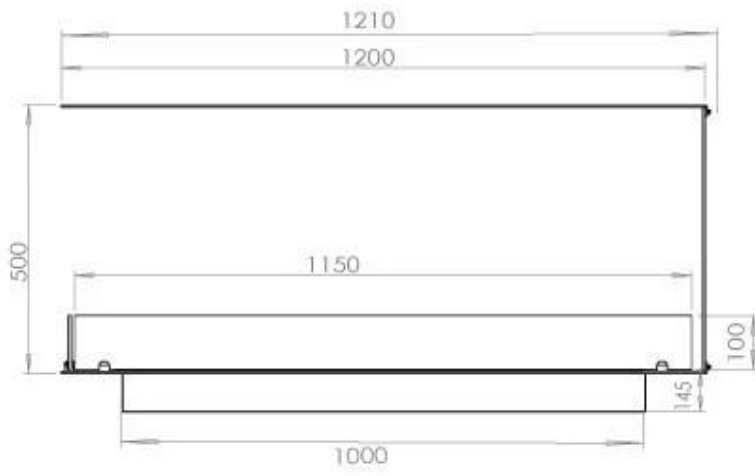

PrimeFire 1000