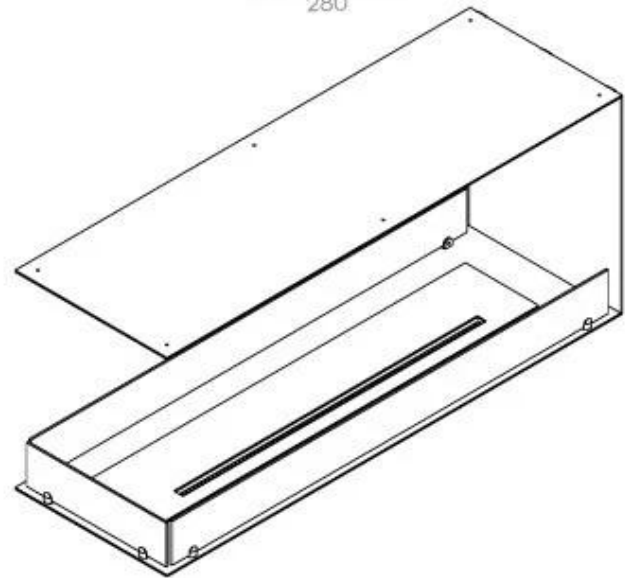

FLA 3+ 990 mm