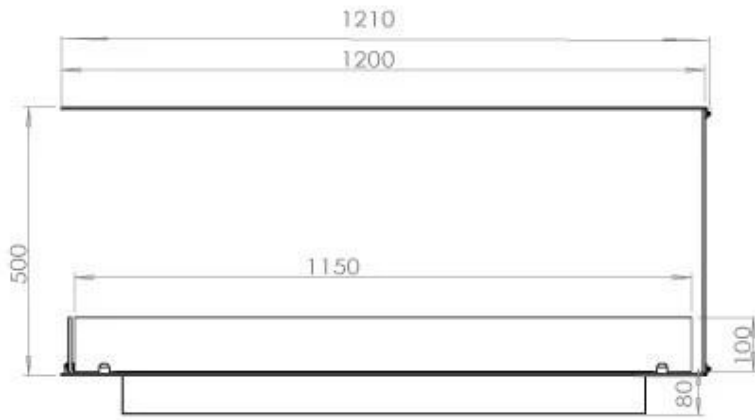

#### Size

Length/Width	120 cm
Height	50 cm
Depth	40 cm
Weight	30 kg

#### Appearance

Material	Steel
Steel Thickness	4 mm
Colour	Black
Glas included	Yes

### FLA 3 990 mm

**FLA 3+ 990 mm**