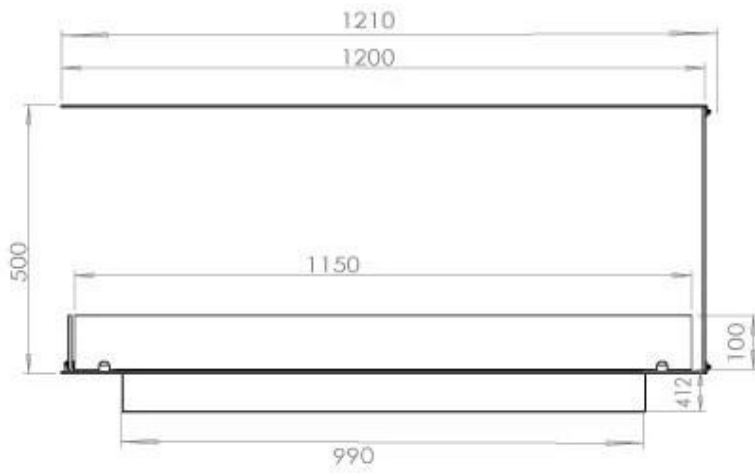

#### Size

Length/Width	120 cm
Height	50 cm
Depth	40 cm
Weight	30 kg

#### Appearance

Material	Steel
Steel Thickness	4 mm
Colour	Black
Glas included	Yes

### FLA 3 990 mm

**FLA 3+ 990 mm**