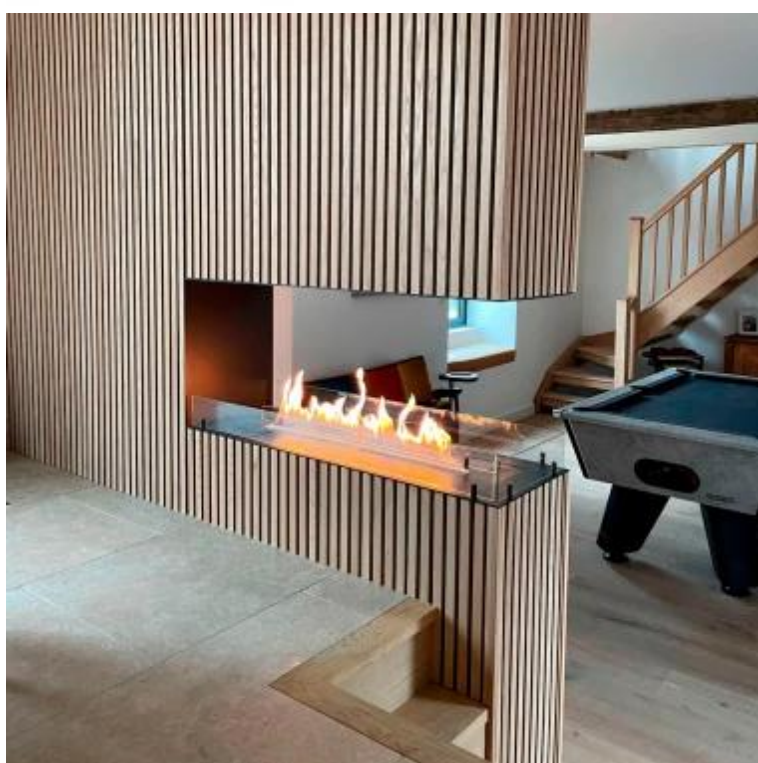

FOCO ROOM DIVIDER 1200

BIO-30-112

Foco Room Divider 1200 is a stylish built-in bioethanol fireplace designed for installation in a room-divider wall, allowing you to enjoy the flames from three sides. This 120 cm wide model can be equipped with either a manual or automatic bioethanol burner, offering various control options. Made from powder-coated stainless steel and equipped with tempered glass, that ensures a stable and beautiful flame, adding an elegant ambiance to any space. Installation is straightforward and does not require any special certification.

TECHNICAL SPECIFICATIONS

Burner - Features

Control	Manual
Control	Remote Control
Control	Automatic
Burn time	6 hours
Minimum room size	90 m³
Burner type	5 Litre Superior
Flame length	85 cm
Heat output (max)	6,2 kW
Requires electricity	Yes
Requires electricity	No
Remote control	Yes (add-on)
Adjustable flame	Yes
Usage	0.87 L/h

Type

Flue/chimney	Not Required
Recommended air change rate	1
Producttype	3-sided Built-in Bioethanol Fireplace
Brand	Foco
Fuel	Bioethanol
Use	Indoor
Flame view	Room Divider
Warranty	2 years

Size

Length/Width	120 cm
Height	50 cm
Depth	40 cm
Weight	30 kg

Appearance

Material	Steel
Steel Thickness	4 mm
Colour	Black
Glas included	Yes