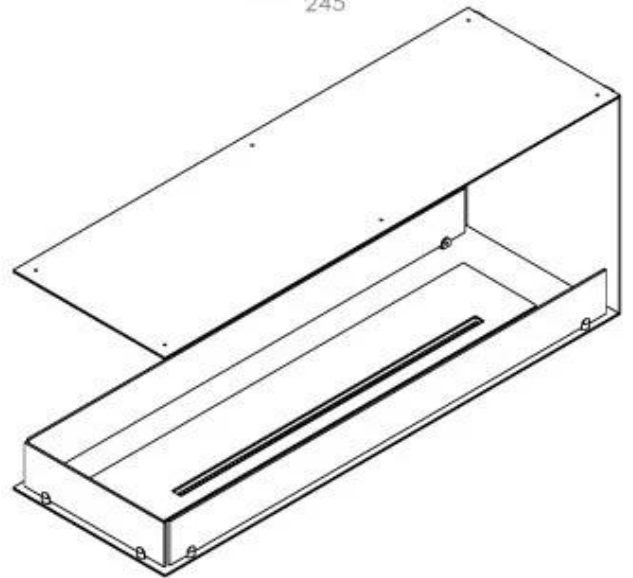

PrimeFire 1000