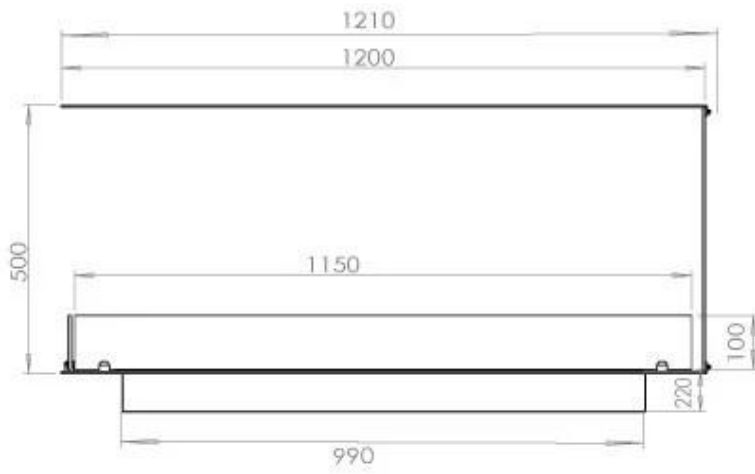

#### Size

Length/Width	120 cm
Height	50 cm
Depth	40 cm
Weight	30 kg

#### Appearance

Material	Steel
Steel Thickness	4 mm
Colour	Black
Glas included	Yes

### FLA 3 990 mm

**FLA 3+ 990 mm**