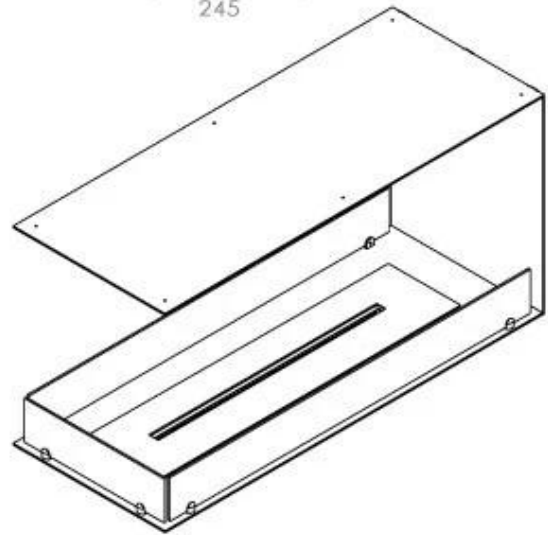

FOCO ROOM DIVIDER 1000

BIO-30-111

The Foco Room Divider 1000 is an elegant built-in bioethanol fireplace designed for partition walls, allowing a view of the flames from three sides. With a width of 100 cm, this fireplace creates an impressive visual effect and a cosy atmosphere in the room. Choose between a manual or automatic bioethanol burner, for optimal comfort and easy operation. Made from 4 mm powder-coated stainless steel and equipped with tempered glass, the Foco Room Divider ensures a stable flame experience and timeless design.

Type

Flue/chimney	Not Required
Recommended air change rate	1
Producttype	3-sided Built-in Bioethanol Fireplace
Brand	Foco
Fuel	Bioethanol
Flame view	Room Divider
Use	Indoor
Warranty	2 years

Size

Length/Width	100 cm
Height	50 cm
Depth	40 cm
Weight	25 kg

Appearance

Materials	Steel
Steel thickness	4 mm
Colour	Black
Glas included	Yes

Automatic burner 700

PrimeFire 700

FLA 3 790 mm

FLA 3+ 790 mm