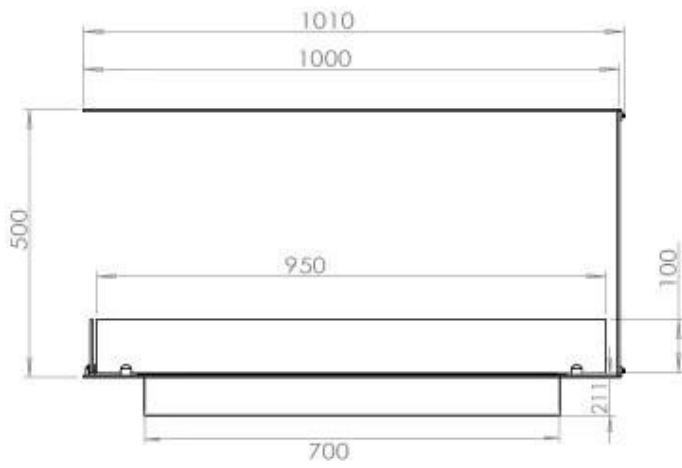

TECHNICAL SPECIFICATIONS

Burner - Features

Adjustable flame	Yes
Control	Remote Control
Control	Automatic
Control	Manual
Minimum room size	80 m ³
Burner type	4 Litre Superior
Flame length	60 cm
Heat output (max)	4,4 kW
Remote control	Yes (add-on)
Usage	0.62 L/h

Type

Flue/chimney	Not Required
Recommended air change rate	1
Producttype	3-sided Built-in Bioethanol Fireplace
Brand	Foco
Fuel	Bioethanol
Flame view	Room Divider
Use	Indoor
Warranty	2 years

Size

Length/Width	100 cm
Height	50 cm
Depth	40 cm
Weight	25 kg

Appearance

Materials	Steel
Steel thickness	4 mm
Colour	Black
Glas included	Yes

Automatic burner 700

PrimeFire 700

FLA 3 790 mm

FLA 3+ 790 mm