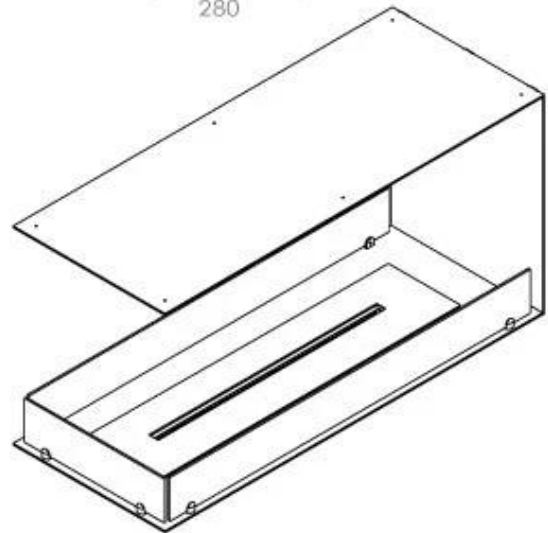

FOCO ROOM DIVIDER 1000

BIO-30-111

The Foco Room Divider 1000 is an elegant built-in bioethanol fireplace designed for partition walls, allowing a view of the flames from three sides. With a width of 100 cm, this fireplace creates an impressive visual effect and a cosy atmosphere in the room. Choose between a manual or automatic bioethanol burner, for optimal comfort and easy operation. Made from 4 mm powder-coated stainless steel and equipped with tempered glass, the Foco Room Divider ensures a stable flame experience and timeless design.

Type

Flue/chimney	Not Required
Recommended air change rate	1
Producttype	3-sided Built-in Bioethanol Fireplace
Brand	Foco
Fuel	Bioethanol
Flame view	Room Divider
Use	Indoor
Warranty	2 years

Size

Length/Width	100 cm
Height	50 cm
Depth	40 cm
Weight	25 kg

Appearance

Materials	Steel
Steel thickness	4 mm
Colour	Black
Glas included	Yes

Automatic burner 700

PrimeFire 700

FLA 3 790 mm

FLA 3+ 790 mm