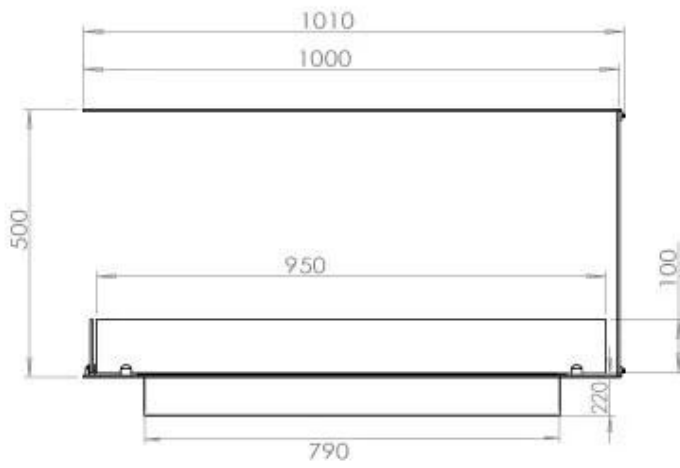

TECHNICAL SPECIFICATIONS

Burner - Features

Adjustable flame	Yes
Control	Remote Control
Control	Automatic
Control	Manual
Minimum room size	80 m ³
Burner type	4 Litre Superior
Flame length	60 cm
Heat output (max)	4,4 kW
Remote control	Yes (add-on)
Usage	0.62 L/h

Type

Flue/chimney	Not Required
Recommended air change rate	1
Producttype	3-sided Built-in Bioethanol Fireplace
Brand	Foco
Fuel	Bioethanol
Flame view	Room Divider
Use	Indoor
Warranty	2 years

Size

Length/Width	100 cm
Height	50 cm
Depth	40 cm
Weight	25 kg

Appearance

Materials	Steel
Steel thickness	4 mm
Colour	Black
Glas included	Yes

Automatic burner 700

PrimeFire 700

FLA 3 790 mm

FLA 3+ 790 mm