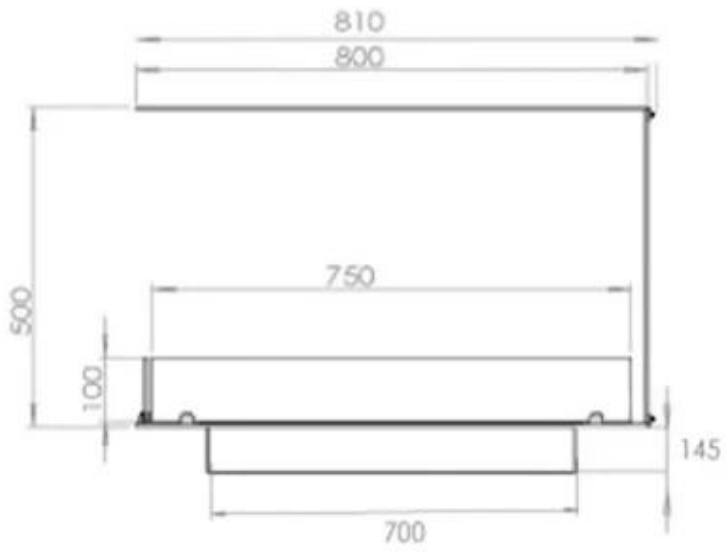

TECHNICAL SPECIFICATIONS

Burner - Features

Control	Remote Control
Control	Manual
Heat output (max)	3,2 kW
Remote control	No
Remote control	Yes (add-on)
Flame length	45 cm
Minimum room size	70 m ³
Requires electricity	No
Adjustable flame	Yes
Burner type	3.5 Litre Superior
Capacity	3.5 Litres
Burn time	7.5 hours
Usage	0.46 L/h

Type

Flue/chimney	Not Required
Recommended air change rate	1
Producttype	3-sided Built-in Bioethanol Fireplace
Brand	Foco
Fuel	Bioethanol
Flame view	Room Divider
Use	Indoor
Warranty	2 years

Size

Length/Width	80 cm
Height	50 cm
Depth	40 cm
Weight	20 kg

Appearance

Material	Steel
Steel Thickness	4 mm
Colour	Black
Glas included	Yes

Superior Manual

PrimeFire 700

Automatic burner 700