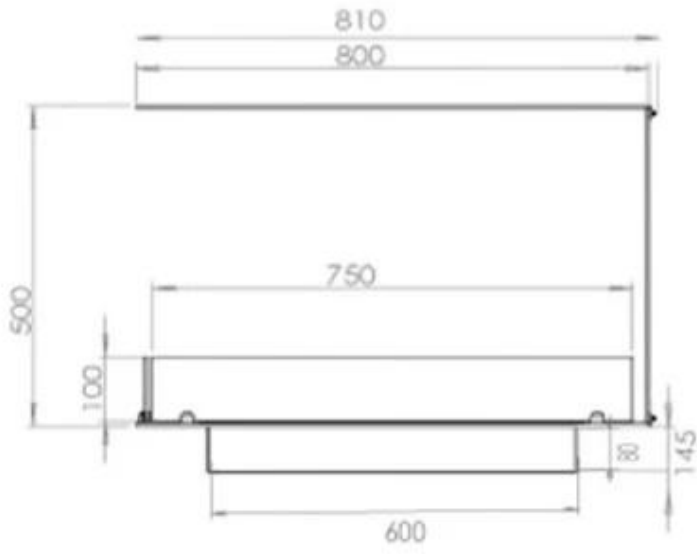

Superior Manual