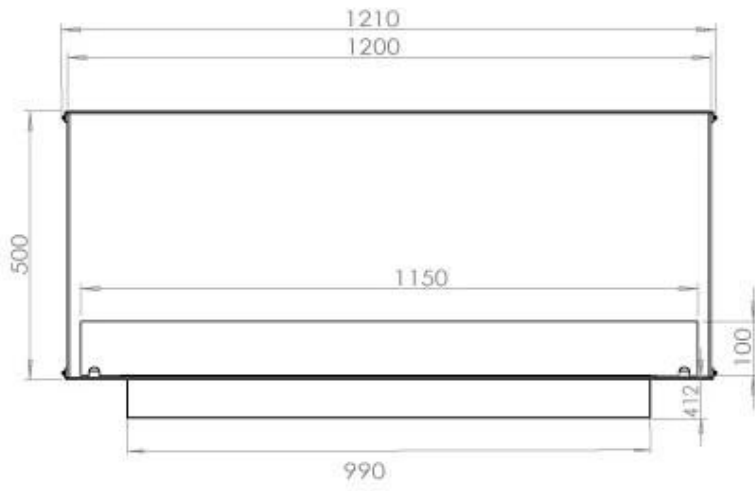

TECHNICAL SPECIFICATIONS

Burner - Features

Flame length	85 cm
Heat output (max)	6,2 kW
Remote control	Yes (add-on)
Requires electricity	No
Requires electricity	Yes
Adjustable flame	Yes
Control	Remote Control
Control	Automatic
Control	Manual
Burn time	6 hours
Minimum room size	90 m ³
Burner type	5 Litre Superior
Usage	0.72 L/h

Type

Flue/chimney	Not Required
Recommended air change rate	1
Producttype	See-through Built-in Bioethanol Fireplace
Brand	Foco
Fuel	Bioethanol
Use	Indoor
Warranty	2 years

Size

Length/Width	120 cm
Height	50 cm
Depth	40 cm
Weight	35 kg

Appearance

Materials	Steel
Steel thickness	4 mm
Colour	Black
Glas included	Yes

PrimeFire 1000

FLA 3 990 mm

FLA 3+ 990 mm

Automatic burner 1000