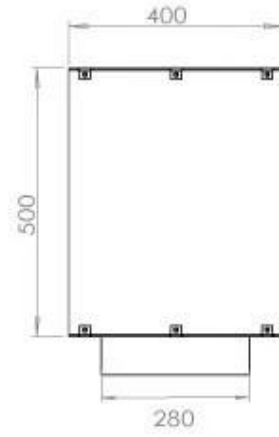

FLA 3+ 990 mm