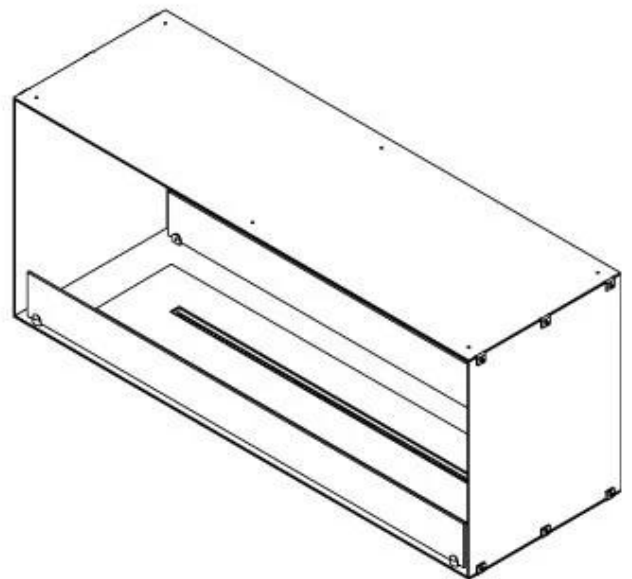

FOCO TWO 1200

BIO-30-106

Foco Two 1200 is a double-sided tunnel bioethanol fireplace designed for built-in installation, allowing a view of the flames from two opposite sides. This fireplace is perfect for integrating into a partition wall or as a room divider between the living room and kitchen. Choose between manual or automatic bioethanol burners, which offer adjustable flame levels and remote control for added convenience. Made from 4 mm powder-coated stainless steel with tempered glass, Foco Two ensures a stable and safe flame experience, adding a modern and stylish touch to your home.

TECHNICAL SPECIFICATIONS

Burner - Features

Flame length	85 cm
Heat output (max)	6,2 kW
Remote control	Yes (add-on)
Requires electricity	No
Requires electricity	Yes
Adjustable flame	Yes
Control	Remote Control
Control	Automatic
Control	Manual
Burn time	6 hours
Minimum room size	90 m ³
Burner type	5 Litre Superior
Usage	0.72 L/h

Type

Flue/chimney	Not Required
Recommended air change rate	1
Producttype	See-through Built-in Bioethanol Fireplace
Brand	Foco
Fuel	Bioethanol
Use	Indoor
Warranty	2 years

Size

Length/Width	120 cm
Height	50 cm
Depth	40 cm
Weight	35 kg

Appearance

Materials	Steel
Steel thickness	4 mm
Colour	Black
Glas included	Yes

PrimeFire 1000

FLA 3 990 mm

FLA 3+ 990 mm

Automatic burner 1000