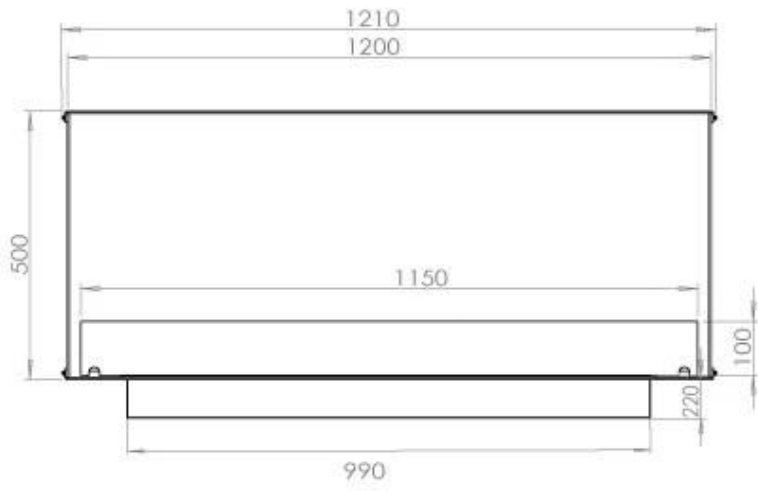

TECHNICAL SPECIFICATIONS

Burner - Features

Flame length	85 cm
Heat output (max)	6,2 kW
Remote control	Yes (add-on)
Requires electricity	No
Requires electricity	Yes
Adjustable flame	Yes
Control	Remote Control
Control	Automatic
Control	Manual
Burn time	6 hours
Minimum room size	90 m ³
Burner type	5 Litre Superior
Usage	0.72 L/h

Type

Flue/chimney	Not Required
Recommended air change rate	1
Producttype	See-through Built-in Bioethanol Fireplace
Brand	Foco
Fuel	Bioethanol
Use	Indoor
Warranty	2 years

Size

Length/Width	120 cm
Height	50 cm
Depth	40 cm
Weight	35 kg

Appearance

Materials	Steel
Steel thickness	4 mm
Colour	Black
Glas included	Yes

PrimeFire 1000

FLA 3 990 mm

FLA 3+ 990 mm

Automatic burner 1000