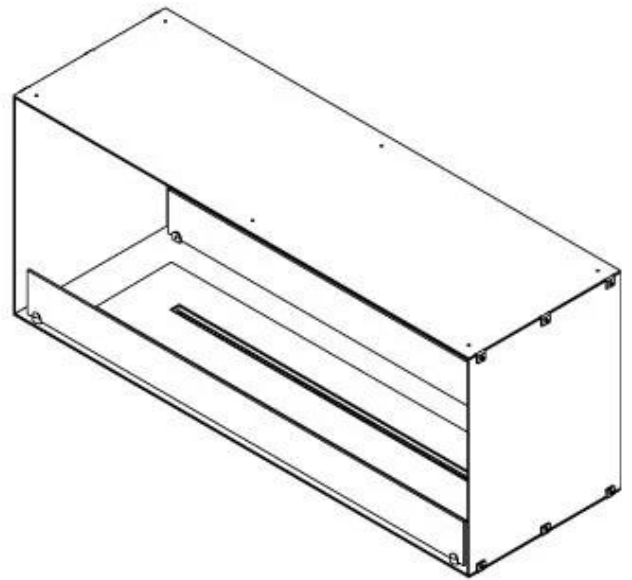

FOCO TWO 1200

BIO-30-106

Foco Two 1200 is a double-sided tunnel bioethanol fireplace designed for built-in installation, allowing a view of the flames from two opposite sides. This fireplace is perfect for integrating into a partition wall or as a room divider between the living room and kitchen. Choose between manual or automatic bioethanol burners, which offer adjustable flame levels and remote control for added convenience. Made from 4 mm powder-coated stainless steel with tempered glass, Foco Two ensures a stable and safe flame experience, adding a modern and stylish touch to your home.

Type

Flue/chimney	Not Required
Recommended air change rate	1
Producttype	See-through Built-in Bioethanol Fireplace
Brand	Foco
Fuel	Bioethanol
Use	Indoor
Warranty	2 years

Size

Length/Width	120 cm
Height	50 cm
Depth	40 cm
Weight	35 kg

Appearance

Materials	Steel
Steel thickness	4 mm
Colour	Black
Glas included	Yes

PrimeFire 1000

FLA 3 990 mm

FLA 3+ 990 mm

Automatic burner 1000