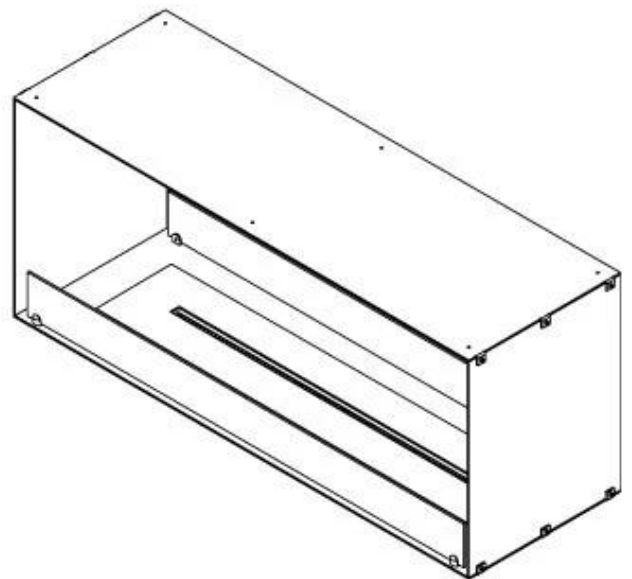

FLA 3+ 990 mm