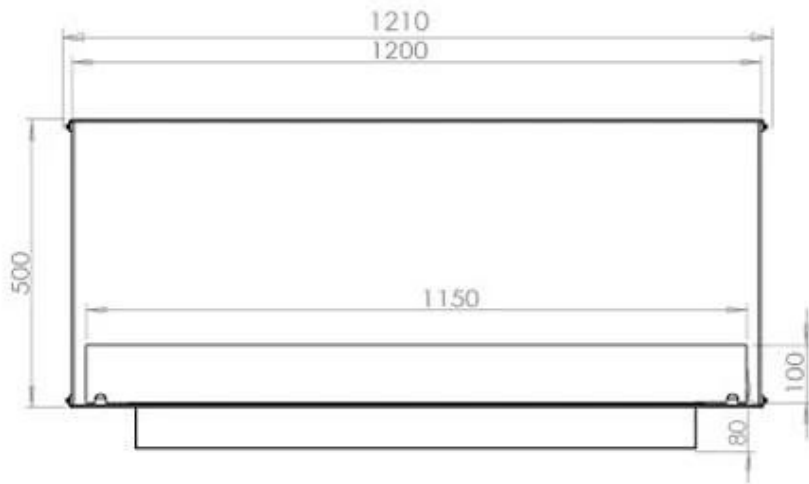

TECHNICAL SPECIFICATIONS

Burner - Features

Flame length	85 cm
Heat output (max)	6,2 kW
Remote control	Yes (add-on)
Requires electricity	No
Requires electricity	Yes
Adjustable flame	Yes
Control	Remote Control
Control	Automatic
Control	Manual
Burn time	6 hours
Minimum room size	90 m ³
Burner type	5 Litre Superior
Usage	0.72 L/h

Type

Flue/chimney	Not Required
Recommended air change rate	1
Producttype	See-through Built-in Bioethanol Fireplace
Brand	Foco
Fuel	Bioethanol
Use	Indoor
Warranty	2 years

Size

Length/Width	120 cm
Height	50 cm
Depth	40 cm
Weight	35 kg

Appearance

Materials	Steel
Steel thickness	4 mm
Colour	Black
Glas included	Yes

PrimeFire 1000

FLA 3 990 mm

FLA 3+ 990 mm

Automatic burner 1000