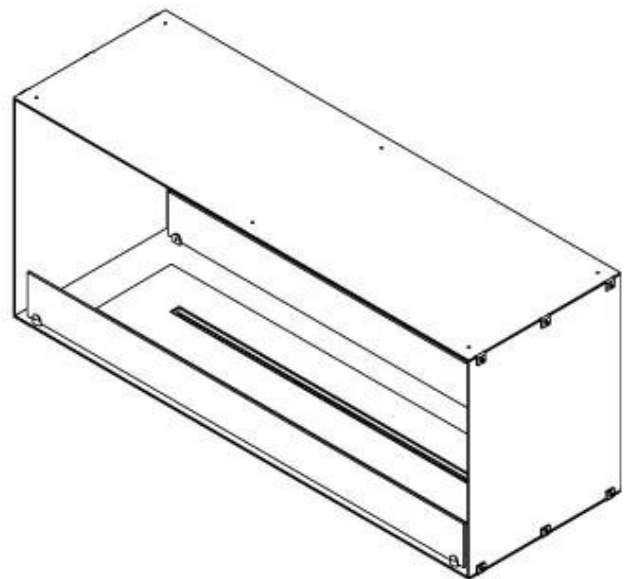

FOCO TWO 1200

BIO-30-106

Foco Two 1200 is a double-sided tunnel bioethanol fireplace designed for built-in installation, allowing a view of the flames from two opposite sides. This fireplace is perfect for integrating into a partition wall or as a room divider between the living room and kitchen. Choose between manual or automatic bioethanol burners, which offer adjustable flame levels and remote control for added convenience. Made from 4 mm powder-coated stainless steel with tempered glass, Foco Two ensures a stable and safe flame experience, adding a modern and stylish touch to your home.

Type

Flue/chimney	Not Required
Recommended air change rate	1
Producttype	See-through Built-in Bioethanol Fireplace
Brand	Foco
Fuel	Bioethanol
Use	Indoor
Warranty	2 years

Size

Length/Width	120 cm
Height	50 cm
Depth	40 cm
Weight	35 kg

Appearance

Materials	Steel
Steel thickness	4 mm
Colour	Black
Glas included	Yes

PrimeFire 1000

FLA 3 990 mm

FLA 3+ 990 mm

Automatic burner 1000