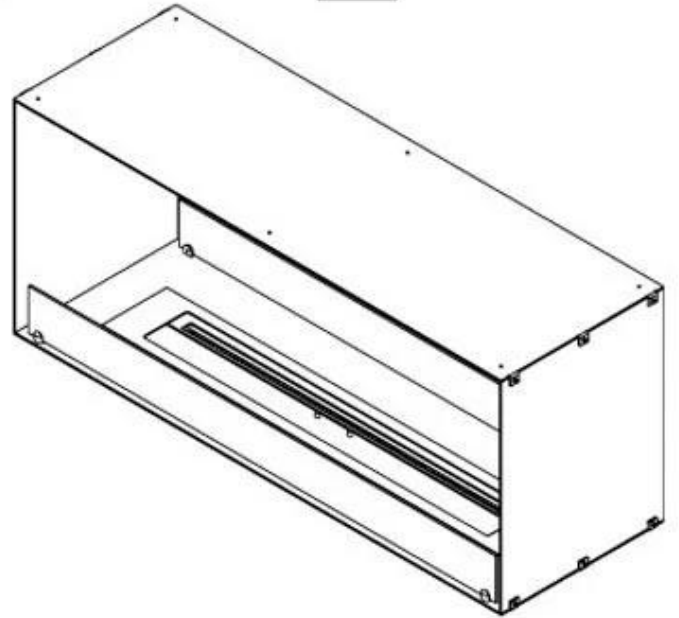

FOCO TWO 1200

BIO-30-106

Foco Two 1200 is a double-sided tunnel bioethanol fireplace designed for built-in installation, allowing a view of the flames from two opposite sides. This fireplace is perfect for integrating into a partition wall or as a room divider between the living room and kitchen. Choose between manual or automatic bioethanol burners, which offer adjustable flame levels and remote control for added convenience. Made from 4 mm powder-coated stainless steel with tempered glass, Foco Two ensures a stable and safe flame experience, adding a modern and stylish touch to your home.

Type

Flue/chimney	Not Required
Recommended air change rate	1
Producttype	See-through Built-in Bioethanol Fireplace
Brand	Foco
Fuel	Bioethanol
Use	Indoor
Warranty	2 years

Size

Length/Width	120 cm
Height	50 cm
Depth	40 cm
Weight	35 kg

Appearance

Materials	Steel
Steel thickness	4 mm
Colour	Black
Glas included	Yes

PrimeFire 1000

FLA 3 990 mm

FLA 3+ 990 mm

Automatic burner 1000