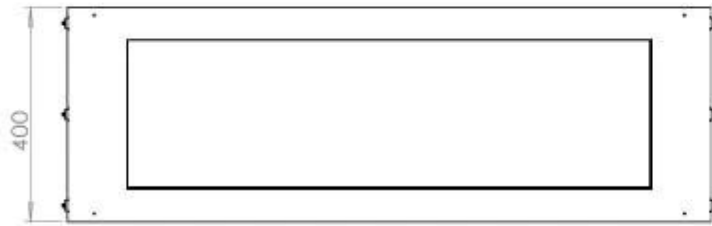

Appearance

Materials	Steel
Steel thickness	4 mm
Colour	Black
Glas included	Yes

PrimeFire 1000

FLA 3 990 mm

FLA 3+ 990 mm

Automatic burner 1000