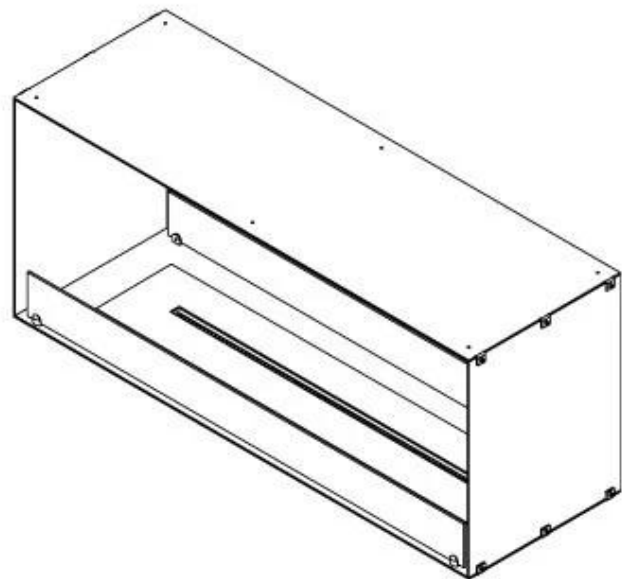

PrimeFire 1000