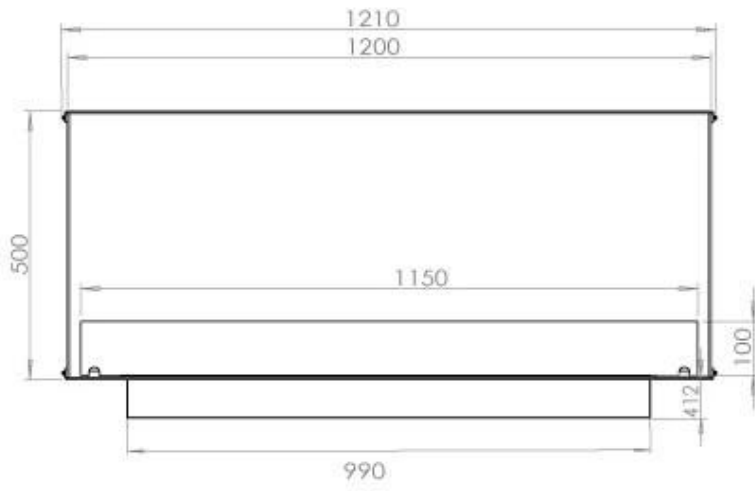

FLA 3+ 990 mm