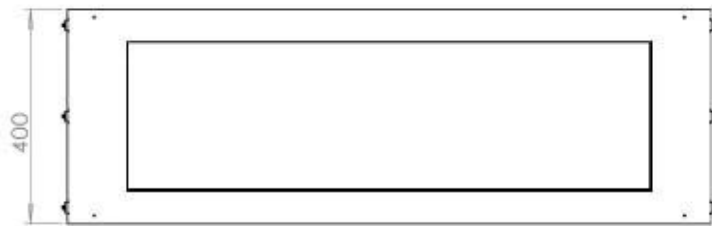

FLA 3+ 990 mm