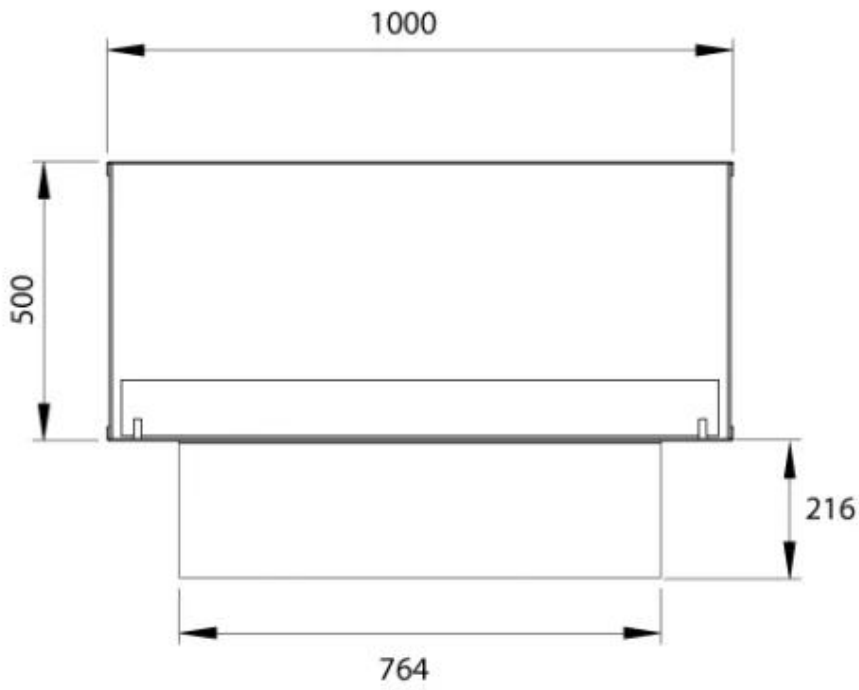

#### Size

Length/Width	100 cm
Height	50 cm
Depth	40 cm
Weight	30 kg

#### Appearance

Materials	Steel
Steel thickness	4 mm
Colour	Black
Glas included	Yes

Foco Two 1000 - FLA4

Foco Two 1000 - FLA4+