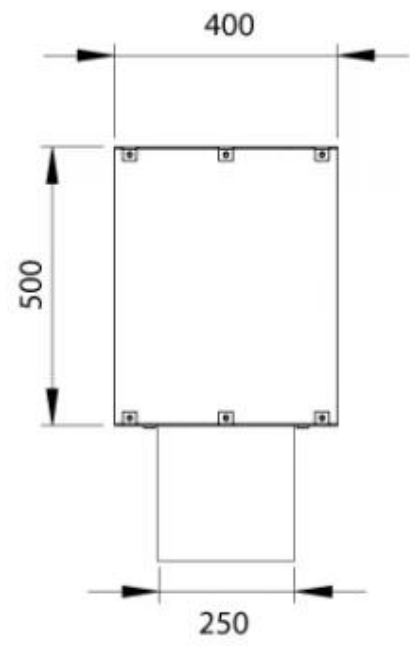

#### Size

Length/Width	100 cm
Height	50 cm
Depth	40 cm
Weight	30 kg

#### Appearance

Materials	Steel
Steel thickness	4 mm
Colour	Black
Glas included	Yes

Foco Two 1000 - FLA4

Foco Two 1000 - FLA4+