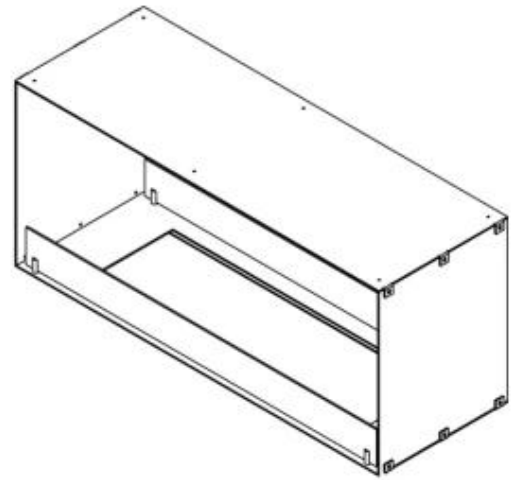

#### Size

Length/Width	100 cm
Height	50 cm
Depth	40 cm
Weight	30 kg

#### Appearance

Materials	Steel
Steel thickness	4 mm
Colour	Black
Glas included	Yes

Foco Two 1000 - FLA4

Foco Two 1000 - FLA4+