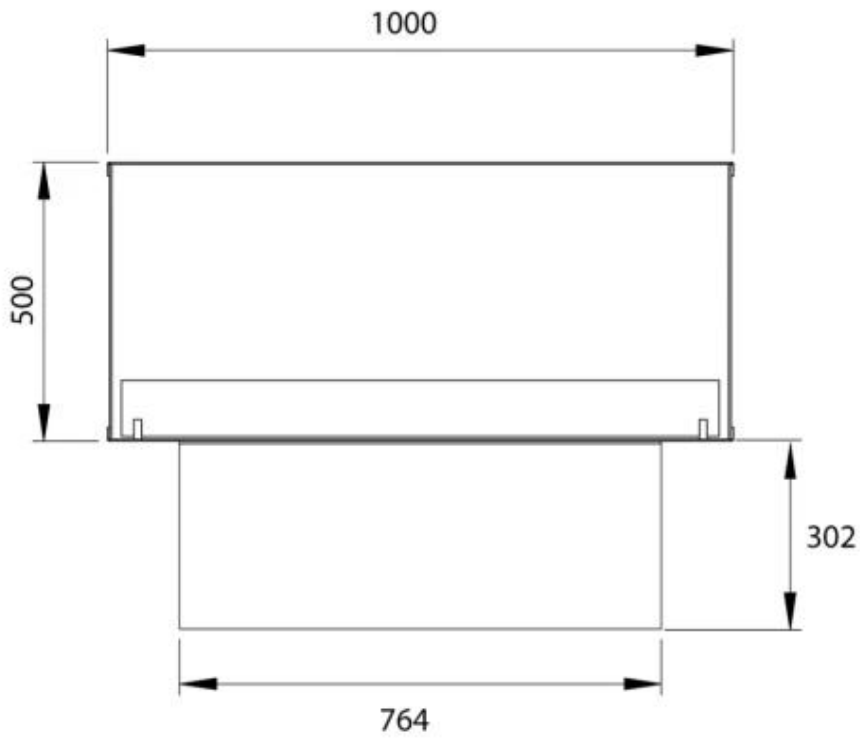

#### Size

Length/Width	100 cm
Height	50 cm
Depth	40 cm
Weight	30 kg

#### Appearance

Materials	Steel
Steel thickness	4 mm
Colour	Black
Glas included	Yes

Foco Two 1000 - FLA4

Foco Two 1000 - FLA4+