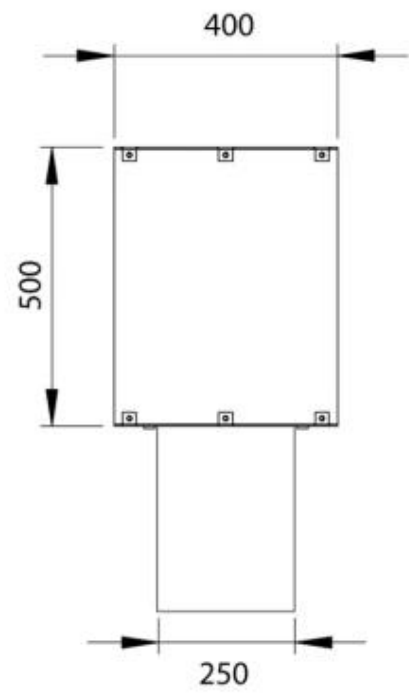

#### Size

Length/Width	100 cm
Height	50 cm
Depth	40 cm
Weight	30 kg

#### Appearance

Materials	Steel
Steel thickness	4 mm
Colour	Black
Glas included	Yes

Foco Two 1000 - FLA4

Foco Two 1000 - FLA4+