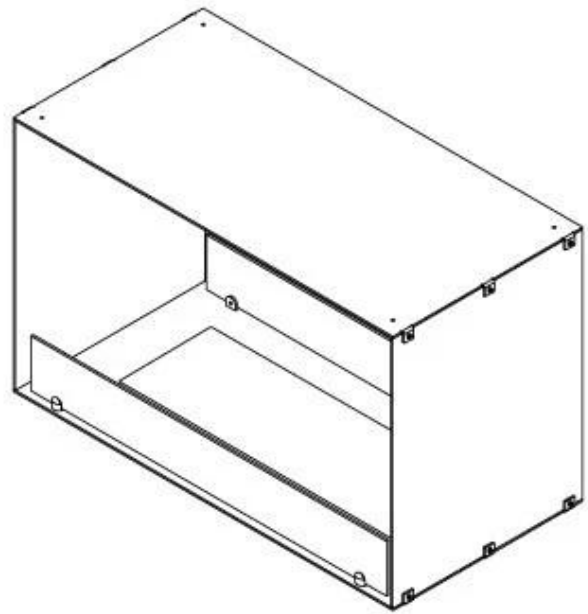

FOCO TWO 800

BIO-30-104

Foco Two 800 is a stylish double-sided tunnel bioethanol fireplace designed for wall installation, allowing you to enjoy the flames from two opposite sides. This fireplace is perfect for partition walls or as a room divider between the living room and kitchen. Made from 4 mm powder-coated stainless steel with tempered glass, the Foco Two ensures a stable flame and timeless design, fitting seamlessly into modern homes. Choose from three different burners and customise the fireplace perfectly to your needs.

TECHNICAL SPECIFICATIONS

Burner - Features

Flame length	50 cm
Flame length	45 cm
Minimum room size	40 m ³
Minimum room size	60 m ³
Requires electricity	Yes
Requires electricity	No
Burn time	7 hours
Adjustable flame	Yes
Control	Remote Control
Control	Automatic
Control	Manual
Heat output (max)	4,4 kW
Capacity	1.9 Litres
Capacity	3.5 Litres
Remote control	Yes (add-on)
Burner type	Planika PrimeFire 700
Burner type	3.5 Litre Superior
Usage	0.4 L/h
Usage	0.46 L/h

Type

Flue/chimney	Not Required
Recommended air change rate	1
Producttype	See-through Built-in Bioethanol Fireplace
Brand	Foco
Fuel	Bioethanol
Use	Indoor
Warranty	2 years

Size

Length/Width	80 cm
Height	50 cm
Depth	40 cm
Weight	21 kg

Appearance

Material	Steel
Steel Thickness	4 mm
Colour	Black
Glas included	Yes

PrimeFire

Automatic burner