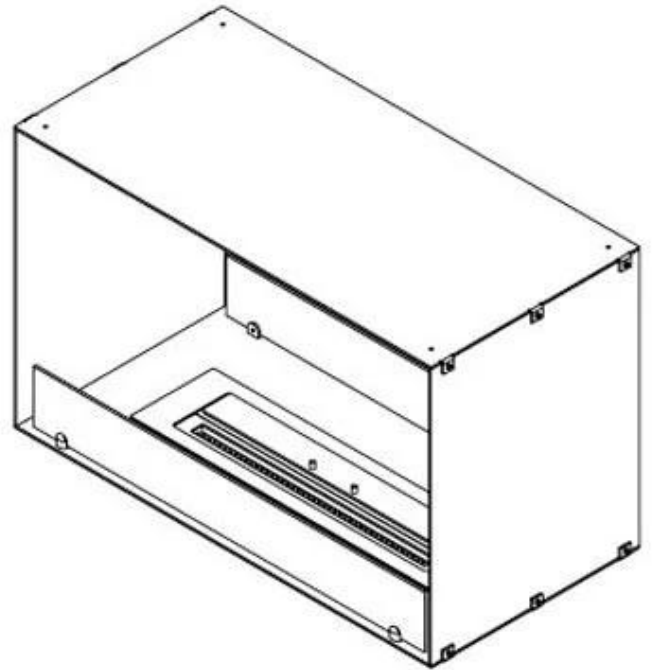

FOCO TWO 800

BIO-30-104

Foco Two 800 is a stylish double-sided tunnel bioethanol fireplace designed for wall installation, allowing you to enjoy the flames from two opposite sides. This fireplace is perfect for partition walls or as a room divider between the living room and kitchen. Made from 4 mm powder-coated stainless steel with tempered glass, the Foco Two ensures a stable flame and timeless design, fitting seamlessly into modern homes. Choose from three different burners and customise the fireplace perfectly to your needs.

TECHNICAL SPECIFICATIONS

Burner - Features

Flame length	50 cm
Flame length	45 cm
Minimum room size	40 m ³
Minimum room size	60 m ³
Requires electricity	Yes
Requires electricity	No
Burn time	7 hours
Adjustable flame	Yes
Control	Remote Control
Control	Automatic
Control	Manual
Heat output (max)	4,4 kW
Capacity	1.9 Litres
Capacity	3.5 Litres
Remote control	Yes (add-on)
Burner type	Planika PrimeFire 700
Burner type	3.5 Litre Superior
Usage	0.4 L/h
Usage	0.46 L/h

Type

Flue/chimney	Not Required
Recommended air change rate	1
Producttype	See-through Built-in Bioethanol Fireplace
Brand	Foco
Fuel	Bioethanol
Use	Indoor
Warranty	2 years

Size

Length/Width	80 cm
Height	50 cm
Depth	40 cm
Weight	21 kg

Appearance

Material	Steel
Steel Thickness	4 mm
Colour	Black
Glas included	Yes

PrimeFire

Automatic burner