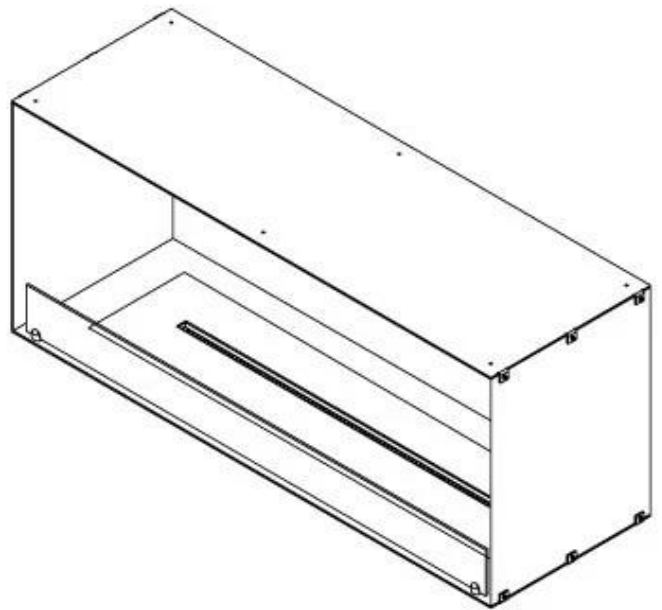

FOCO ONE 1200

BIO-30-130

Foco One 1200 is a stylish one-sided bioethanol fireplace designed for wall installation, allowing the flames to be viewed only from the front. This fireplace is ideal for creating a cosy atmosphere and offers the option between a manual and automatic burner with adjustable flame levels. The Foco One is made from 4 mm powder-coated stainless steel and comes with tempered glass, which protects the flames from drafts and wind gusts, ensuring a stable flame experience.

Type

Flue/chimney	Not Required
Recommended air change rate	1
Producttype	1-sided Built-in Bioethanol Fireplace
Brand	Foco
Fuel	Bioethanol
Flame view	Front
Use	Indoor
Warranty	2 years

Size

Length/Width	120 cm
Height	50 cm
Depth	40 cm
Weight	35 kg

Appearance

Materials	Steel
Steel thickness	4 mm
Colour	Black
Glas included	Yes

FLA 3+ 990 mm

FLA 3 990 mm

Automatic burner 1000

PrimeFire 1000

Superior Manual 1000