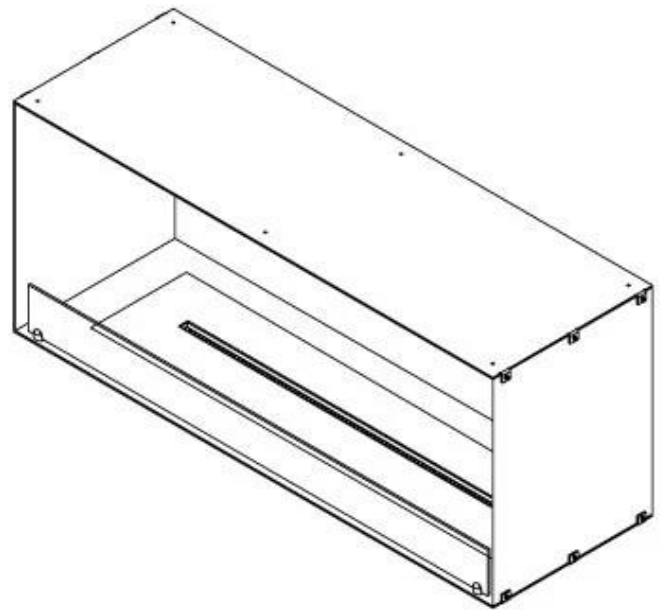

FOCO ONE 1200

BIO-30-130

Foco One 1200 is a one-sided built-in bioethanol fireplace insert designed to be built into a wall where you will be able to see flames from one side. Choose between a manual or automatic bioethanol burner.

TECHNICAL SPECIFICATIONS

Appearance

Colour	Black
Glas included	Yes
Materials	Steel

Appearance

Steel thickness	4 mm
-----------------	------

Burner - Features

Adjustable	Yes
Burn time	6 hours
Burner type	5 Litre Superior
Control	Automatic
Control	Manual
Control	Remote Control
Flame length	85 cm
Heat output (max)	6,2 kW
Minimum room size	90 m ³
Remote control	Yes (add-on)
Requires electricity	No
Requires electricity	Yes
Usage	0.87 L/h

Size

Depth	40 cm
Height	50 cm
Length/Width	120 cm
Weight	35 kg

Type

Brand	Foco
-------	------

Type

Flame view	Front
------------	-------

Type

Flue/chimney	Not required
Fuel	Bioethanol

Type

Producttype	1-sided Built-in Bioethanol Fireplace
-------------	--

Type

Recommended air change rate	1
-----------------------------	---

Type

Use	Indoor
Warranty	2 years

FLA 3+ 990 mm

FLA 3 990 mm