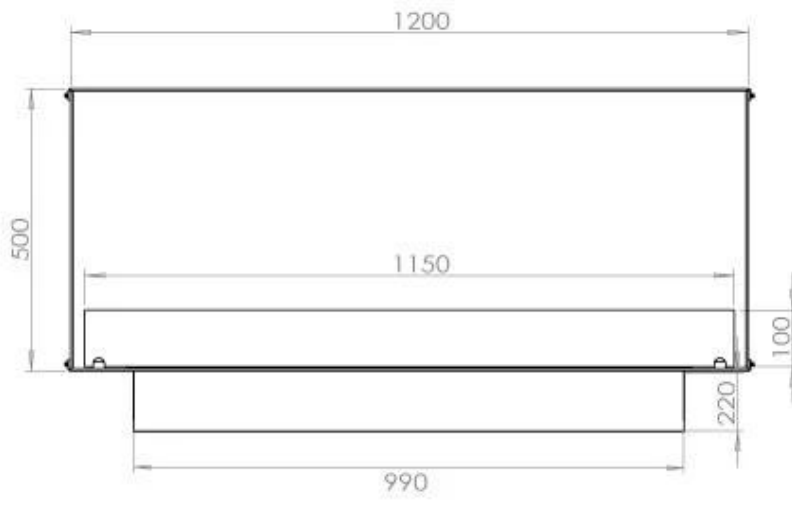

TECHNICAL SPECIFICATIONS

Burner - Features

Minimum room size	90 m ³
Burner type	5 Litre Superior
Flame length	85 cm
Heat output (max)	6,2 kW
Remote control	Yes (add-on)
Requires electricity	No
Requires electricity	Yes
Adjustable flame	Yes
Control	Automatic
Control	Remote Control
Control	Manual
Burn time	6 hours
Usage	0.87 L/h

Type

Flue/chimney	Not Required
Recommended air change rate	1
Producttype	1-sided Built-in Bioethanol Fireplace
Brand	Foco
Fuel	Bioethanol
Flame view	Front
Use	Indoor
Warranty	2 years

Size

Length/Width	120 cm
Height	50 cm
Depth	40 cm
Weight	35 kg

Appearance

Materials	Steel
Steel thickness	4 mm
Colour	Black
Glas included	Yes

FLA 3+ 990 mm

FLA 3 990 mm

Automatic burner 1000

PrimeFire 1000

Superior Manual 1000