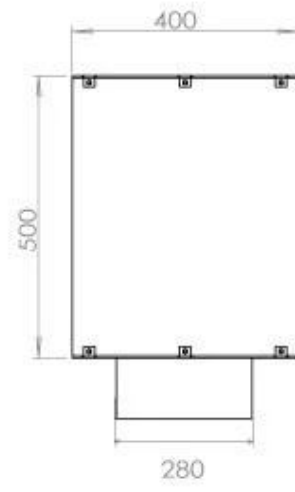

FLA 3+ 990 mm