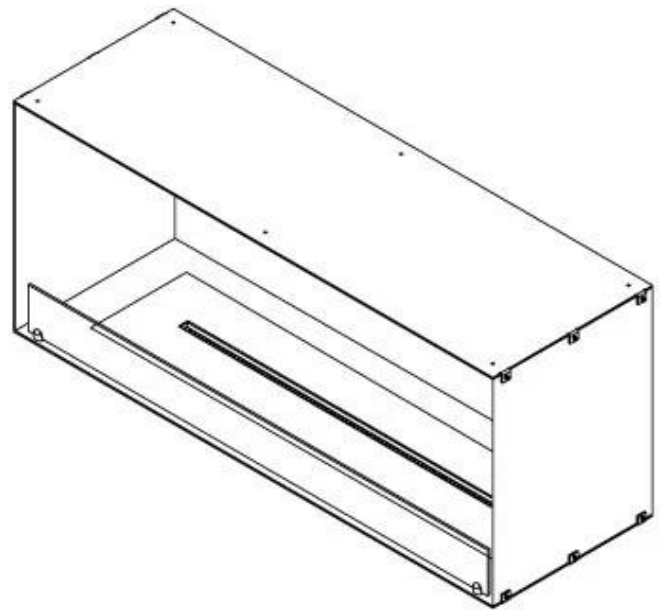

FOCO ONE 1200

BIO-30-130

Foco One 1200 is a one-sided built-in bioethanol fireplace insert designed to be built into a wall where you will be able to see flames from one side. Choose between a manual or automatic bioethanol burner.

TECHNICAL SPECIFICATIONS

Appearance

Colour	Black
Glas included	Yes
Materials	Steel

Appearance

Steel thickness	4 mm
-----------------	------

Burner - Features

Adjustable	Yes
Burn time	6 hours
Burner type	5 Litre Superior
Control	Automatic
Control	Manual
Control	Remote Control
Flame length	85 cm
Heat output (max)	6,2 kW
Minimum room size	90 m ³
Remote control	Yes (add-on)
Requires electricity	No
Requires electricity	Yes
Usage	0.87 L/h

Size

Depth	40 cm
Height	50 cm
Length/Width	120 cm
Weight	35 kg

Type

Brand	Foco
-------	------

Type

Flame view	Front
------------	-------

Type

Flue/chimney	Not required
Fuel	Bioethanol

Type

Producttype	1-sided Built-in Bioethanol Fireplace
-------------	--

Type

Recommended air change rate	1
-----------------------------	---

Type

Use	Indoor
Warranty	2 years

FLA 3+ 990 mm

FLA 3 990 mm