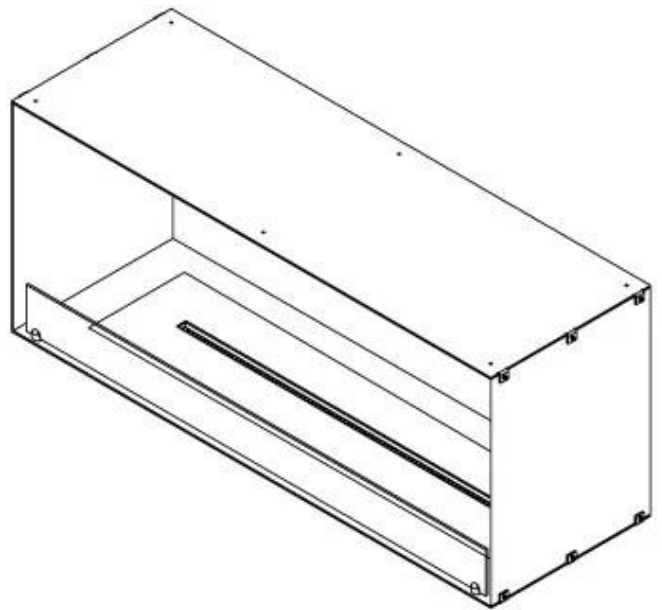

FOCO ONE 1200

BIO-30-130

Foco One 1200 is a stylish one-sided bioethanol fireplace designed for wall installation, allowing the flames to be viewed only from the front. This fireplace is ideal for creating a cosy atmosphere and offers the option between a manual and automatic burner with adjustable flame levels. The Foco One is made from 4 mm powder-coated stainless steel and comes with tempered glass, which protects the flames from drafts and wind gusts, ensuring a stable flame experience.

Type

Flue/chimney	Not Required
Recommended air change rate	1
Producttype	1-sided Built-in Bioethanol Fireplace
Brand	Foco
Fuel	Bioethanol
Flame view	Front
Use	Indoor
Warranty	2 years

Size

Length/Width	120 cm
Height	50 cm
Depth	40 cm
Weight	35 kg

Appearance

Materials	Steel
Steel thickness	4 mm
Colour	Black
Glas included	Yes

FLA 3+ 990 mm

FLA 3 990 mm

Automatic burner 1000

PrimeFire 1000

Superior Manual 1000