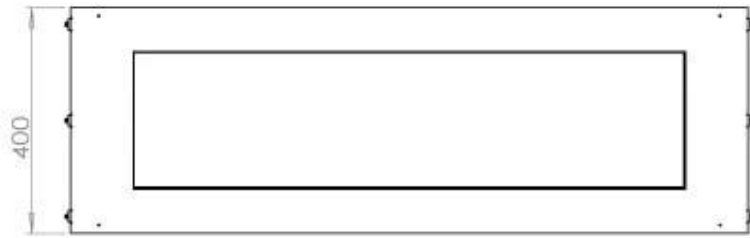

FLA 3+ 990 mm