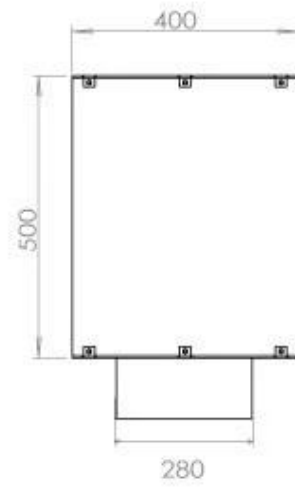

Type

Flue/chimney	Not Required
Recommended air change rate	1
Producttype	1-sided Built-in Bioethanol Fireplace
Brand	Foco
Fuel	Bioethanol
Flame view	Front
Use	Indoor
Warranty	2 years

Size

Length/Width	120 cm
Height	50 cm
Depth	40 cm
Weight	35 kg

Appearance

Materials	Steel
Steel thickness	4 mm
Colour	Black
Glas included	Yes

FLA 3+ 990 mm

FLA 3 990 mm

Automatic burner 1000

PrimeFire 1000

Superior Manual 1000