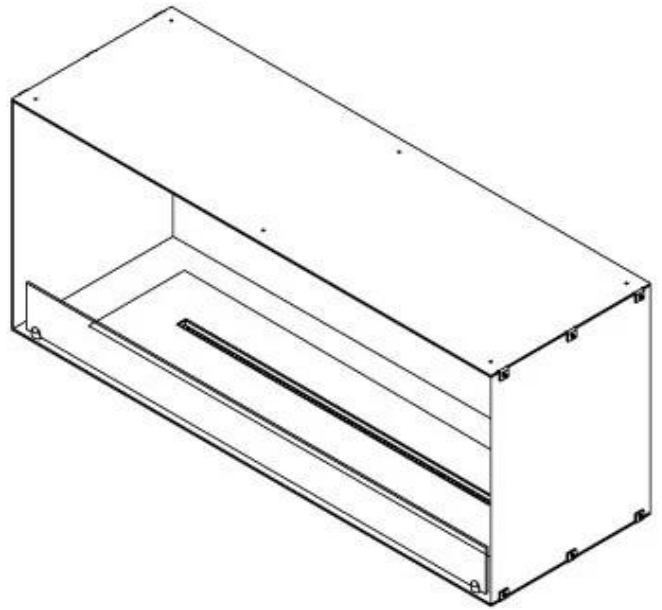

FOCO ONE 1200

BIO-30-130

Foco One 1200 is a stylish one-sided bioethanol fireplace designed for wall installation, allowing the flames to be viewed only from the front. This fireplace is ideal for creating a cosy atmosphere and offers the option between a manual and automatic burner with adjustable flame levels. The Foco One is made from 4 mm powder-coated stainless steel and comes with tempered glass, which protects the flames from drafts and wind gusts, ensuring a stable flame experience.

Type

Flue/chimney	Not Required
Recommended air change rate	1
Producttype	1-sided Built-in Bioethanol Fireplace
Brand	Foco
Fuel	Bioethanol
Flame view	Front
Use	Indoor
Warranty	2 years

Size

Length/Width	120 cm
Height	50 cm
Depth	40 cm
Weight	35 kg

Appearance

Materials	Steel
Steel thickness	4 mm
Colour	Black
Glas included	Yes

FLA 3+ 990 mm

FLA 3 990 mm

Automatic burner 1000

PrimeFire 1000

Superior Manual 1000