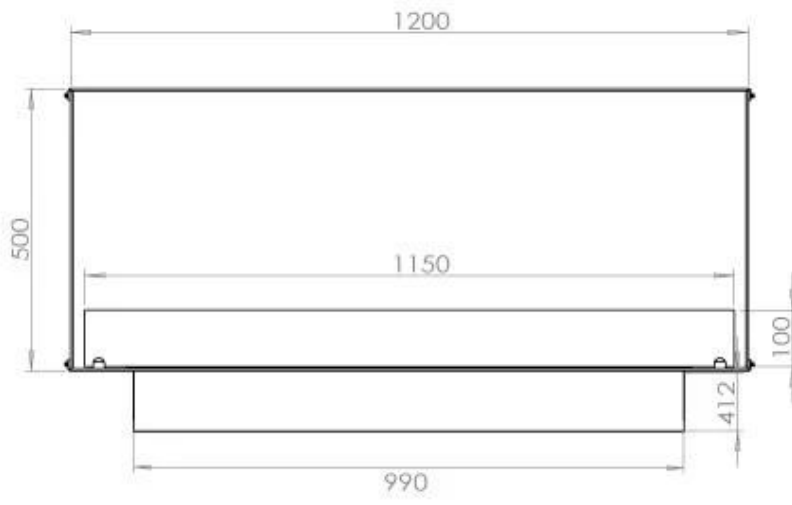

TECHNICAL SPECIFICATIONS

Burner - Features

Minimum room size	90 m ³
Burner type	5 Litre Superior
Flame length	85 cm
Heat output (max)	6,2 kW
Remote control	Yes (add-on)
Requires electricity	No
Requires electricity	Yes
Adjustable flame	Yes
Control	Automatic
Control	Remote Control
Control	Manual
Burn time	6 hours
Usage	0.87 L/h

Type

Flue/chimney	Not Required
Recommended air change rate	1
Producttype	1-sided Built-in Bioethanol Fireplace
Brand	Foco
Fuel	Bioethanol
Flame view	Front
Use	Indoor
Warranty	2 years

Size

Length/Width	120 cm
Height	50 cm
Depth	40 cm
Weight	35 kg

Appearance

Materials	Steel
Steel thickness	4 mm
Colour	Black
Glas included	Yes

FLA 3+ 990 mm

FLA 3 990 mm

Automatic burner 1000

PrimeFire 1000

Superior Manual 1000