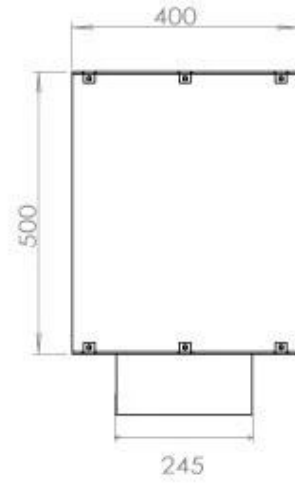

Type

Flue/chimney	Not Required
Recommended air change rate	1
Producttype	1-sided Built-in Bioethanol Fireplace
Brand	Foco
Fuel	Bioethanol
Flame view	Front
Use	Indoor
Warranty	2 years

Size

Length/Width	120 cm
Height	50 cm
Depth	40 cm
Weight	35 kg

Appearance

Materials	Steel
Steel thickness	4 mm
Colour	Black
Glas included	Yes

FLA 3+ 990 mm

FLA 3 990 mm

Automatic burner 1000

PrimeFire 1000

Superior Manual 1000