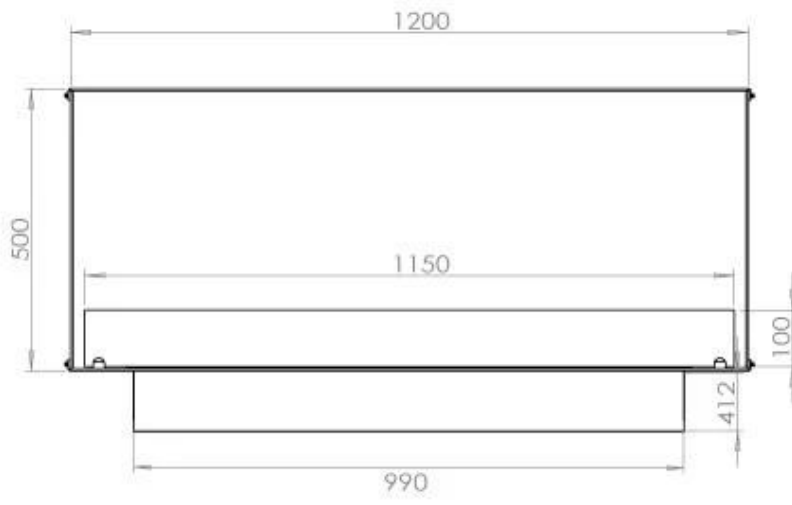

FLA 3+ 990 mm