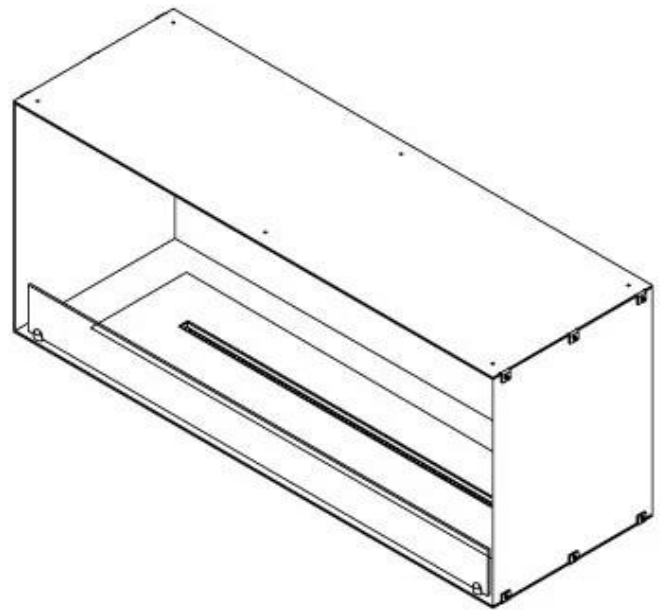

FOCO ONE 1200

BIO-30-130

Foco One 1200 is a stylish one-sided bioethanol fireplace designed for wall installation, allowing the flames to be viewed only from the front. This fireplace is ideal for creating a cosy atmosphere and offers the option between a manual and automatic burner with adjustable flame levels. The Foco One is made from 4 mm powder-coated stainless steel and comes with tempered glass, which protects the flames from drafts and wind gusts, ensuring a stable flame experience.

TECHNICAL SPECIFICATIONS

Burner - Features

Minimum room size	90 m ³
Burner type	5 Litre Superior
Flame length	85 cm
Heat output (max)	6,2 kW
Remote control	Yes (add-on)
Requires electricity	No
Requires electricity	Yes
Adjustable flame	Yes
Control	Automatic
Control	Remote Control
Control	Manual
Burn time	6 hours
Usage	0.87 L/h

Type

Flue/chimney	Not Required
Recommended air change rate	1
Producttype	1-sided Built-in Bioethanol Fireplace
Brand	Foco
Fuel	Bioethanol
Flame view	Front
Use	Indoor
Warranty	2 years

Size

Length/Width	120 cm
Height	50 cm
Depth	40 cm
Weight	35 kg

Appearance

Materials	Steel
Steel thickness	4 mm
Colour	Black
Glas included	Yes

FLA 3+ 990 mm

FLA 3 990 mm

Automatic burner 1000

PrimeFire 1000

Superior Manual 1000