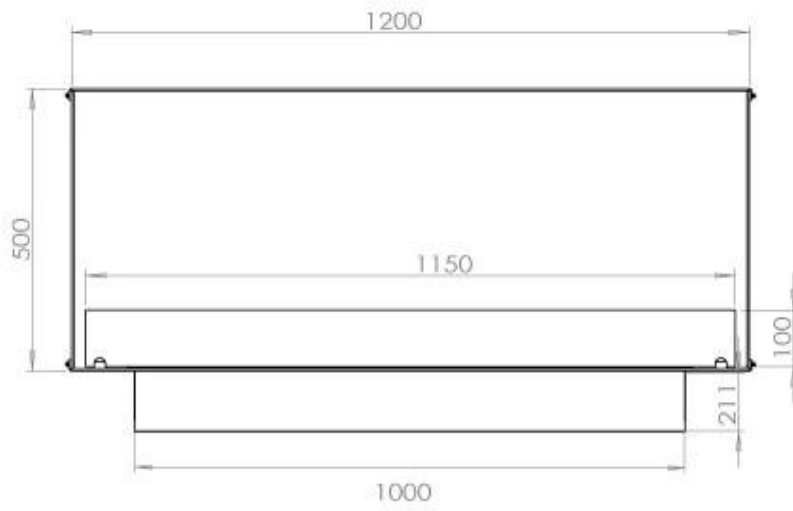

TECHNICAL SPECIFICATIONS

Burner - Features

Minimum room size	90 m ³
Burner type	5 Litre Superior
Flame length	85 cm
Heat output (max)	6,2 kW
Remote control	Yes (add-on)
Requires electricity	No
Requires electricity	Yes
Adjustable flame	Yes
Control	Automatic
Control	Remote Control
Control	Manual
Burn time	6 hours
Usage	0.87 L/h

Type

Flue/chimney	Not Required
Recommended air change rate	1
Producttype	1-sided Built-in Bioethanol Fireplace
Brand	Foco
Fuel	Bioethanol
Flame view	Front
Use	Indoor
Warranty	2 years

Size

Length/Width	120 cm
Height	50 cm
Depth	40 cm
Weight	35 kg

Appearance

Materials	Steel
Steel thickness	4 mm
Colour	Black
Glas included	Yes

FLA 3+ 990 mm

FLA 3 990 mm

Automatic burner 1000

PrimeFire 1000

Superior Manual 1000