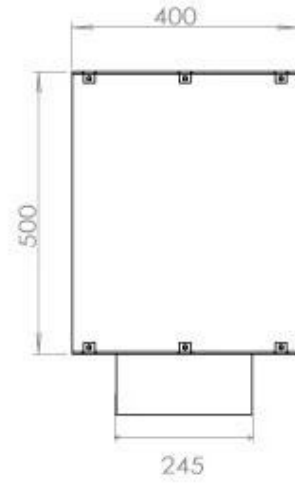

Type

Flue/chimney	Not Required
Recommended air change rate	1
Producttype	1-sided Built-in Bioethanol Fireplace
Brand	Foco
Fuel	Bioethanol
Flame view	Front
Use	Indoor
Warranty	2 years

Size

Length/Width	120 cm
Height	50 cm
Depth	40 cm
Weight	35 kg

Appearance

Materials	Steel
Steel thickness	4 mm
Colour	Black
Glas included	Yes

FLA 3+ 990 mm

FLA 3 990 mm

Automatic burner 1000

PrimeFire 1000

Superior Manual 1000