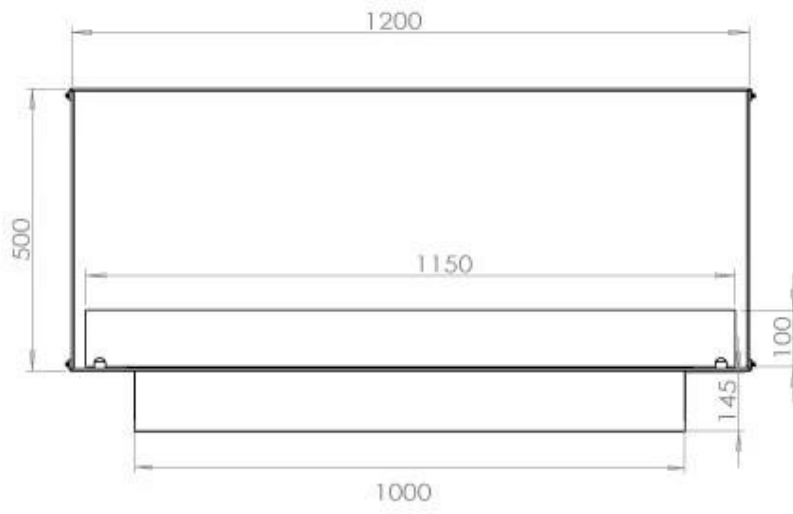

TECHNICAL SPECIFICATIONS

Burner - Features

Minimum room size	90 m ³
Burner type	5 Litre Superior
Flame length	85 cm
Heat output (max)	6,2 kW
Remote control	Yes (add-on)
Requires electricity	No
Requires electricity	Yes
Adjustable flame	Yes
Control	Automatic
Control	Remote Control
Control	Manual
Burn time	6 hours
Usage	0.87 L/h

Type

Flue/chimney	Not Required
Recommended air change rate	1
Producttype	1-sided Built-in Bioethanol Fireplace
Brand	Foco
Fuel	Bioethanol
Flame view	Front
Use	Indoor
Warranty	2 years

Size

Length/Width	120 cm
Height	50 cm
Depth	40 cm
Weight	35 kg

Appearance

Materials	Steel
Steel thickness	4 mm
Colour	Black
Glas included	Yes

FLA 3+ 990 mm

FLA 3 990 mm

Automatic burner 1000

PrimeFire 1000

Superior Manual 1000