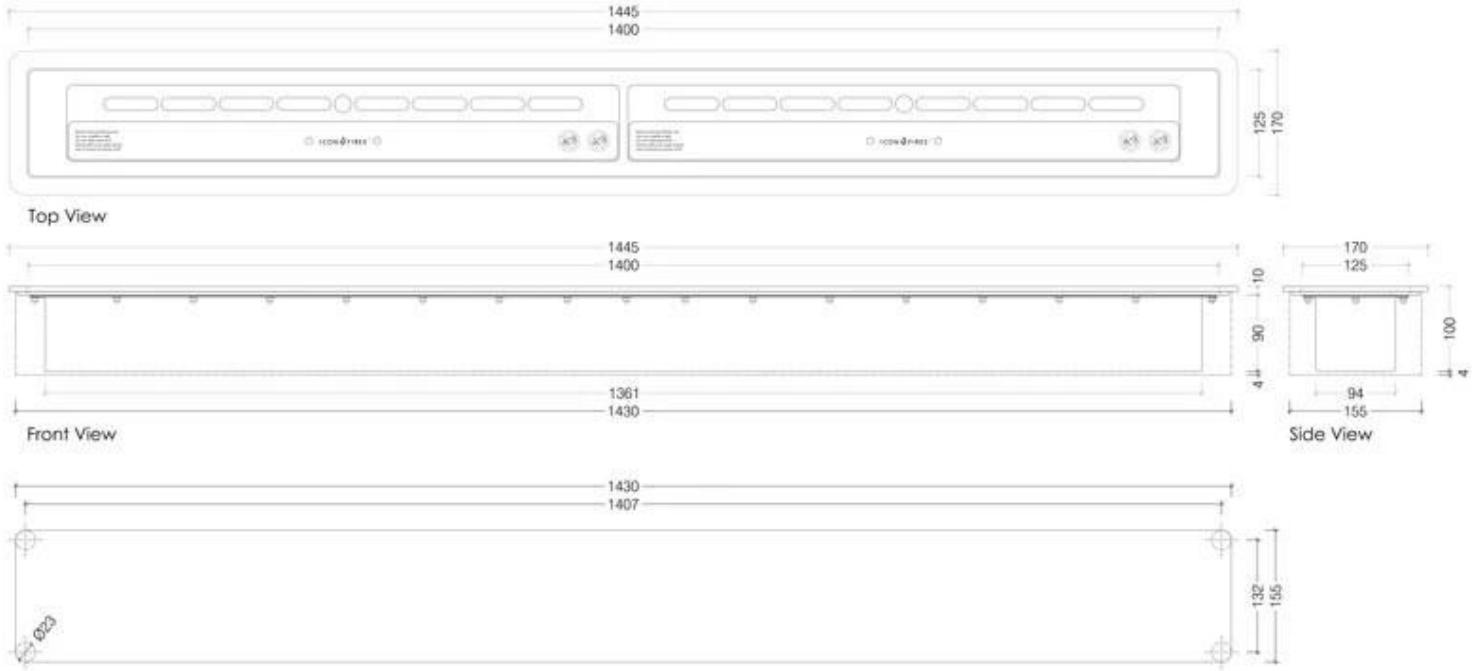

Slimline 1400 Biofuel Burner With Mount Plate