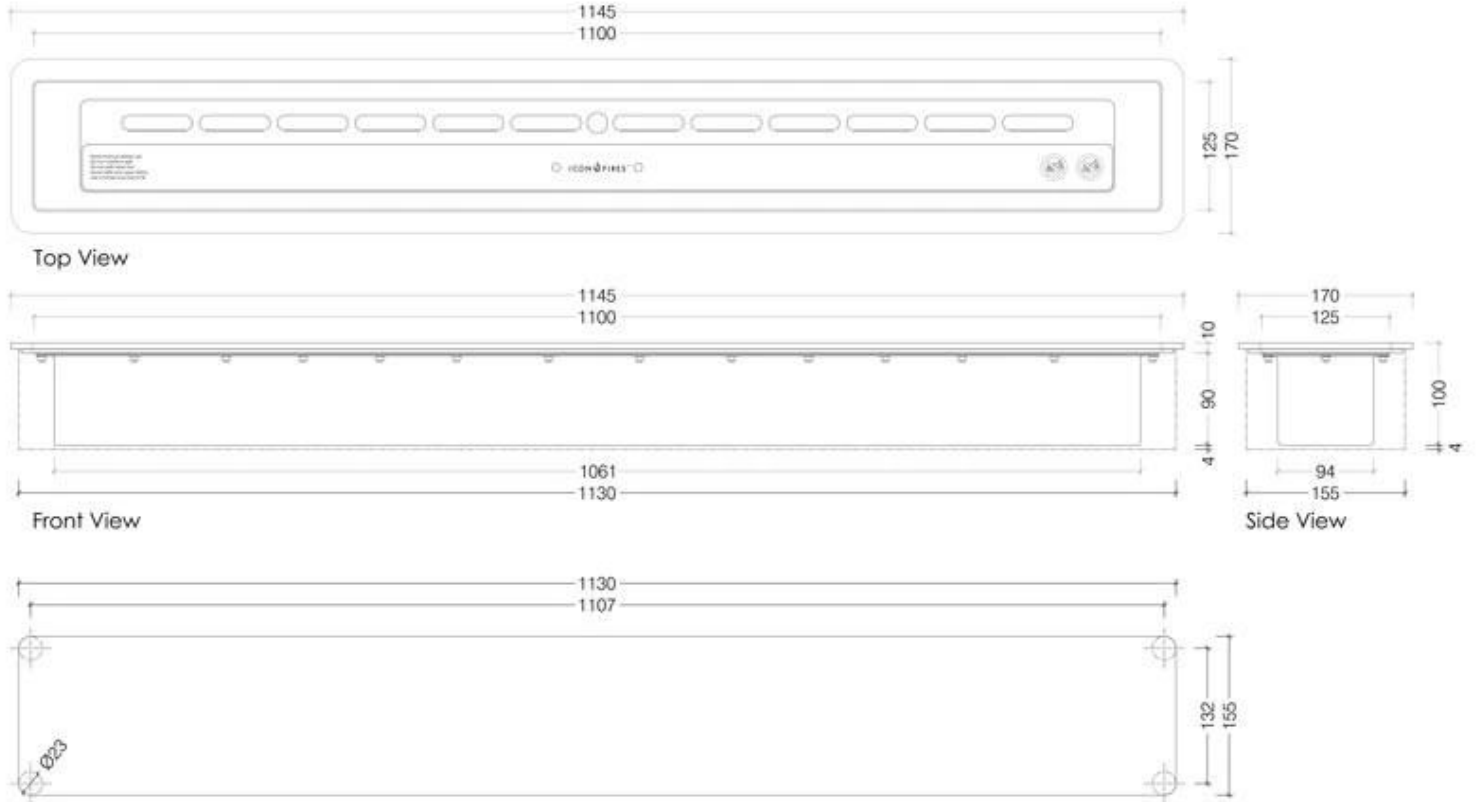

Slimline 1100 Biofuel Burner With Mount Plate