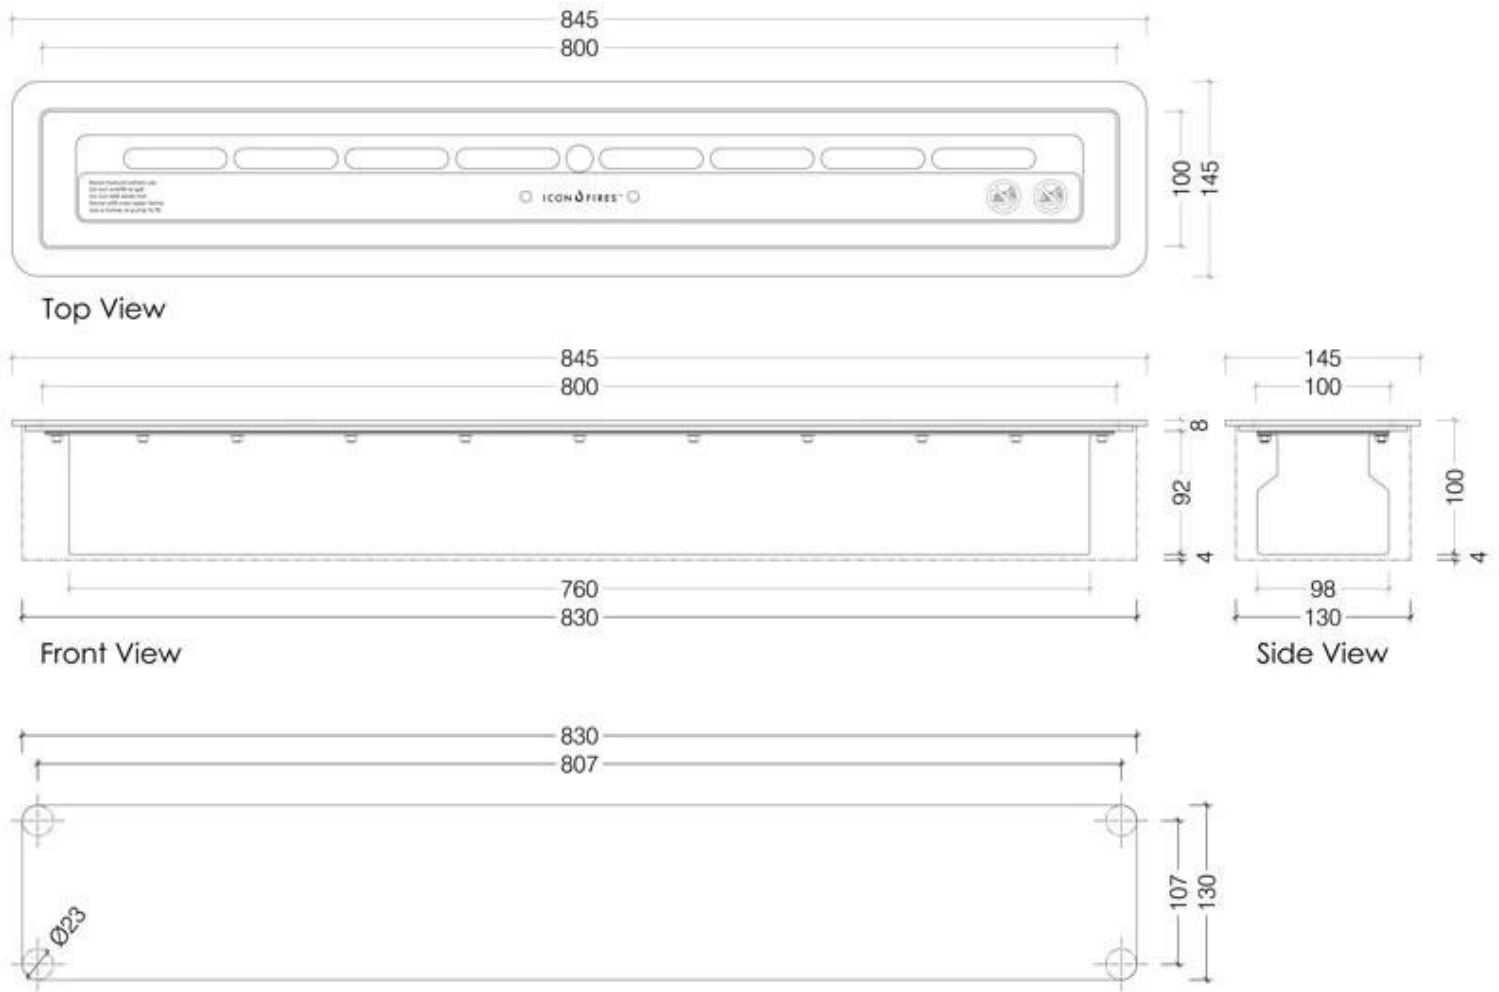

ICON FIRES SLIMLINE BURNER - 80 CM

BIO-70-214

Icon Slimline 800 burner from Icon Fires is a sleek and efficient bioethanol burner, perfect for installation in compact spaces. With a capacity of 4.5 liters, it offers up to 8 hours of burn time and a heat output of 5.4 kW. The adjustable flame feature allows you to customise the heat and bioethanol consumption. The Slimline 800 is particularly well-suited for wall-mounted fireplaces and requires no chimney, making installation easy and flexible.

TECHNICAL SPECIFICATIONS

Burner

Control	Manual
Heat output (max)	5,4 kW
Capacity	4.5 Litres
Flue/chimney	Not Required
Remote control	No
Burner type	Icon Slimline 800 Burner
Requires electricity	No
Burn time	8 hours
Adjustable flame	Yes
Fuel	Bioethanol
Usage	0.6 L/h

Appearance

Materials	Stainless Steel
Colour	Stainless Steel
Shape	Rectangular
Glas included	No

Type

Producttype	Manual Bioethanol Burner
Brand	Icon Fires
Flame view	44,1
Use	Indoor
Warranty	2 years

Size

Length/Width	84,5 cm
Height	10 cm
Depth	14,5 cm
Weight	14 kg