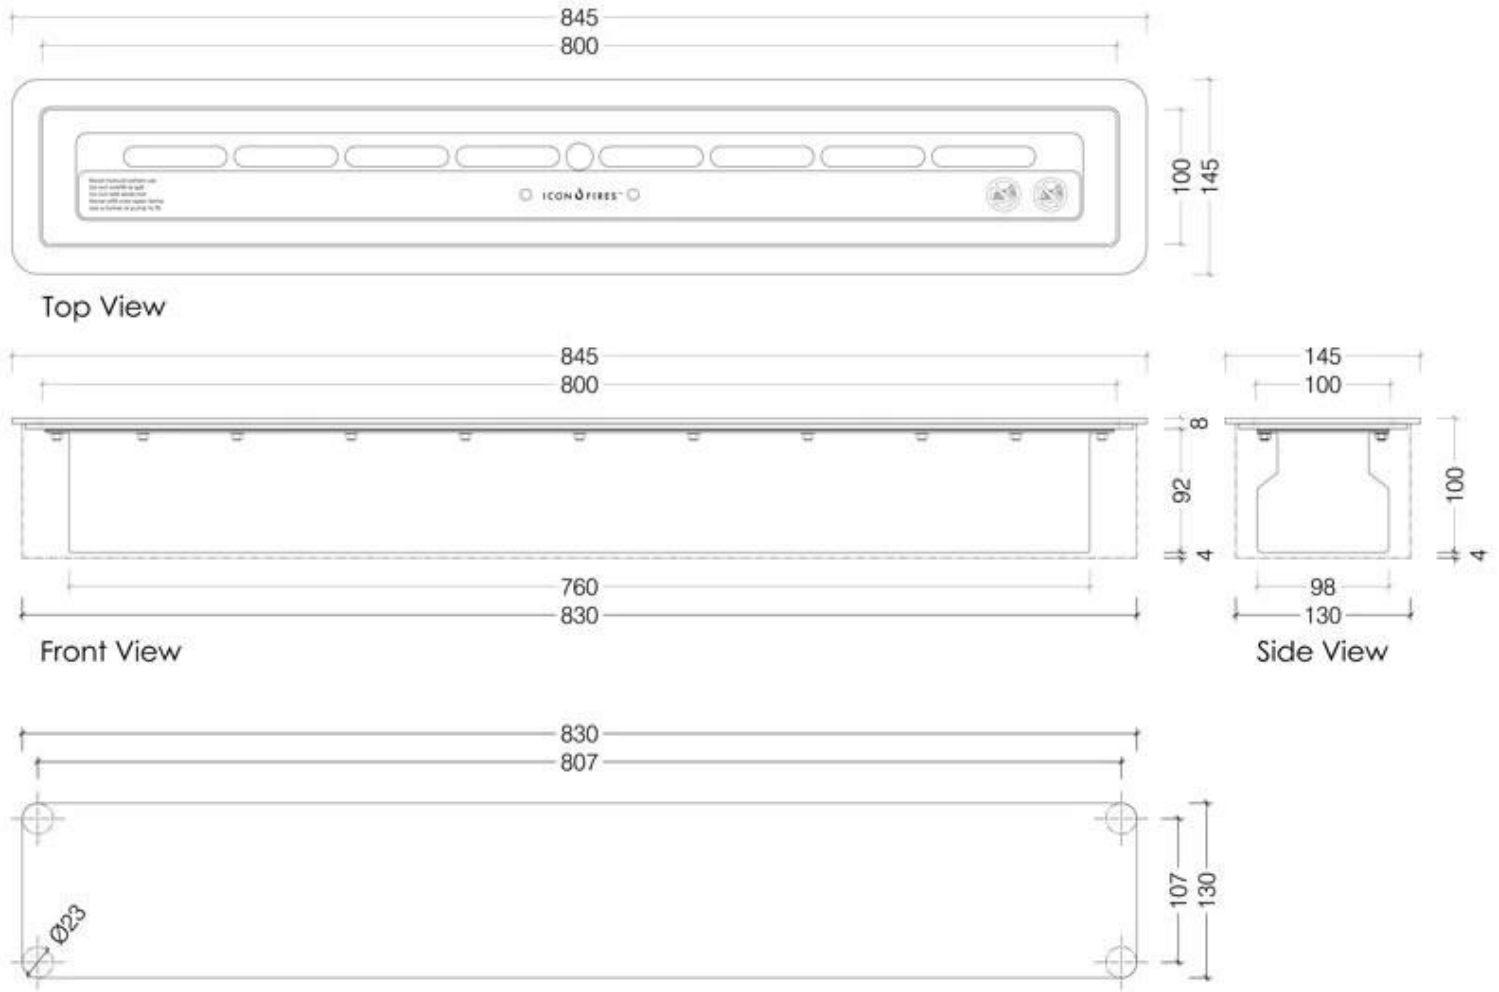

Slimline 800 Biofuel Burner With Mount Plate

© This drawing is copyright and remains the property of IconFires. It may not be retained, copied or used without written consent.