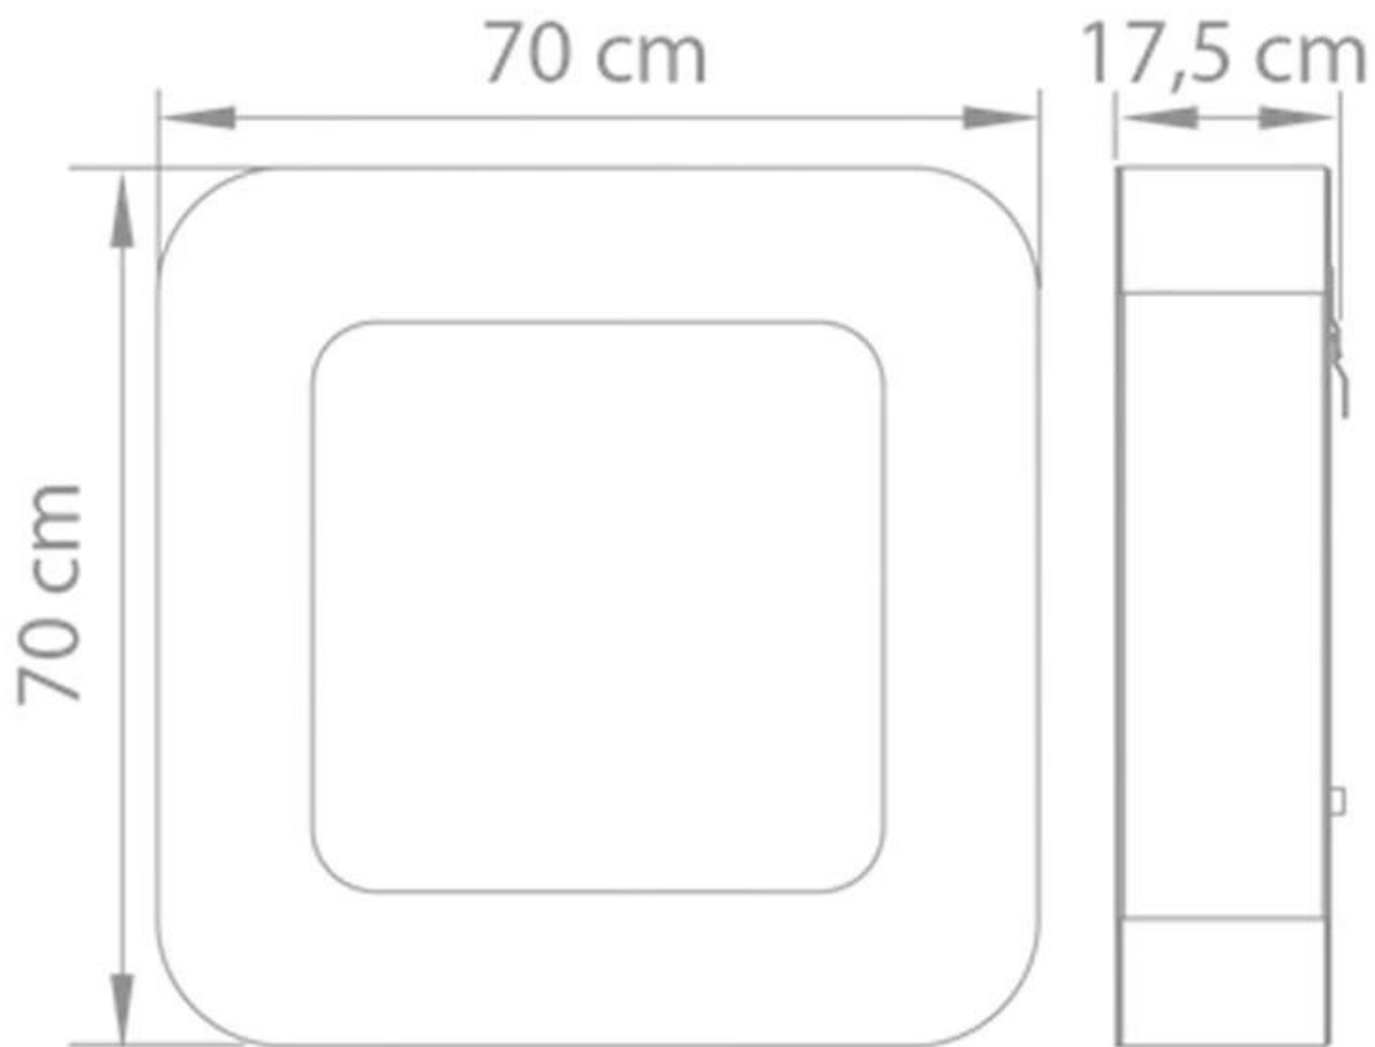

SAFRETTI CURVA BL - BLACK

BIO-60-201

Small and stylish wall-hanging bio fire from Safretti. It comes with a 2L burner.

TECHNICAL SPECIFICATIONS

Burner

Capacity	2 Litres
Heat output (max)	2 kW

Type

Producttype	Wall-mounted Bioethanol Fireplace
-------------	--------------------------------------

Curva BL
Weight: 32 kg