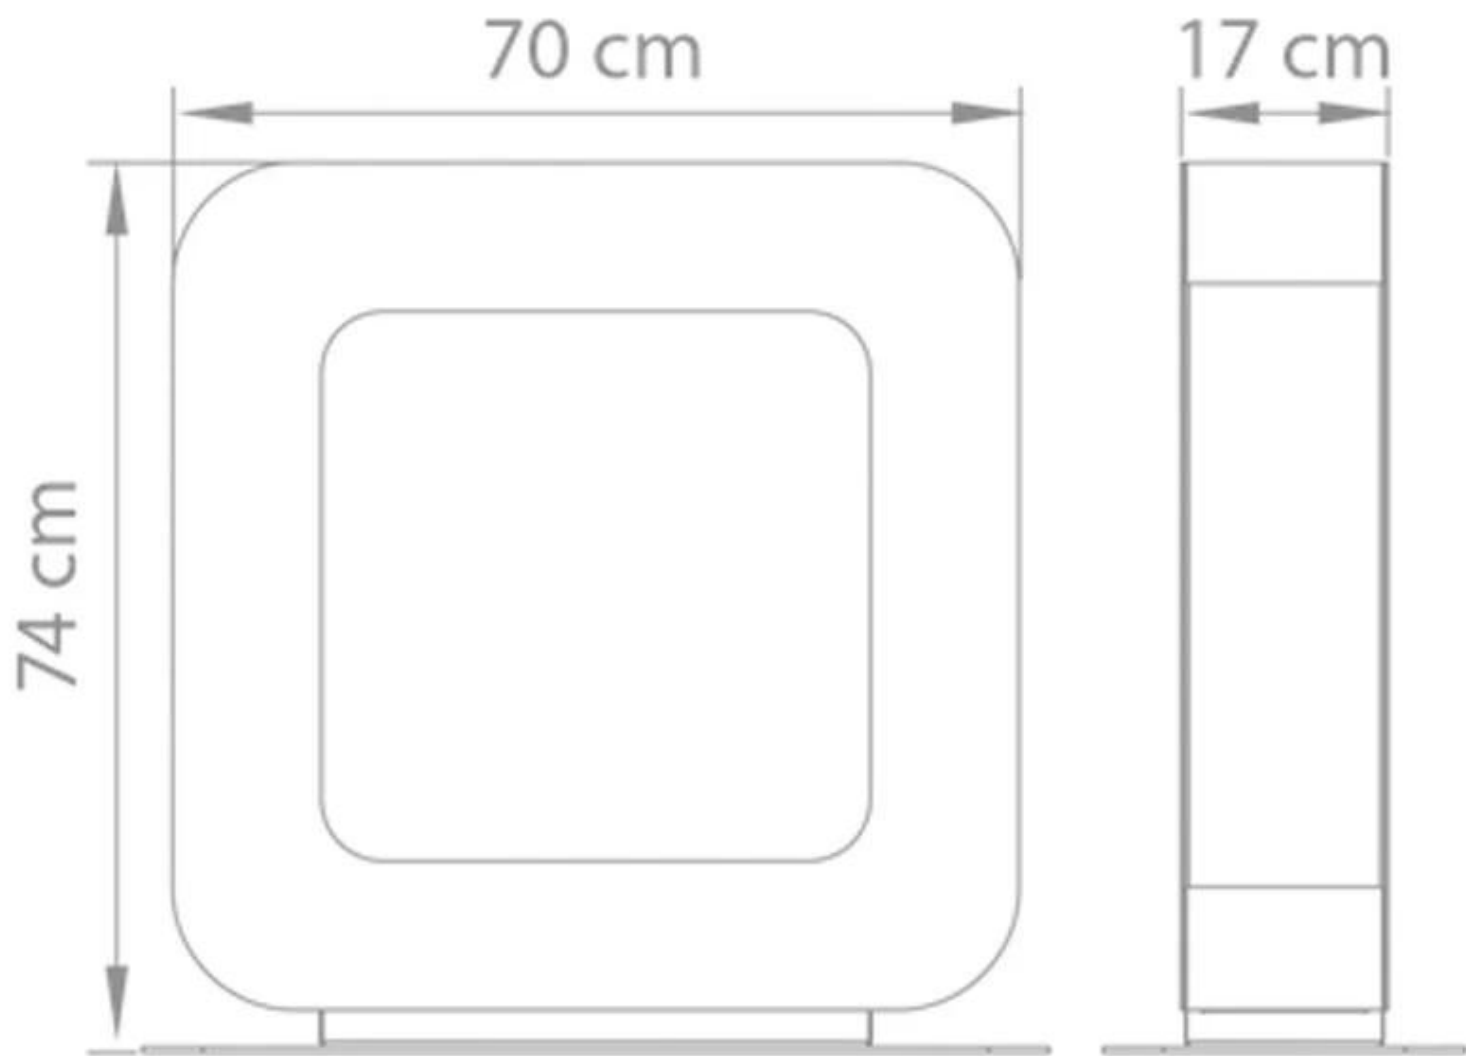

SAFRETTI CURVA ST - BLACK

BIO-60-203

Small and stylish bio fireplace from Safretti, Curva series.

TECHNICAL SPECIFICATIONS

Appearance

Colour	Black
Materials	Powdercoated Steel

Burner

Burn time	8 hours
Capacity	2 Litres
Flue/chimney	Not required
Heat output (max)	2 kW
Requires electricity	No

Size

Depth	17 cm
Height	74 cm
Length/Width	70 cm
Weight	35 kg

Type

Brand	Safretti
Producttype	Freestanding Bioethanol Fireplace

Curva ST
Weight: 35 kg