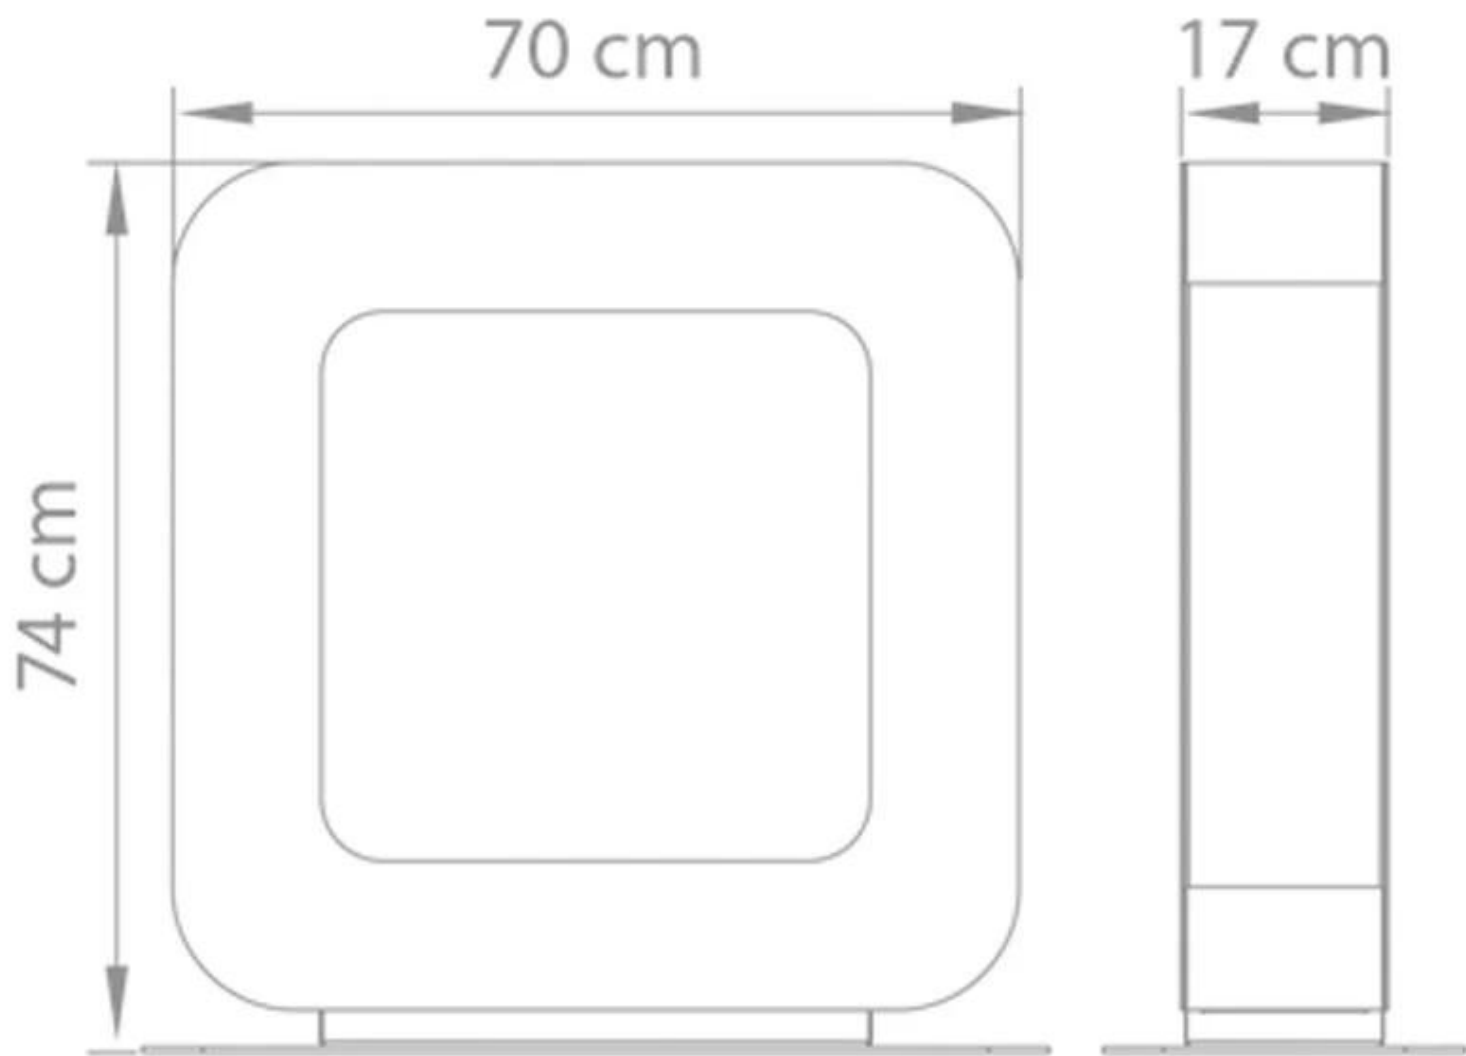

#### Size

Height	74 cm
Length/Width	70 cm
Depth	17 cm
Weight	35 kg

Curva ST  
Weight: 35 kg