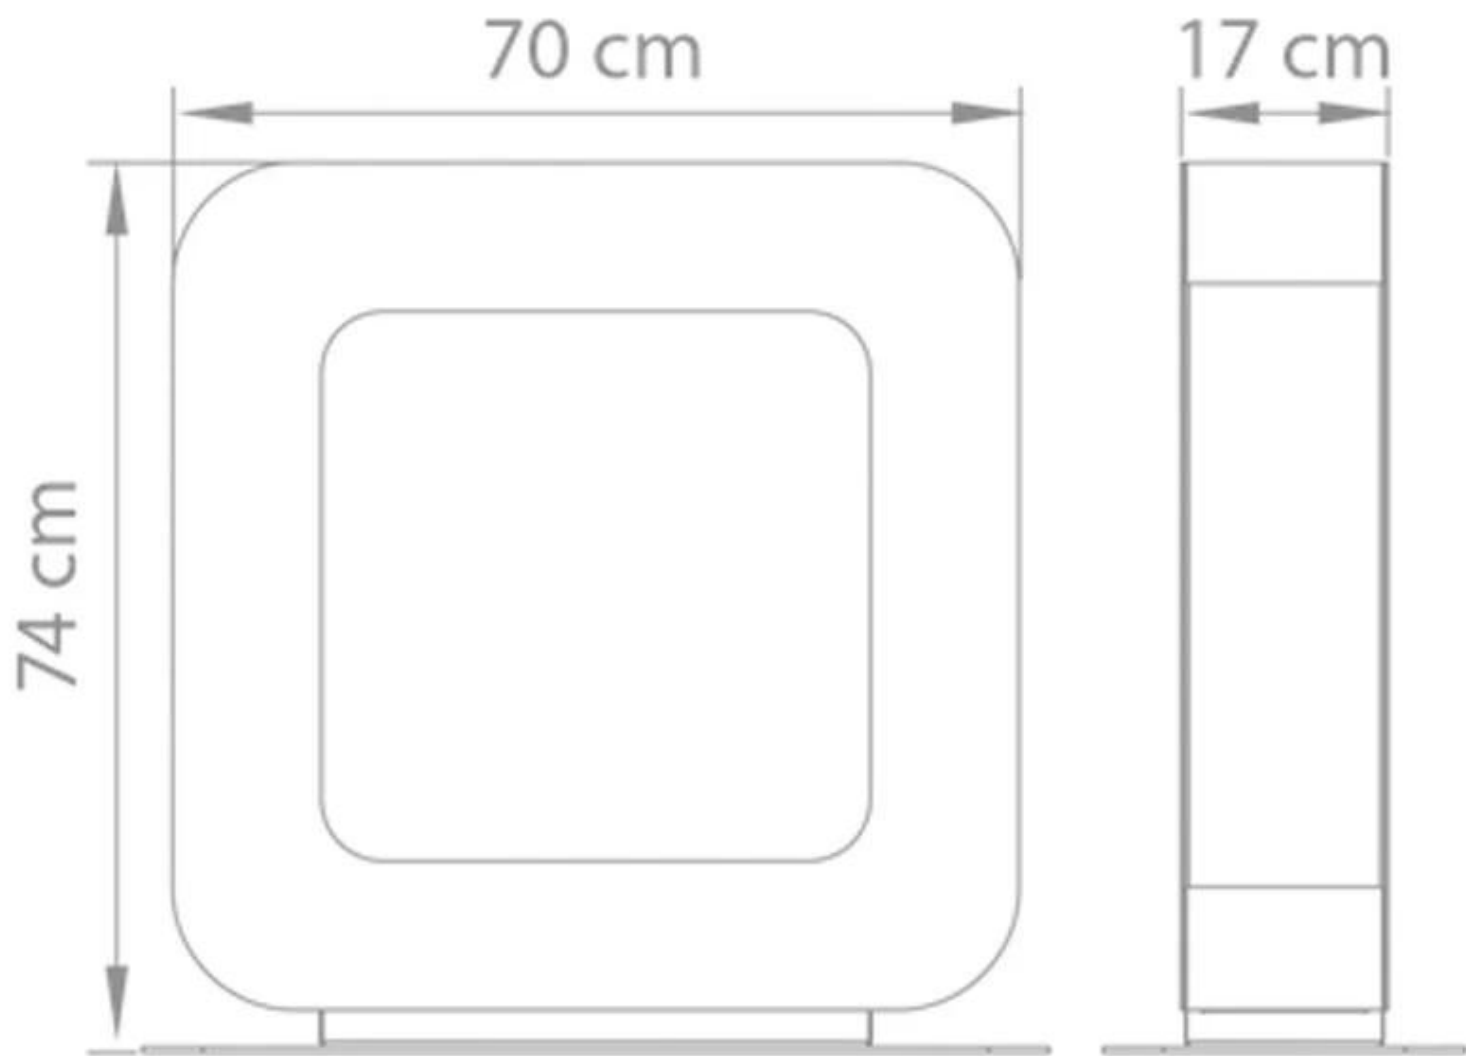

SAFRETTI CURVA ST - WHITE

BIO-60-204

The smallest of the free-standing bio fires in the Safretti's Curva series.

TECHNICAL SPECIFICATIONS

Appearance

Colour	White
Materials	Powdercoated Steel

Burner

Burn time	8 hours
Capacity	2 Litres
Heat output (max)	2 kW

Size

Depth	17 cm
Height	74 cm
Length/Width	70 cm
Weight	35 kg

Type

Brand	Safretti
Producttype	Freestanding Bioethanol Fireplace

Curva ST
Weight: 35 kg