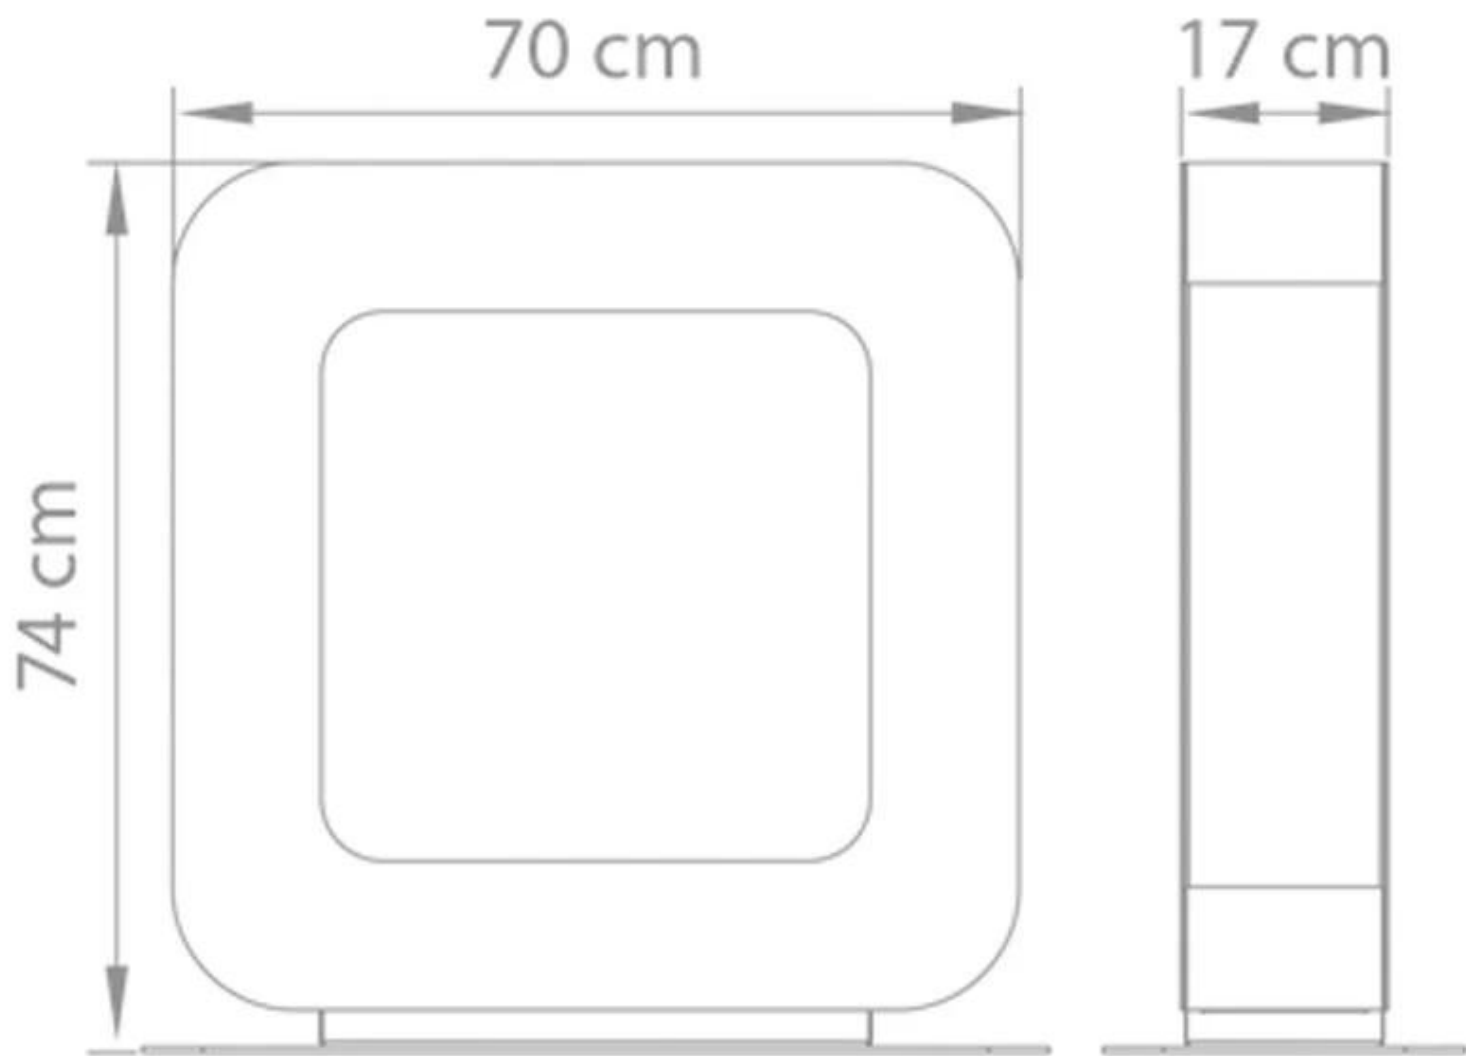

SAFRETTI CURVA ST - WHITE

BIO-60-204

The smallest of the free-standing bio fires in the Safretti's Curva series.

TECHNICAL SPECIFICATIONS

Burner

Heat output (max)	2 kW
Capacity	2 Litres
Burn time	8 hours

Type

Producttype	Freestanding Bioethanol Fireplace
Brand	Safretti

Appearance

Materials	Powder coated steel
Colour	White

Size

Height	74 cm
Length/Width	70 cm
Depth	17 cm
Weight	35 kg

Curva ST
Weight: 35 kg