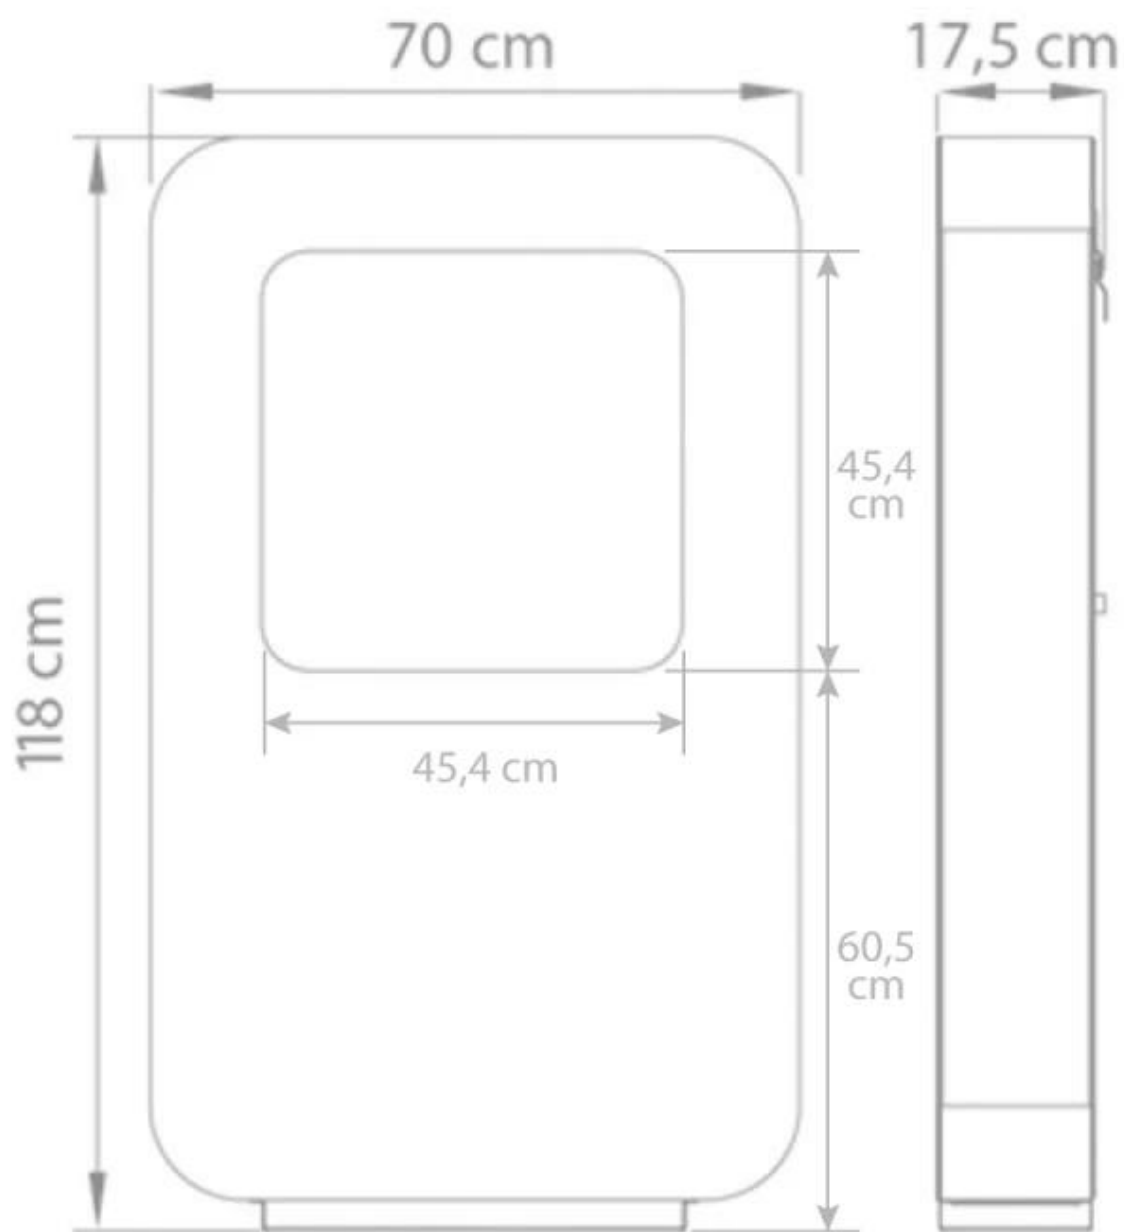

SAFRETTI CURVA XL - BLACK

BIO-60-205

Free-standing bio fire from Dutch Safretti. Curva XL is 118 cm high.

TECHNICAL SPECIFICATIONS

Appearance

Colour	Black
Materials	Powdercoated Steel

Burner

Burn time	8 hours
Capacity	2 Litres
Heat output (max)	2 kW
Requires electricity	No

Size

Height	118 cm
Length/Width	70 cm
Weight	50 kg

Type

Brand	Safretti
Producttype	Freestanding Bioethanol Fireplace

Curva XL
Weight: 50 kg