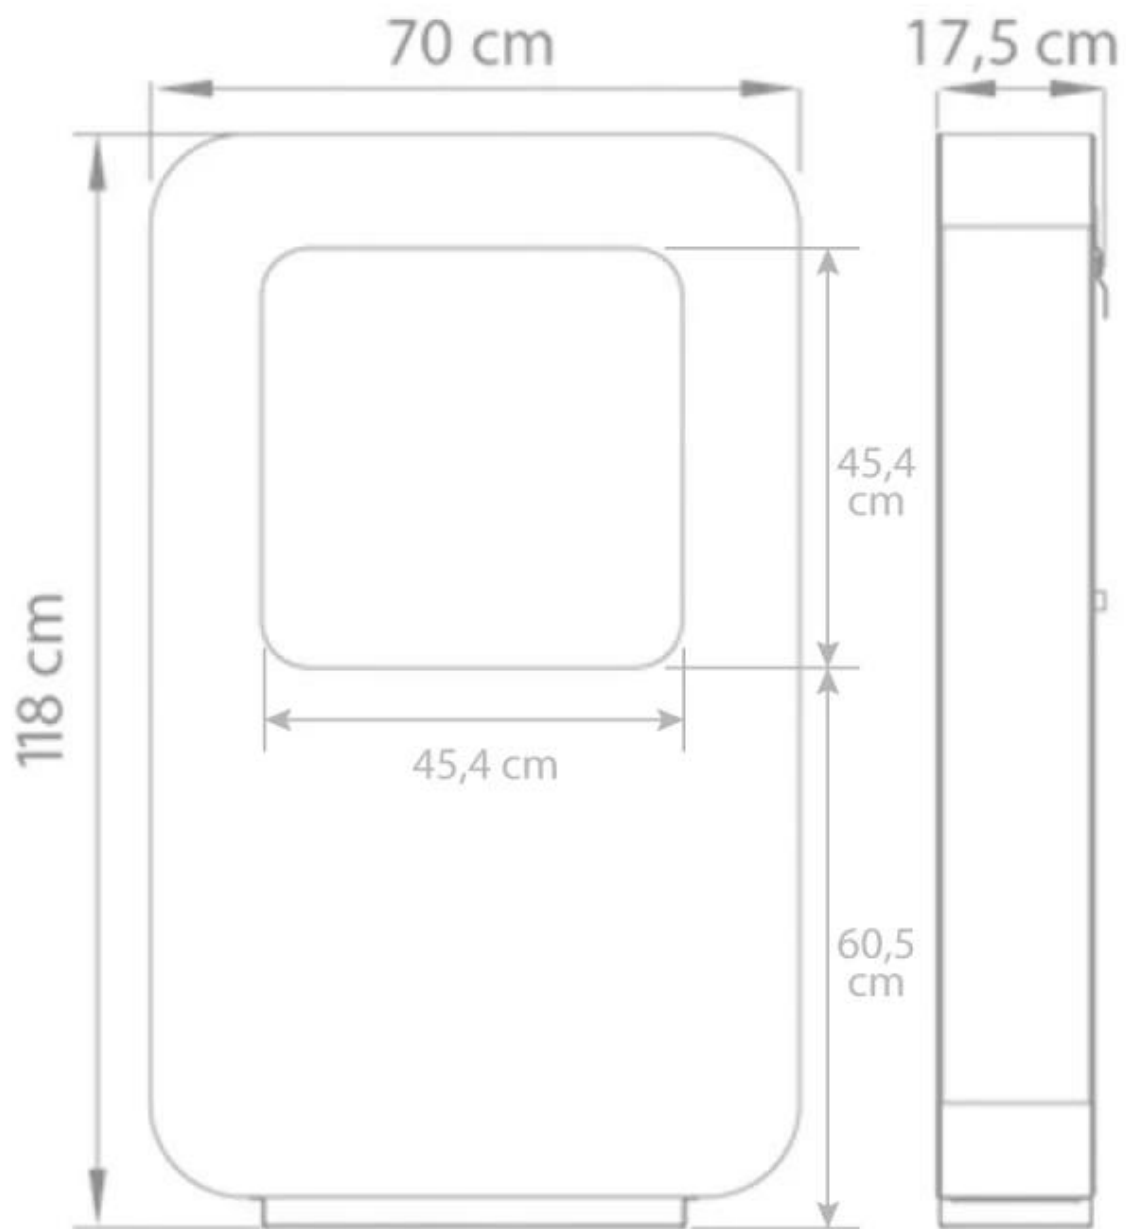

SAFRETTI CURVA XL - BLACK

BIO-60-205

Free-standing bio fire from Dutch Safretti. Curva XL is 118 cm high.

TECHNICAL SPECIFICATIONS

Burner

Heat output (max)	2 kW
Capacity	2 Litres
Burn time	8 hours
Requires electricity	No

Type

Producttype	Freestanding Bioethanol Fireplace
Brand	Safretti

Appearance

Materials	Powder coated steel
Colour	Black

Size

Height	118 cm
Length/Width	70 cm
Weight	50 kg

Curva XL
Weight: 50 kg