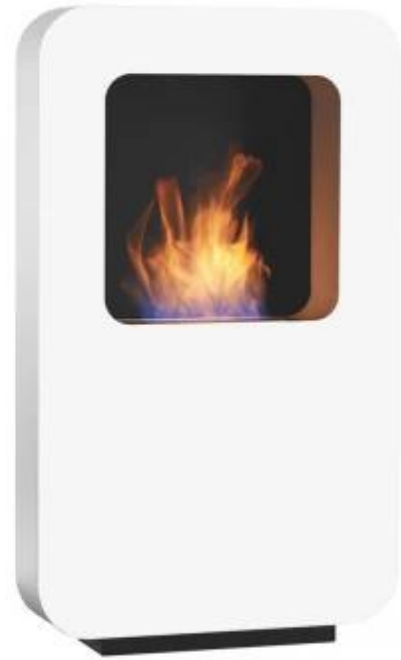

SAFRETTI CURVA XL - WHITE

BIO-60-206

Large, free-standing bio fire from Safretti with a height of 118 cm. Curva XL has 2 L burner.

TECHNICAL SPECIFICATIONS

Appearance

Colour	White
Materials	Powdercoated Steel

Burner

Burn time	8 hours
Capacity	2 Litres
Requires electricity	No

Size

Depth	17,5 cm
Height	118 cm
Length/Width	70 cm

Type

Brand	Safretti
Producttype	Freestanding Bioethanol Fireplace