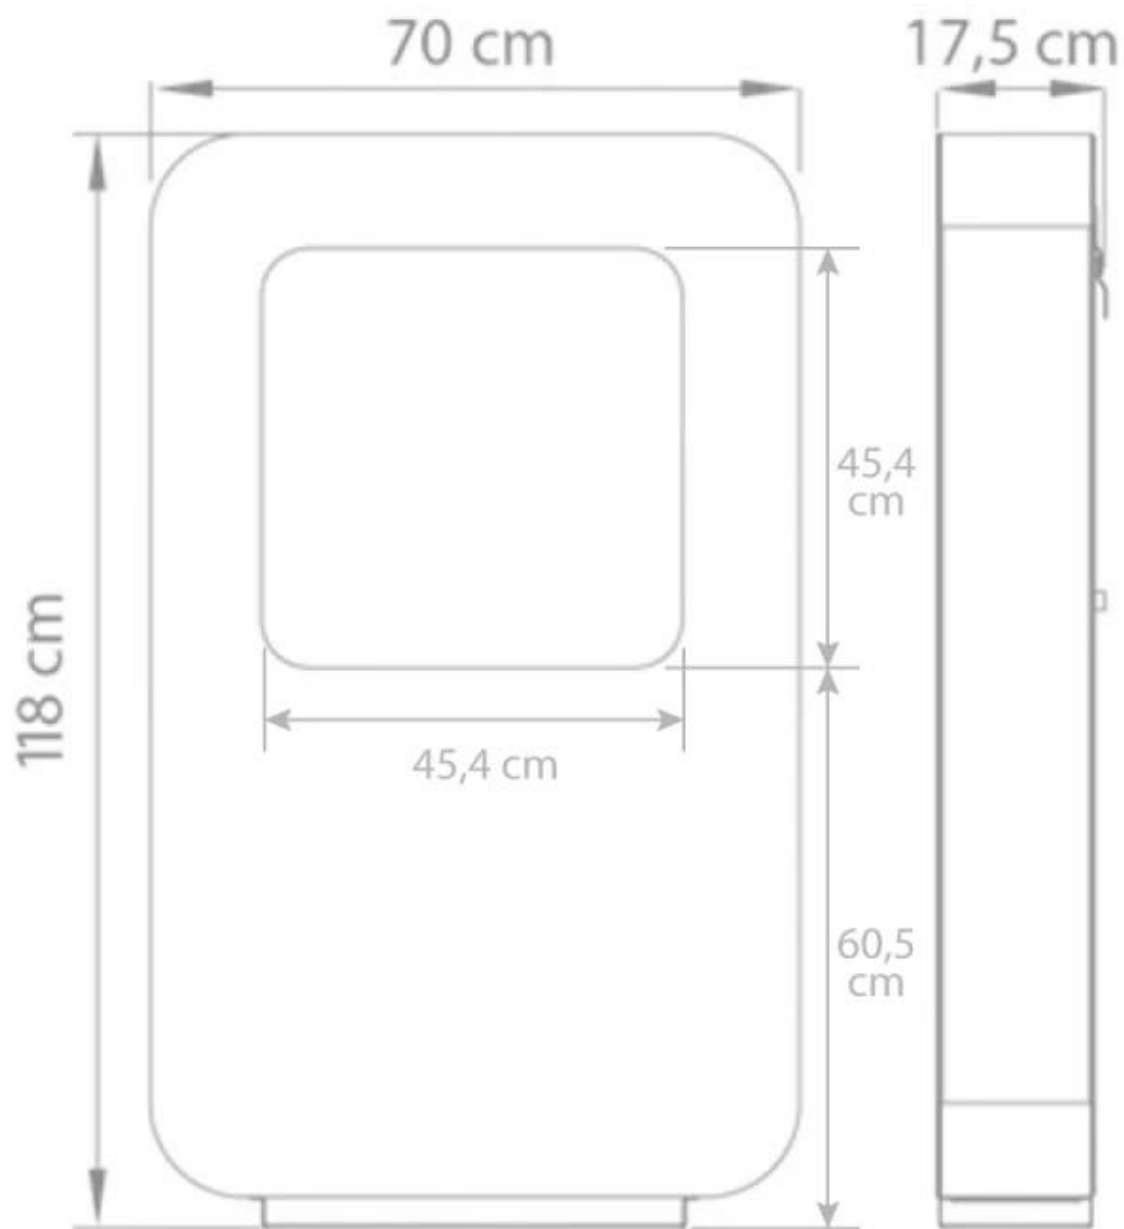

SAFRETTI CURVA XL - WHITE

BIO-60-206

Large, free-standing bio fire from Safretti with a height of 118 cm. Curva XL has 2 L burner.

TECHNICAL SPECIFICATIONS

Burner

Requires electricity	No
Burn time	8 hours
Capacity	2 Litres

Type

Producttype	Freestanding Bioethanol Fireplace
Brand	Safretti

Appearance

Materials	Powder coated steel
Colour	White

Size

Height	118 cm
Length/Width	70 cm
Depth	17,5 cm

Curva XL
Weight: 50 kg