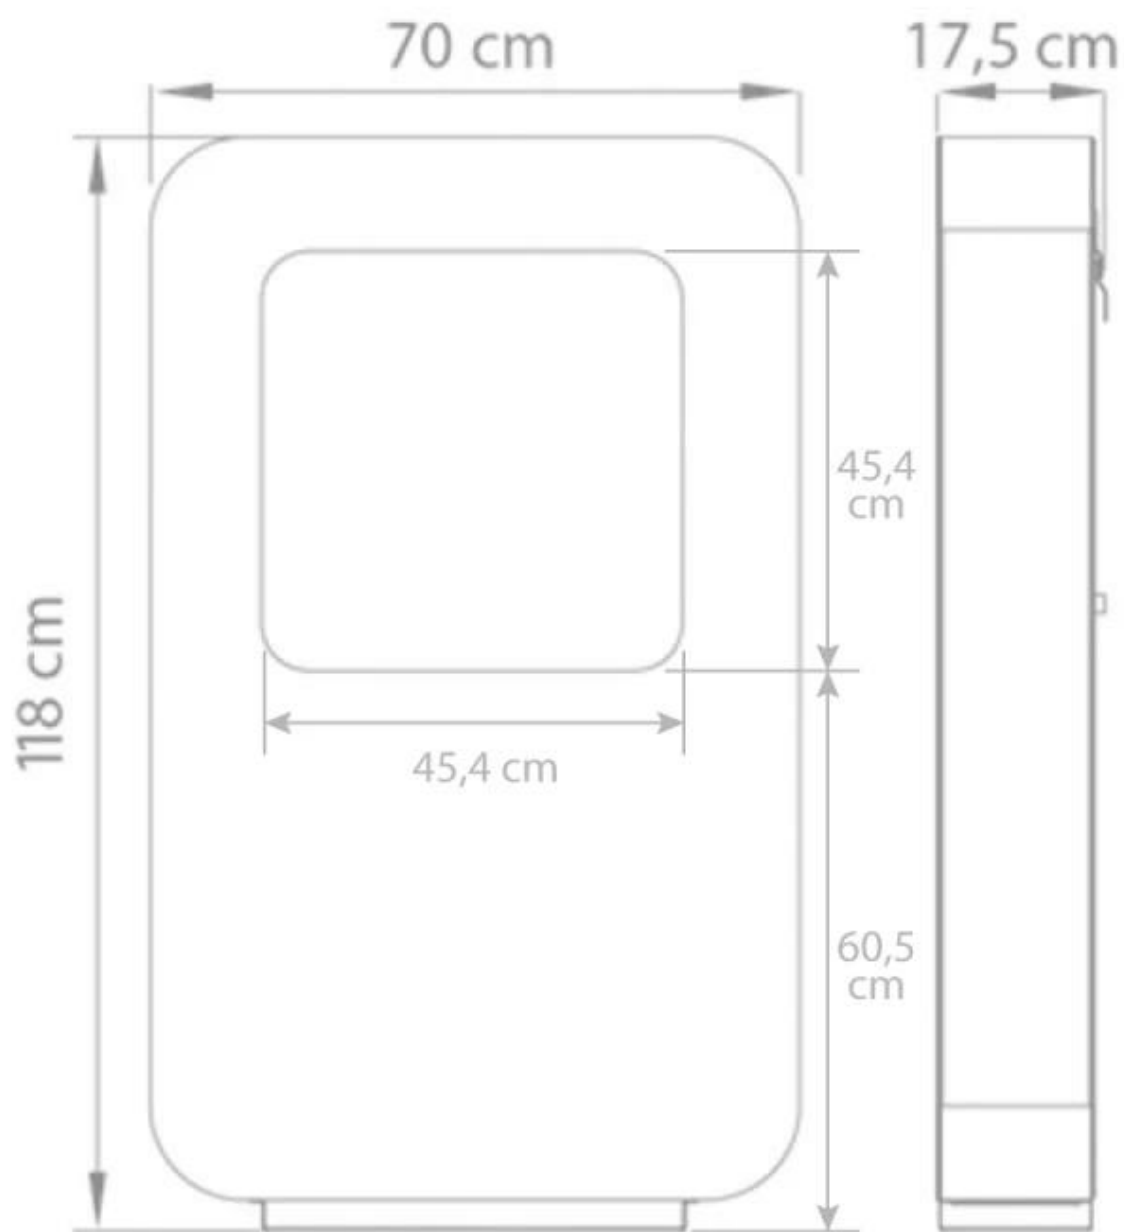

## SAFRETTI CURVA XL - WHITE

BIO-60-206

Large, free-standing bio fire from Safretti with a height of 118 cm. Curva XL has 2 L burner.

#### Size

Depth	17,5 cm
Height	118 cm
Length/Width	70 cm

#### Type

Brand	Safretti
Producttype	Freestanding Bioethanol Fireplace

Curva XL  
Weight: 50 kg