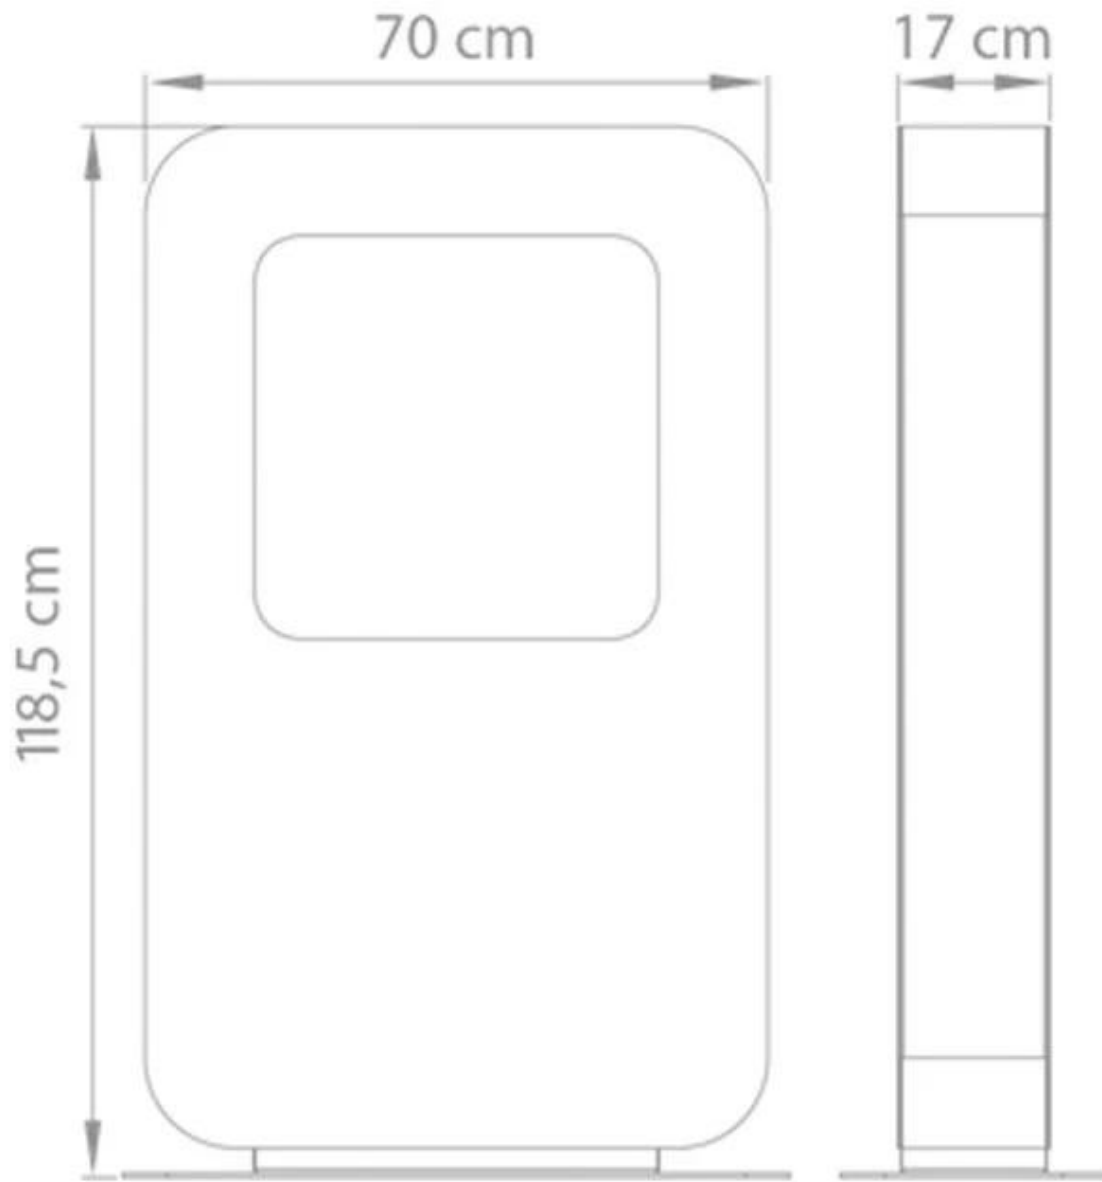

SAFRETTI CURVA XT - BLACK

BIO-60-207

Curva XT is a free-standing bio fireplace from the Dutch Safretti.

TECHNICAL SPECIFICATIONS

Appearance

Colour	Black
Materials	Powdercoated Steel

Burner

Burn time	8 hours
Capacity	2 Litres

Size

Depth	17 cm
Height	118,5 cm
Length/Width	70 cm
Weight	55 kg

Type

Brand	Safretti
Producttype	Freestanding Bioethanol Fireplace

Curva XT
Weight: 55 kg