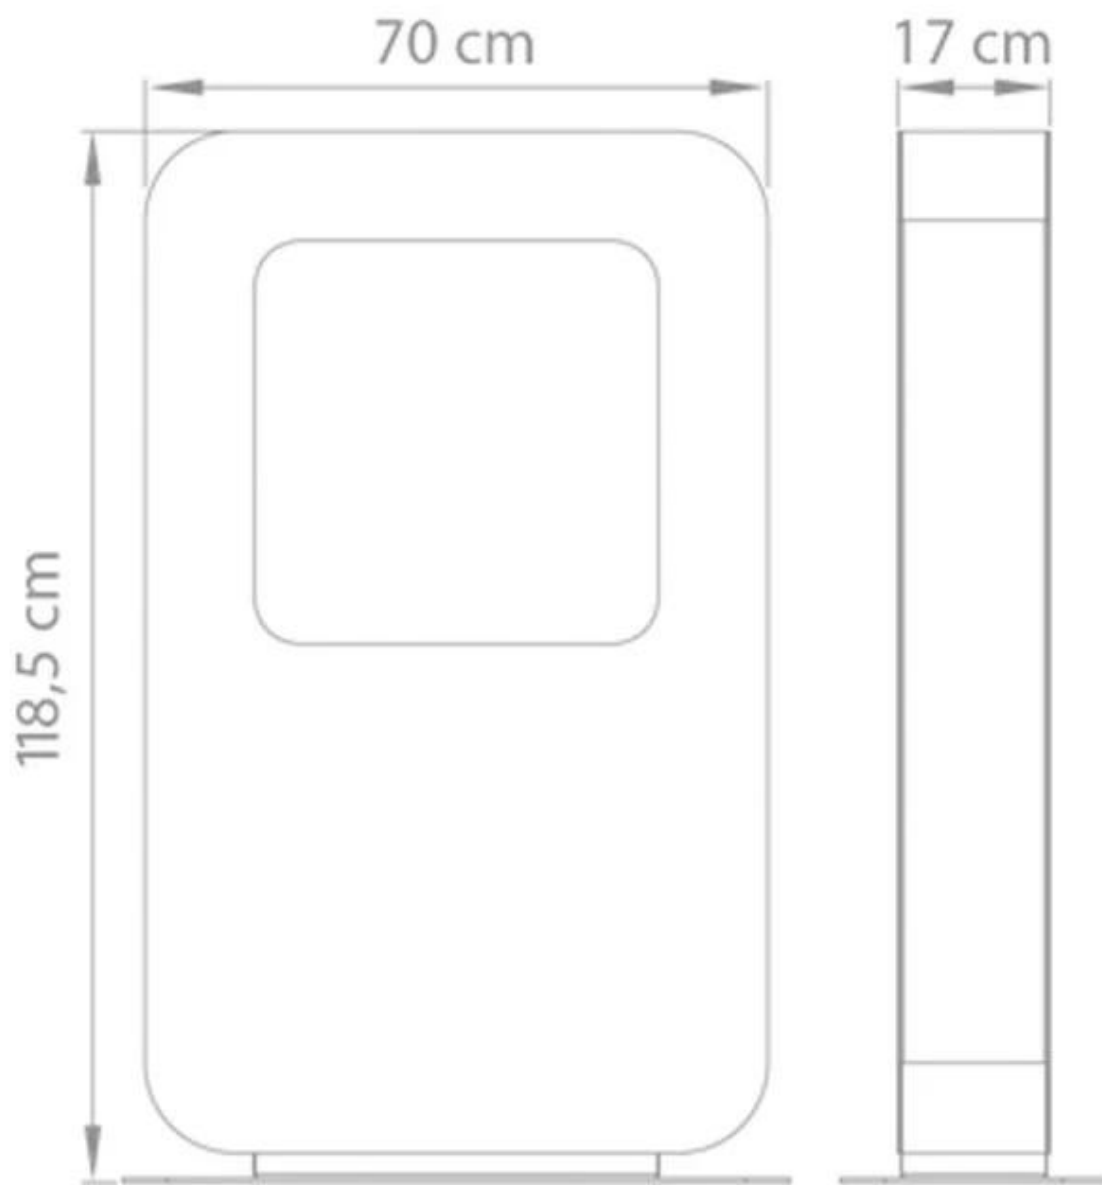

SAFRETTI CURVA XT - WHITE

BIO-60-208

Curva XT is a free-standing bio fireplace with the possibility of seeing flames from two sides.

TECHNICAL SPECIFICATIONS

Burner

Requires electricity	No
Burn time	8 hours
Capacity	2 Litres

Type

Producttype	Freestanding Bioethanol Fireplace
Brand	Safretti

Appearance

Materials	Powder coated steel
Colour	White

Size

Height	118,5 cm
Length/Width	70 cm
Depth	17 cm

Curva XT
Weight: 55 kg