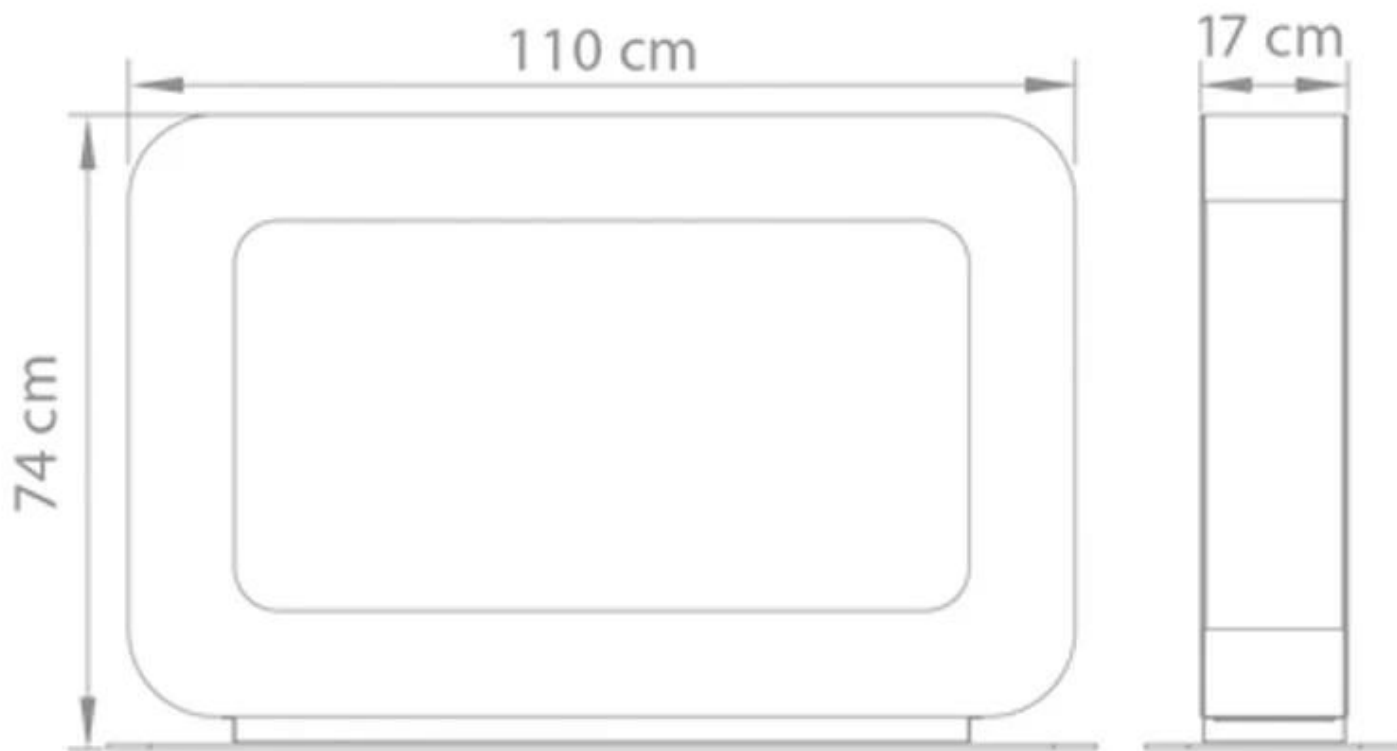

SAFRETTI CURVA DT - BLACK

BIO-60-211

Curva DT is a two-sided bio fireplace from Safretti.

TECHNICAL SPECIFICATIONS

Burner

| | |
|----------------------|------------|
| Requires electricity | No |
| Capacity | 4.0 Litres |
| Burn time | 8 hours |

Size

| | |
|--------------|--------|
| Height | 74 cm |
| Length/Width | 110 cm |
| Depth | 17 cm |
| Weight | 55 kg |

Curva DT
Weight: 55 kg