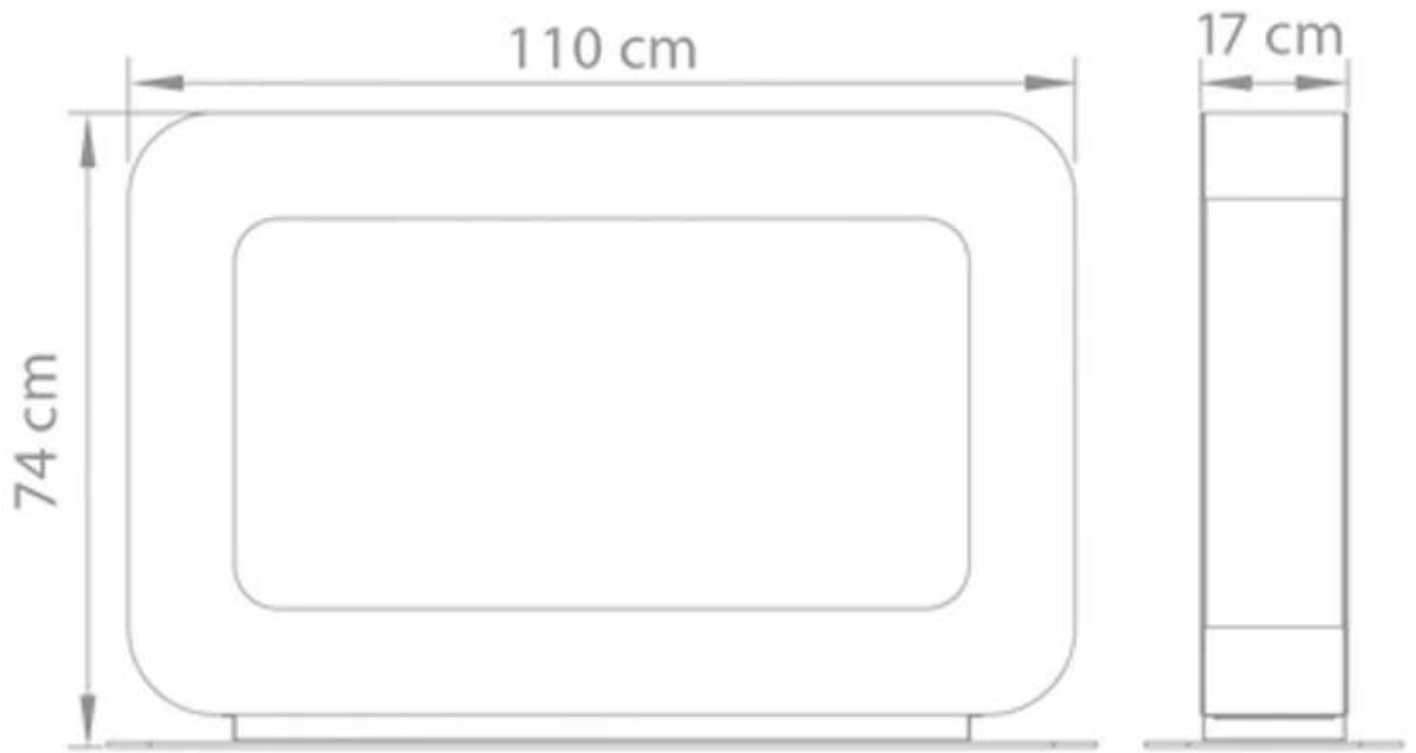

SAFRETTI CURVA DT - BLACK

BIO-60-211

Curva DT is a two-sided bio fireplace from Safretti.

TECHNICAL SPECIFICATIONS

Appearance

Colour	Black
Materials	Powdercoated Steel

Burner

Burn time	8 hours
Capacity	4.0 Litres
Requires electricity	No

Size

Depth	17 cm
Height	74 cm
Length/Width	110 cm
Weight	55 kg

Type

Brand	Safretti
Producttype	Freestanding Bioethanol Fireplace

Curva DT
Weight: 55 kg