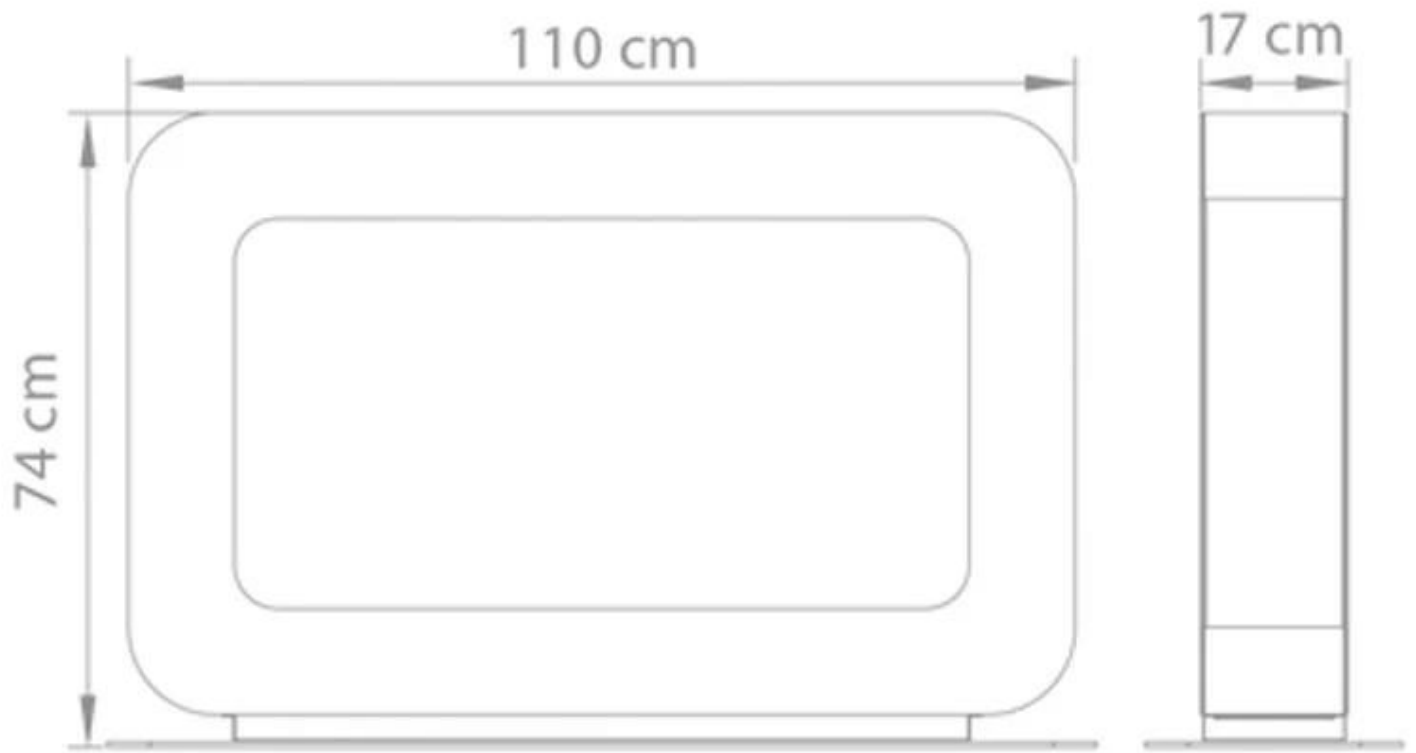

SAFRETTI CURVA DT - WHITE

BIO-60-212

Curva DT is a free standing bio fireplace from the Dutch Safretti.

TECHNICAL SPECIFICATIONS

Appearance

Colour	White
Materials	Powdercoated Steel

Burner

Burn time	8 hours
Capacity	4.0 Litres
Requires electricity	No

Size

Depth	17 cm
Height	74 cm
Length/Width	110 cm
Weight	55 kg

Type

Brand	Safretti
Designer	Jan des Bouvrie
Producttype	Freestanding Bioethanol Fireplace

Curva DT
Weight: 55 kg