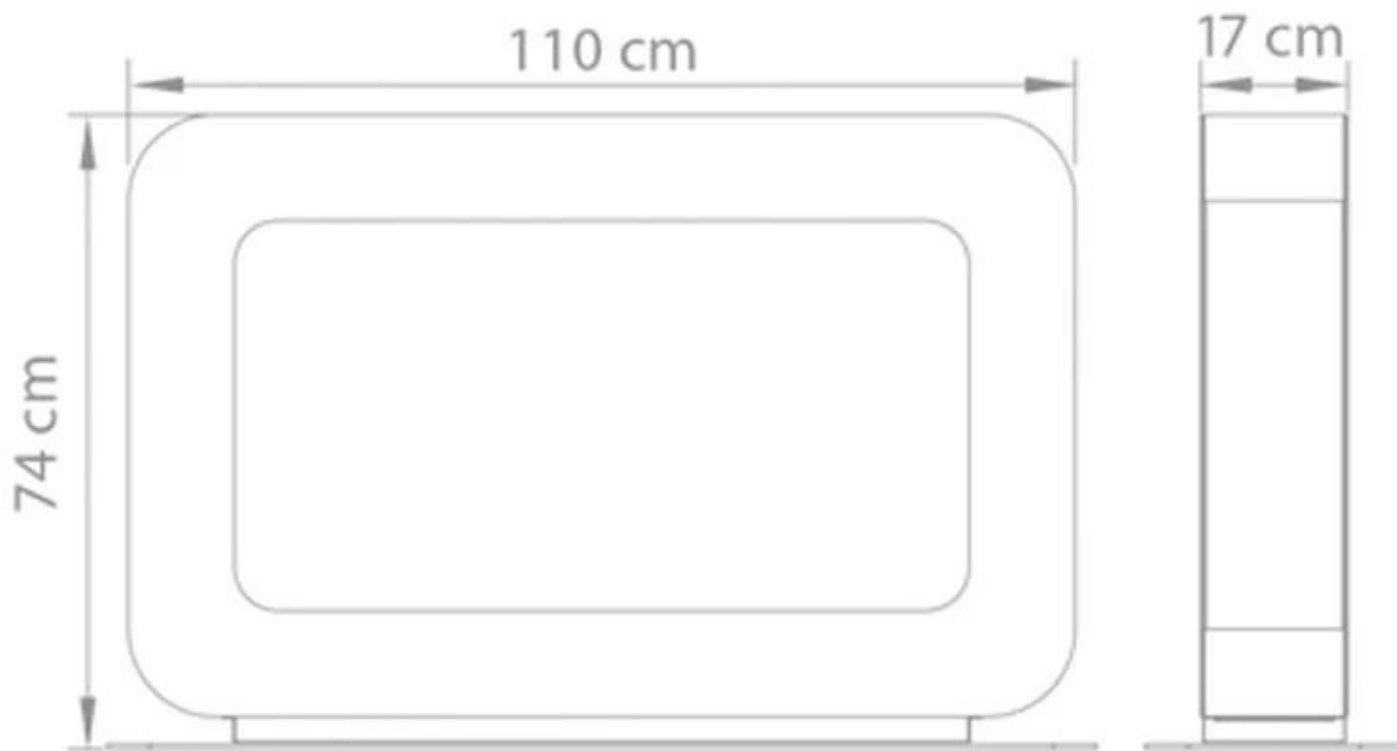

SAFRETTI CURVA DT - WHITE

BIO-60-212

Curva DT is a free standing bio fireplace from the Dutch Safretti.

TECHNICAL SPECIFICATIONS

Burner

Capacity	4.0 Litres
Requires electricity	No
Burn time	8 hours

Type

Producttype	Freestanding Bioethanol Fireplace
Brand	Safretti
Designer	Jan des Bouvrie

Appearance

Materials	Powder coated steel
Colour	White

Size

Height	74 cm
Length/Width	110 cm
Depth	17 cm
Weight	55 kg

Curva DT
Weight: 55 kg