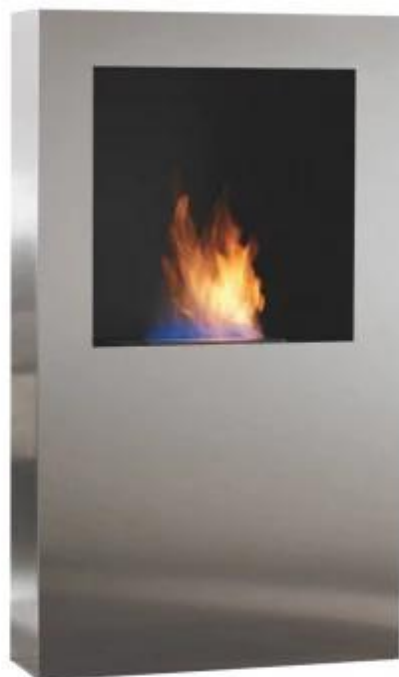

SAFRETTI CUBICO XL - BRUSHED STAINLESS STEEL

BIO-60-215

Cubico XL is a free-standing bio fireplace from Safretti.

TECHNICAL SPECIFICATIONS

Burner

Requires electricity	No
Capacity	2 Litres

Type

Producttype	Outdoor Freestanding Bioethanol Fireplace
Producttype	Freestanding Bioethanol Fireplace
Brand	Safretti

Appearance

Materials	Brushed Stainless Steel
-----------	-------------------------

Size

Height	120 cm
Length/Width	70 cm
Depth	20,5 cm
Weight	50 kg

Cubico XL
Weight: 50 kg