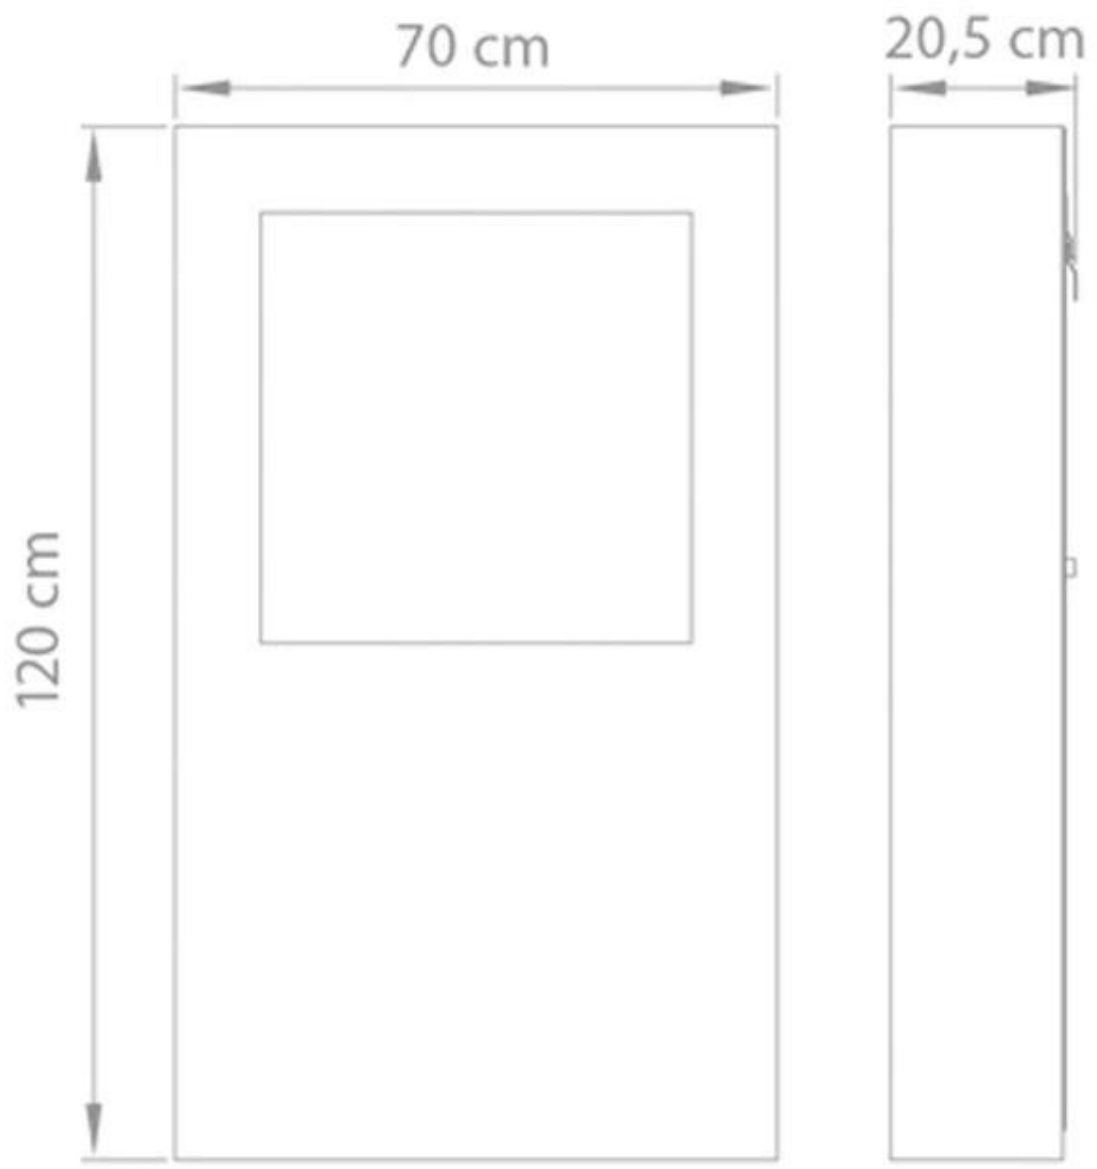

Burner

Capacity	2 Litres
Requires electricity	No

Size

Depth	20,5 cm
Height	120 cm
Length/Width	70 cm
Weight	50 kg

Type

Brand	Safretti
Producttype	Freestanding Bioethanol Fireplace
Producttype	Outdoor Freestanding Bioethanol Fireplace

Cubico XL
Weight: 50 kg