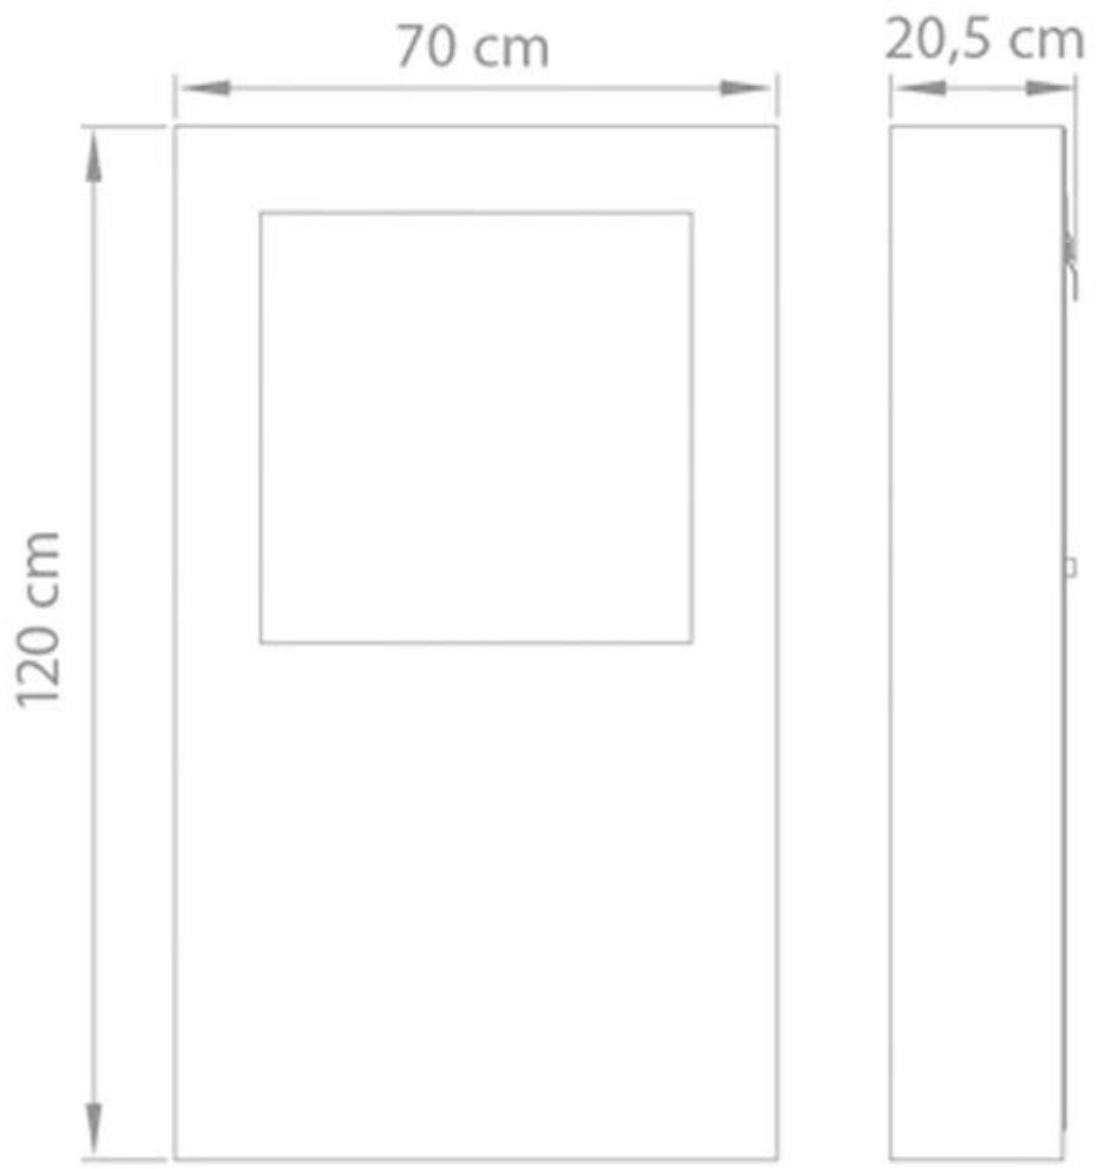

SAFRETTI CUBICO XL - BRUSHED STAINLESS STEEL

BIO-60-215

Cubico XL is a free-standing bio fireplace from Safretti.

TECHNICAL SPECIFICATIONS

Burner

Requires electricity	No
Capacity	2 Litres

Type

Producttype	Outdoor Freestanding Bioethanol Fireplace
Producttype	Freestanding Bioethanol Fireplace
Brand	Safretti

Appearance

Materials	Brushed Stainless Steel
-----------	-------------------------

Size

Height	120 cm
Length/Width	70 cm
Depth	20,5 cm
Weight	50 kg

Cubico XL
Weight: 50 kg