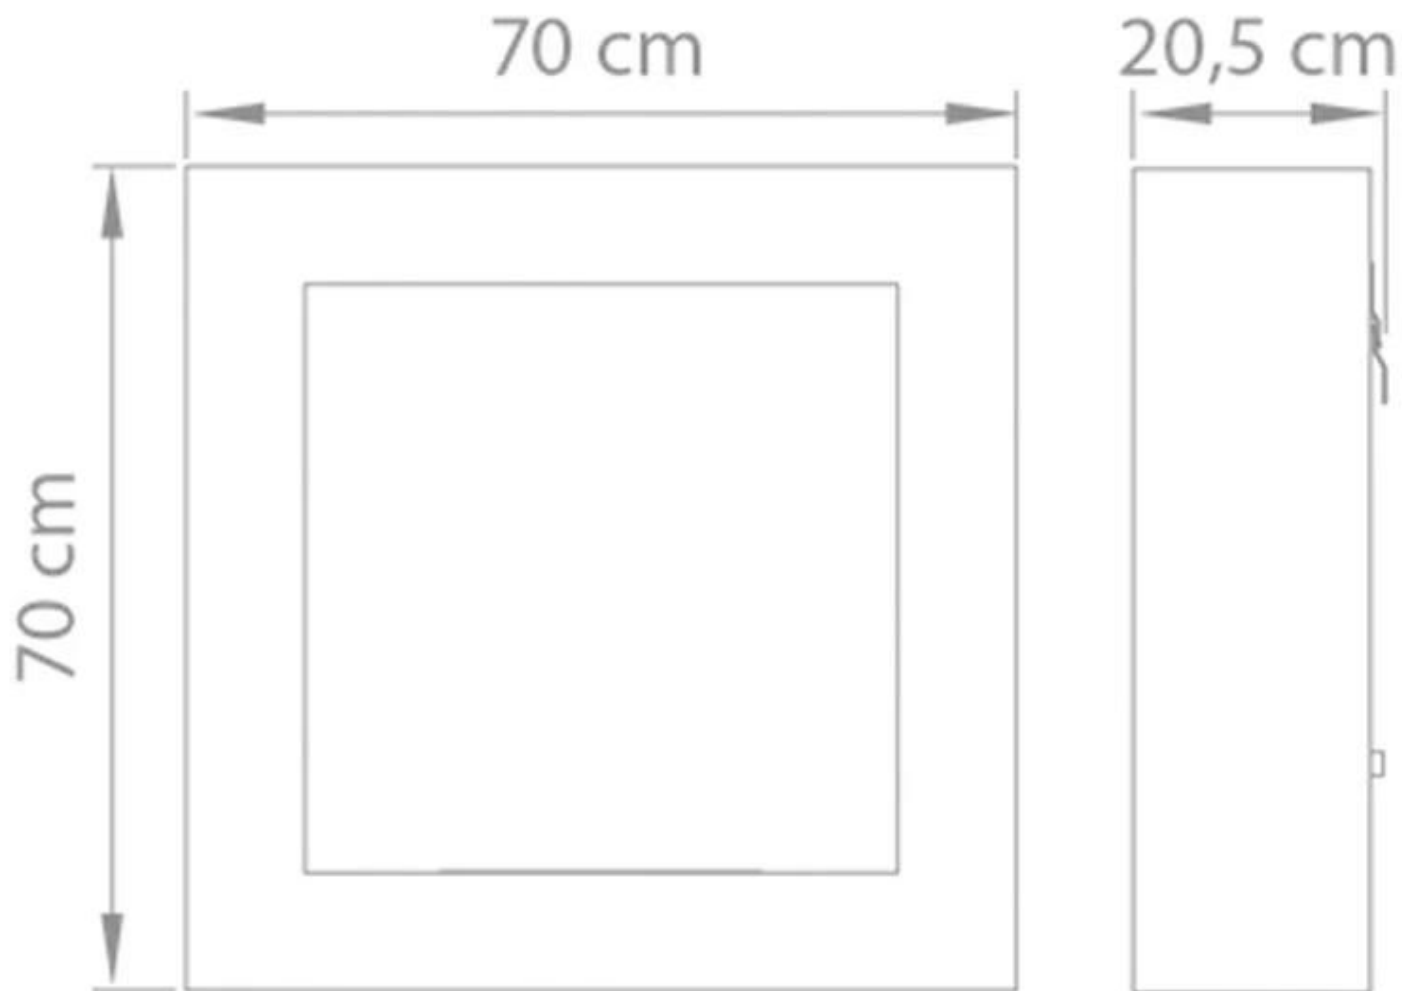

Appearance

Materials	Brushed Stainless Steel
-----------	-------------------------

Type

Producttype	Wall-mounted Bioethanol Fireplace
Brand	Safretti

Size

Height	70 cm
Length/Width	70 cm
Depth	20,5 cm
Weight	32 kg

Cubico BL
Weight: 32 kg