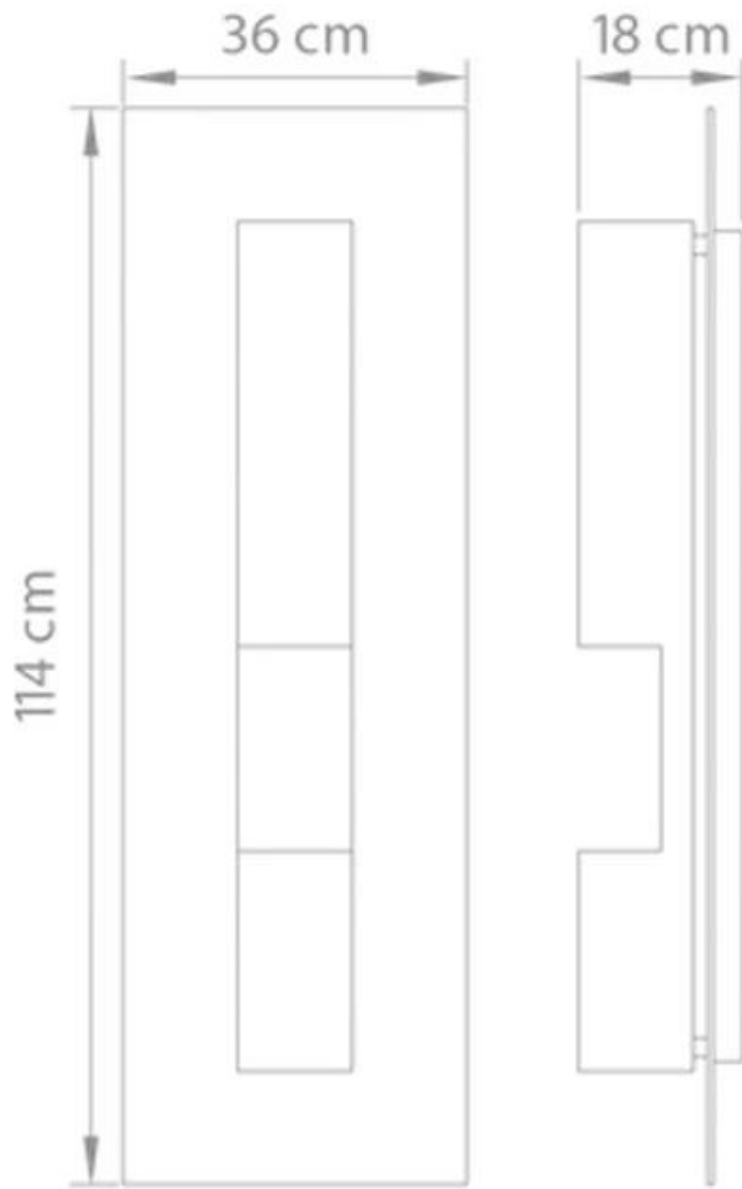

SAFRETTI RIVIERA LE GL

BIO-60-221

Tall and stylish wall hanging bio fireplace from Safretti. Riviera LE GL has a 1.7 litre burner.

TECHNICAL SPECIFICATIONS

Burner

Burn time	10 hours
Heat output (max)	1,5 kW
Capacity	1.7 Litres

Type

Producttype	Wall-mounted Bioethanol Fireplace
Brand	Safretti

Appearance

Materials	Steel
Colour	Black

Size

Height	114 cm
Length/Width	36 cm
Depth	18 cm

Riviera LE GL
Weight: 16 kg