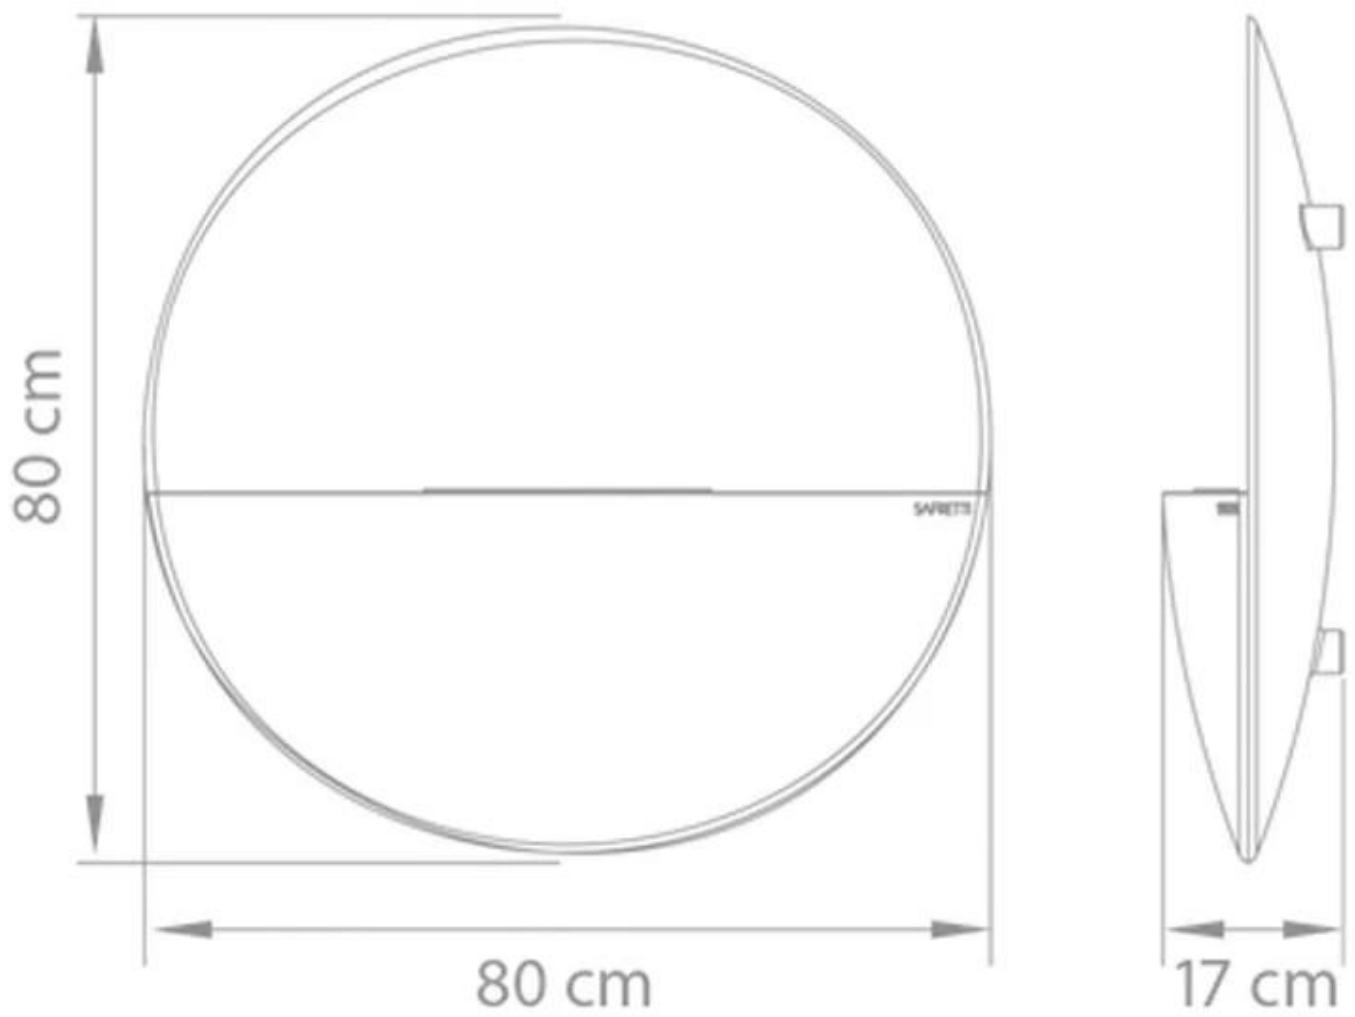

SAFRETTI PROMETHEUS RB - BLACK

BIO-60-224

Wall hanging bio fireplace from Safretti. Round design produced of aluminium and powder coated.

TECHNICAL SPECIFICATIONS

Burner

Burn time	8 hours
Flame length	30 cm
Capacity	2 Litres

Type

Producttype	Wall-mounted Bioethanol Fireplace
Brand	Safretti
Designer	Frans Schrofer

Appearance

Colour	Grey
--------	------

Size

Height	80 cm
Depth	17 cm
Diameter	80 cm
Weight	15 kg

Prometheus RG & RB
Weight: 15 kg