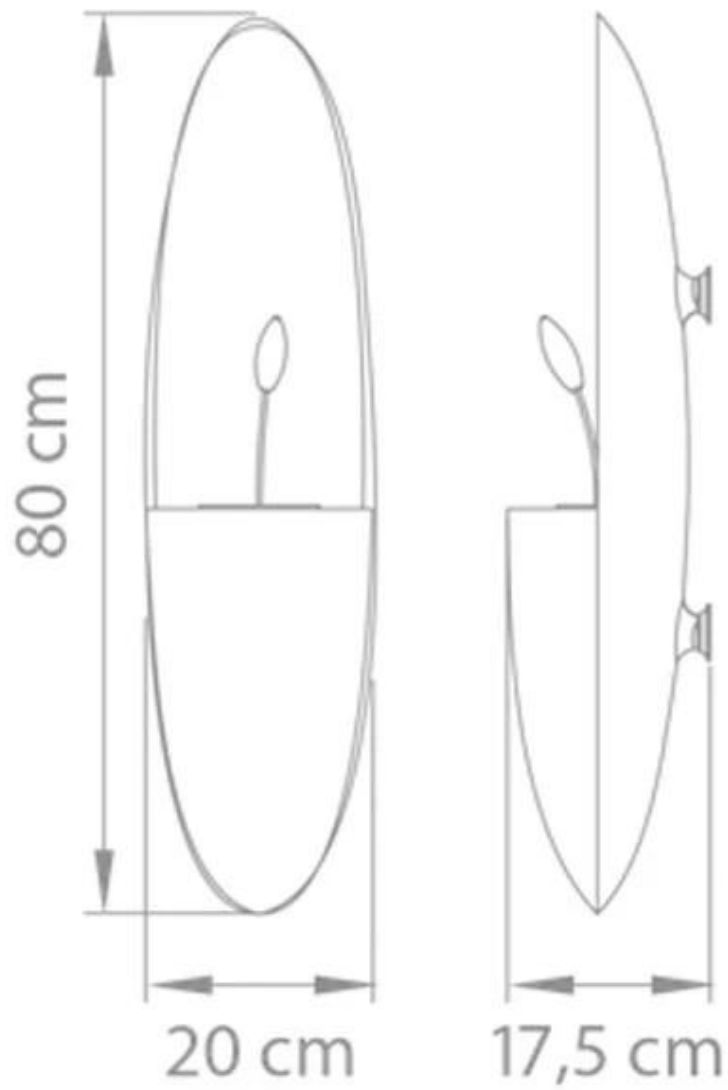

SAFRETTI PROMETHEUS PB - BLACK

BIO-60-226

Prometheus PB wall hanging bioethanol fireplace from Safretti.

TECHNICAL SPECIFICATIONS

Burner

Heat output (max)	2 kW
Capacity	1.7 Litres
Requires electricity	No
Burn time	10 hours

Type

Producttype	Wall-mounted Bioethanol Fireplace
Brand	Safretti

Appearance

Colour	Black
--------	-------

Size

Height	80 cm
Length/Width	20 cm
Depth	17,5 cm

Prometheus PG & PB
Weight: 12 kg