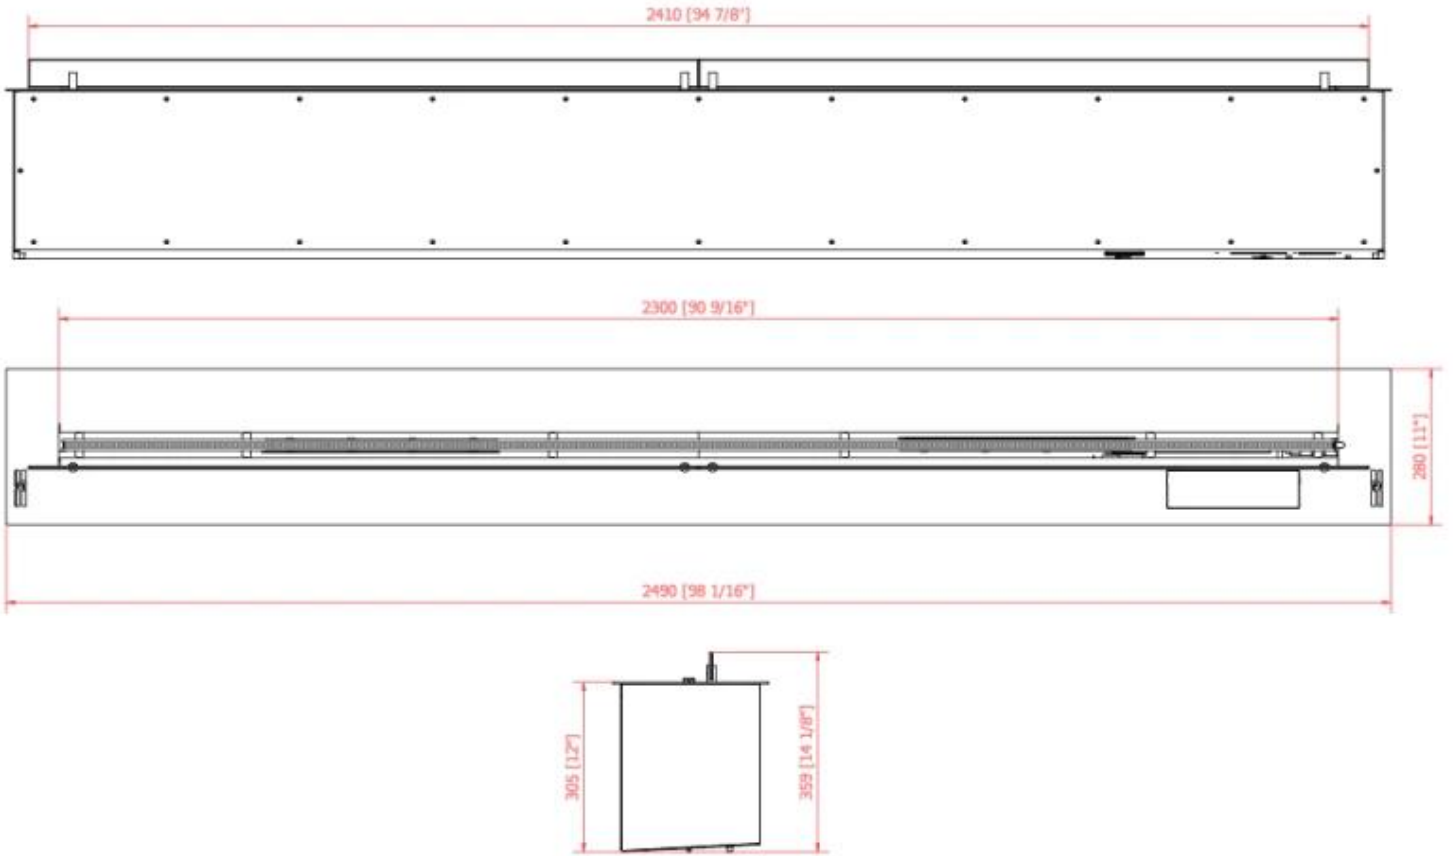

TECHNICAL SPECIFICATIONS

Burner

Heat output (max)	22,5 kW
Heat output (max)	18 kW
Heat output (max)	13 kW
Heat output (max)	9,4 kW
Heat output (max)	7 kW
Heat output (max)	4,4 kW
Flame length	180 cm
Flame length	130 cm
Flame length	100 cm
Flame length	80 cm
Flame length	60 cm
Flame length	230 cm
Minimum room size	225 m ³
Minimum room size	180 m ³
Minimum room size	130 m ³
Minimum room size	94 m ³
Minimum room size	70 m ³
Minimum room size	44 m ³
Capacity	45.9 Litres
Capacity	36.3 Litres
Capacity	26.8 Litres
Capacity	21 Litres
Capacity	17.2 Litres
Capacity	13.4 Litres
Burn time	19-36 hours
Requires electricity	Yes
Flue/chimney	Not Required
Adjustable flame	Yes
Remote control	Yes (included)
Control	App-control
Control	Remote Control
Control	Automatic
Flame levels	6
Recommended air change rate	1
Fuel	Bioethanol

Type

Producttype	Remote Controlled Bioethanol Burner
Brand	Planika Fires
Flame view	44,1
Use	Indoor
Warranty	2 years

Size

Length/Width	241 cm
Length/Width	186 cm
Length/Width	142 cm
Length/Width	110 cm
Length/Width	93 cm
Length/Width	71 cm
Height	30,5 cm
Depth	28 cm
Weight	43 kg
Weight	36 kg
Weight	29 kg
Weight	90 kg
Weight	72 kg
Weight	52 kg

Planika FLA3+ 1190

Planika FLA3+ 1490

Planika FLA3+ 990

Planika FLA3+ 1990

Planika FLA3+ 2490

Planika FLA3+ 790