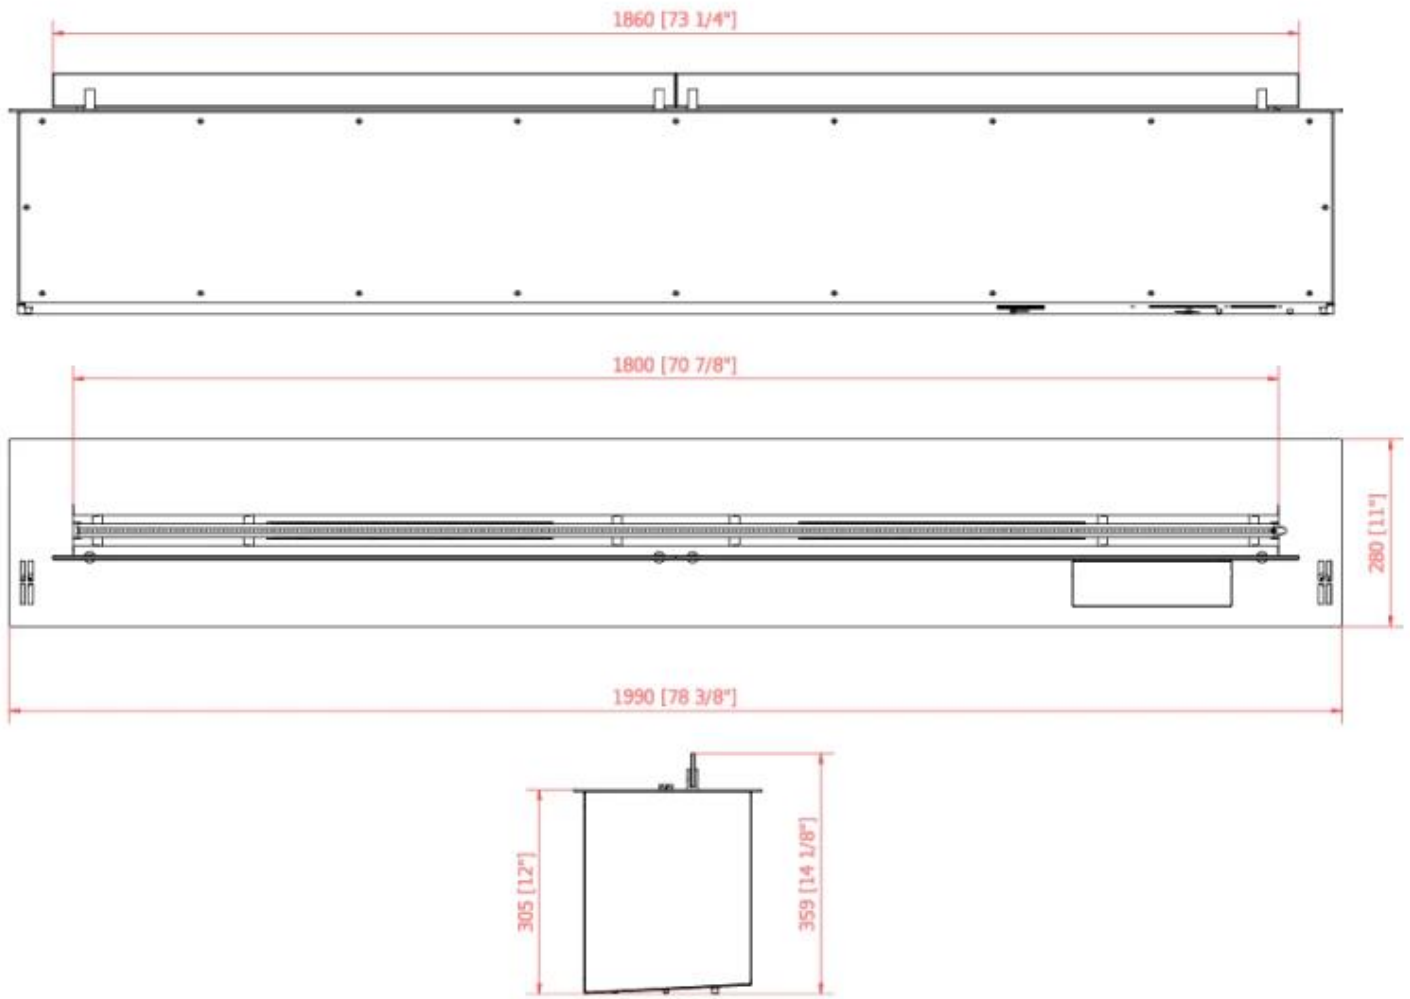

TECHNICAL SPECIFICATIONS

Burner

Heat output (max)	22,5 kW
Heat output (max)	18 kW
Heat output (max)	13 kW
Heat output (max)	9,4 kW
Heat output (max)	7 kW
Heat output (max)	4,4 kW
Flame length	180 cm
Flame length	130 cm
Flame length	100 cm
Flame length	80 cm
Flame length	60 cm
Flame length	230 cm
Minimum room size	225 m ³
Minimum room size	180 m ³
Minimum room size	130 m ³
Minimum room size	94 m ³
Minimum room size	70 m ³
Minimum room size	44 m ³
Capacity	45.9 Litres
Capacity	36.3 Litres
Capacity	26.8 Litres
Capacity	21 Litres
Capacity	17.2 Litres
Capacity	13.4 Litres
Burn time	19-36 hours
Requires electricity	Yes
Flue/chimney	Not Required
Adjustable flame	Yes
Remote control	Yes (included)
Control	App-control
Control	Remote Control
Control	Automatic
Flame levels	6
Recommended air change rate	1
Fuel	Bioethanol

Type

Producttype	Remote Controlled Bioethanol Burner
Brand	Planika Fires
Flame view	44,1
Use	Indoor
Warranty	2 years

Size

Length/Width	241 cm
Length/Width	186 cm
Length/Width	142 cm
Length/Width	110 cm
Length/Width	93 cm
Length/Width	71 cm
Height	30,5 cm
Depth	28 cm
Weight	43 kg
Weight	36 kg
Weight	29 kg
Weight	90 kg
Weight	72 kg
Weight	52 kg

Planika FLA3+ 1190

Planika FLA3+ 1490

Planika FLA3+ 990

Planika FLA3+ 1990

Planika FLA3+ 2490

Planika FLA3+ 790