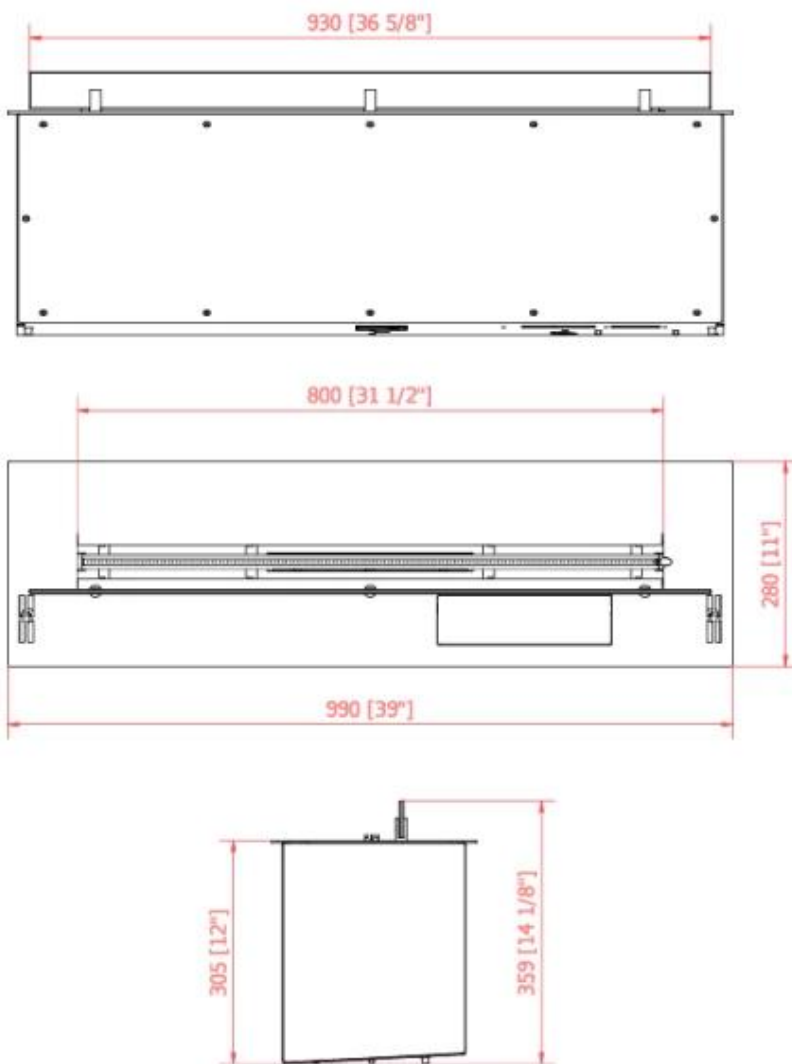

Planika FLA3+ 990