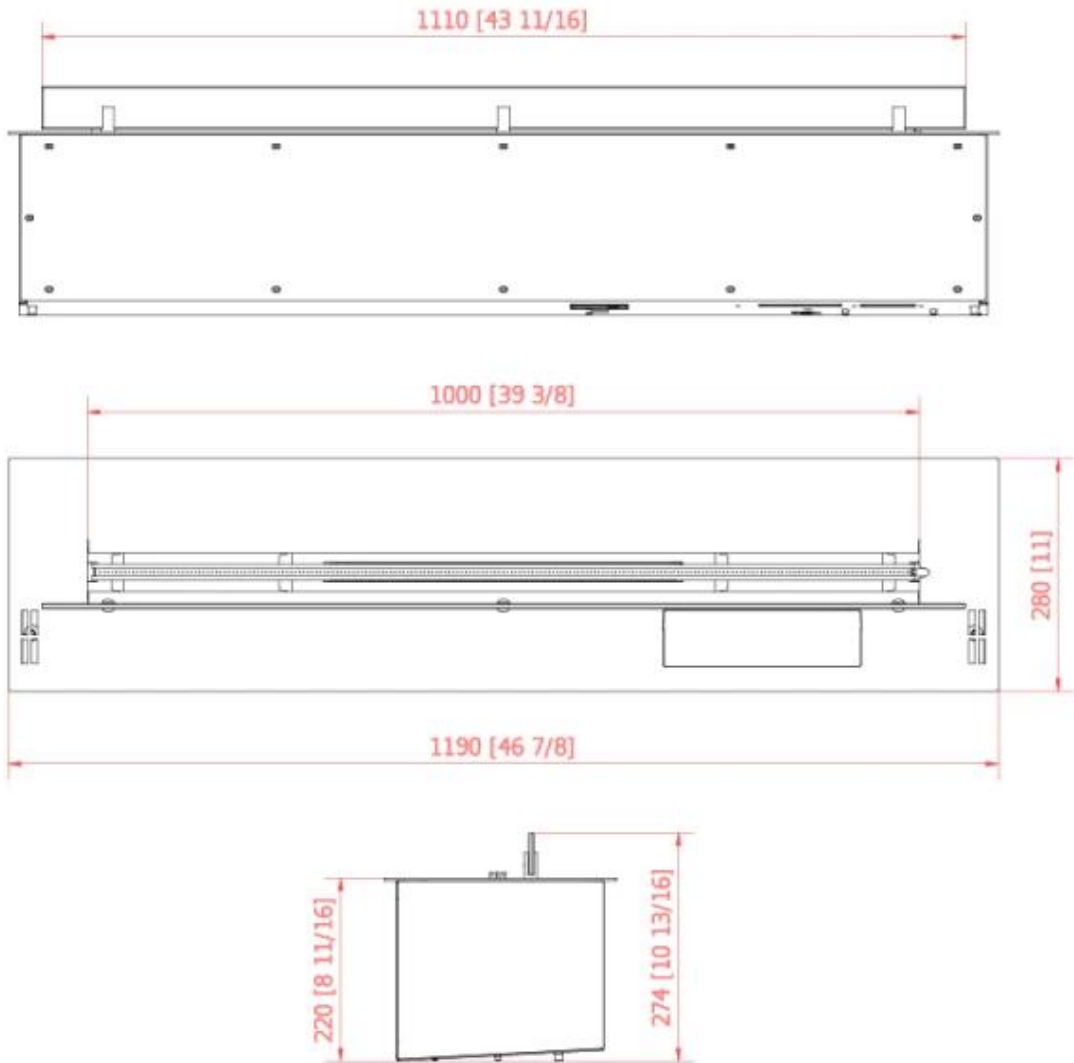

TECHNICAL SPECIFICATIONS

Burner

Burn time	12 hours
Burn time	11 hours
Burn time	10 hours
Burn time	9 hours
Burn time	6 hours
Remote control	Yes (included)
Capacity	8.6 Litres
Capacity	6.8 Litres
Capacity	5.5 Litres
Capacity	4.3 Litres
Capacity	3.1 Litres
Capacity	14.8 Litres
Capacity	11.7 Litres
Flame levels	6
Recommended air change rate	1
Flame length	230 cm
Flame length	180 cm
Flame length	130 cm
Flame length	100 cm
Flame length	80 cm
Flame length	60 cm
Adjustable flame	Yes
Control	Automatic
Control	App-control
Control	Remote Control
Heat output (max)	22,5 kW
Heat output (max)	18 kW
Heat output (max)	13 kW
Heat output (max)	9,4 kW
Heat output (max)	7 kW
Heat output (max)	3,1 kW
Heat output (max)	4,4 kW
Minimum room size	225 m ³
Minimum room size	180 m ³
Minimum room size	31 m ³
Minimum room size	130 m ³

Size

Length/Width	79 cm
Length/Width	249 cm
Length/Width	59 cm
Length/Width	199 cm
Length/Width	149 cm
Length/Width	119 cm
Length/Width	99 cm
Height	22 cm
Depth	28 cm
Weight	59 kg
Weight	50 kg
Weight	40 kg
Weight	33 kg
Weight	27,5 kg
Weight	24 kg

Planika FLA3 790

Planika FLA3 1490

Planika FLA3 1190

Planika FLA3 - 2490

Planika FLA3 - 1990

Planika FLA3 - 990