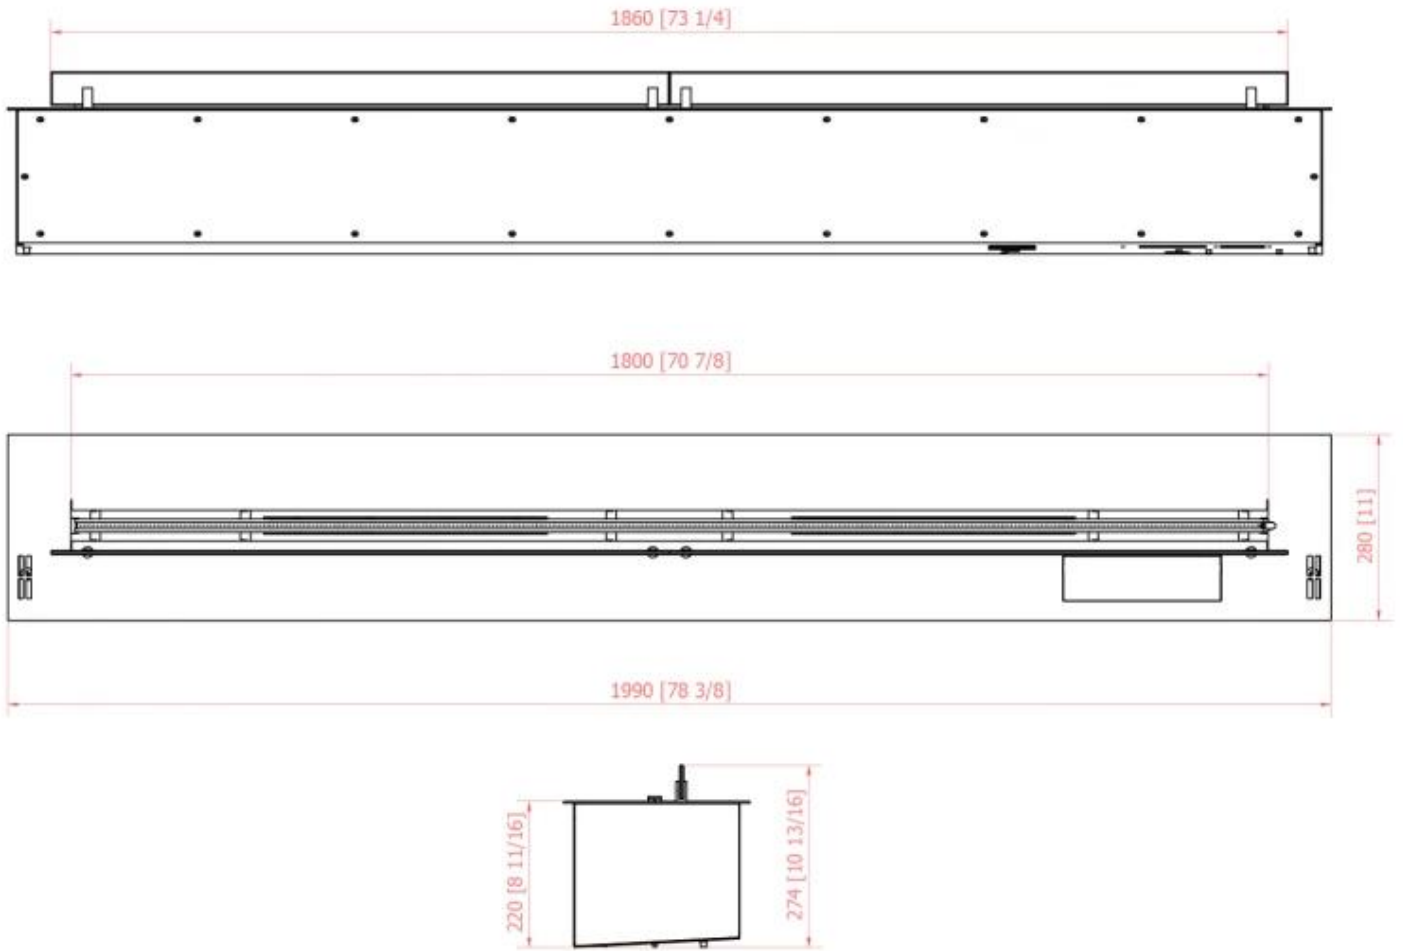

TECHNICAL SPECIFICATIONS

Burner

Burn time	12 hours
Burn time	11 hours
Burn time	10 hours
Burn time	9 hours
Burn time	6 hours
Remote control	Yes (included)
Capacity	8.6 Litres
Capacity	6.8 Litres
Capacity	5.5 Litres
Capacity	4.3 Litres
Capacity	3.1 Litres
Capacity	14.8 Litres
Capacity	11.7 Litres
Flame levels	6
Recommended air change rate	1
Flame length	230 cm
Flame length	180 cm
Flame length	130 cm
Flame length	100 cm
Flame length	80 cm
Flame length	60 cm
Adjustable flame	Yes
Control	Automatic
Control	App-control
Control	Remote Control
Heat output (max)	22,5 kW
Heat output (max)	18 kW
Heat output (max)	13 kW
Heat output (max)	9,4 kW
Heat output (max)	7 kW
Heat output (max)	3,1 kW
Heat output (max)	4,4 kW
Minimum room size	225 m ³
Minimum room size	180 m ³
Minimum room size	31 m ³
Minimum room size	130 m ³

Size

Length/Width	79 cm
Length/Width	249 cm
Length/Width	59 cm
Length/Width	199 cm
Length/Width	149 cm
Length/Width	119 cm
Length/Width	99 cm
Height	22 cm
Depth	28 cm
Weight	59 kg
Weight	50 kg
Weight	40 kg
Weight	33 kg
Weight	27,5 kg
Weight	24 kg

Planika FLA3 790

Planika FLA3 1490

Planika FLA3 1190

Planika FLA3 - 2490

Planika FLA3 - 1990

Planika FLA3 - 990