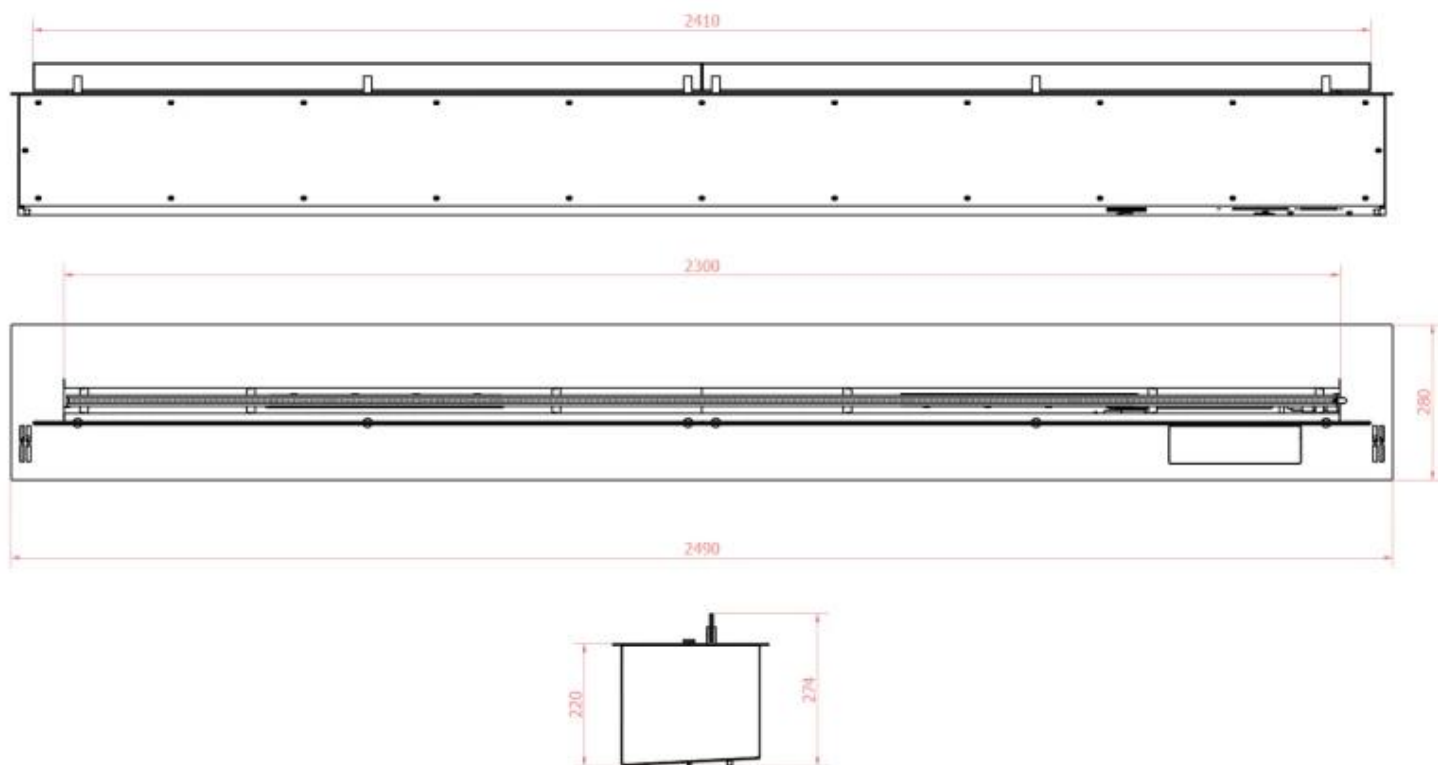

TECHNICAL SPECIFICATIONS

Burner

Burn time	12 hours
Burn time	11 hours
Burn time	10 hours
Burn time	9 hours
Burn time	6 hours
Remote control	Yes (included)
Capacity	8.6 Litres
Capacity	6.8 Litres
Capacity	5.5 Litres
Capacity	4.3 Litres
Capacity	3.1 Litres
Capacity	14.8 Litres
Capacity	11.7 Litres
Flame levels	6
Recommended air change rate	1
Flame length	230 cm
Flame length	180 cm
Flame length	130 cm
Flame length	100 cm
Flame length	80 cm
Flame length	60 cm
Adjustable flame	Yes
Control	Automatic
Control	App-control
Control	Remote Control
Heat output (max)	22,5 kW
Heat output (max)	18 kW
Heat output (max)	13 kW
Heat output (max)	9,4 kW
Heat output (max)	7 kW
Heat output (max)	3,1 kW
Heat output (max)	4,4 kW
Minimum room size	225 m ³
Minimum room size	180 m ³
Minimum room size	31 m ³
Minimum room size	130 m ³

Size

Length/Width	79 cm
Length/Width	249 cm
Length/Width	59 cm
Length/Width	199 cm
Length/Width	149 cm
Length/Width	119 cm
Length/Width	99 cm
Height	22 cm
Depth	28 cm
Weight	59 kg
Weight	50 kg
Weight	40 kg
Weight	33 kg
Weight	27,5 kg
Weight	24 kg

Planika FLA3 790

Planika FLA3 1490

Planika FLA3 1190

Planika FLA3 - 2490

Planika FLA3 - 1990

Planika FLA3 - 990