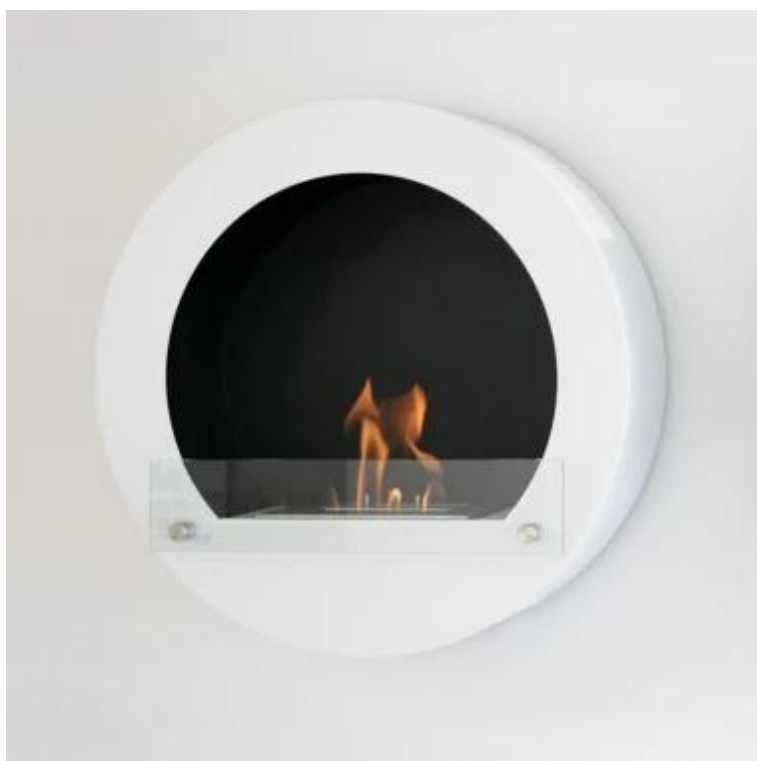

## WHITE ROUND WALL MOUNTED BIOETHANOL FIREPLACE

BIO-10-003WH

ScandiFlames Round Wall-Mounted Bio Fireplace in white, 60 cm diameter, with 1.5-liter burner. Provides up to 6 hours of burn time and a heat output of 1.92 kW. The burner requires no electricity and features ceramic wool for enhanced safety. A stylish and efficient solution, perfect for modern homes.

#### Key Specifications

|              |                                   |
|--------------|-----------------------------------|
| Product type | Wall-mounted Bioethanol Fireplace |
| Brand        | ScandiFlames                      |
| Included     | Extinguishing Tool                |
| Included     | Bioethanol Burner                 |
| Included     | User guide                        |
| Included     | Bracket                           |
| Included     | Screws                            |
| Included     | Glass                             |
| Use          | Indoor                            |
| Warranty     | 2 years                           |

#### Dimensions & Weight

|          |         |
|----------|---------|
| Depth    | 17 cm   |
| Diameter | 60 cm   |
| Weight   | 12,5 kg |

#### Material and Appearance

|                            |       |
|----------------------------|-------|
| Material                   | Steel |
| Colour                     | White |
| Finish                     | Matte |
| Interior (colour/material) | Black |
| Flame view                 | Front |