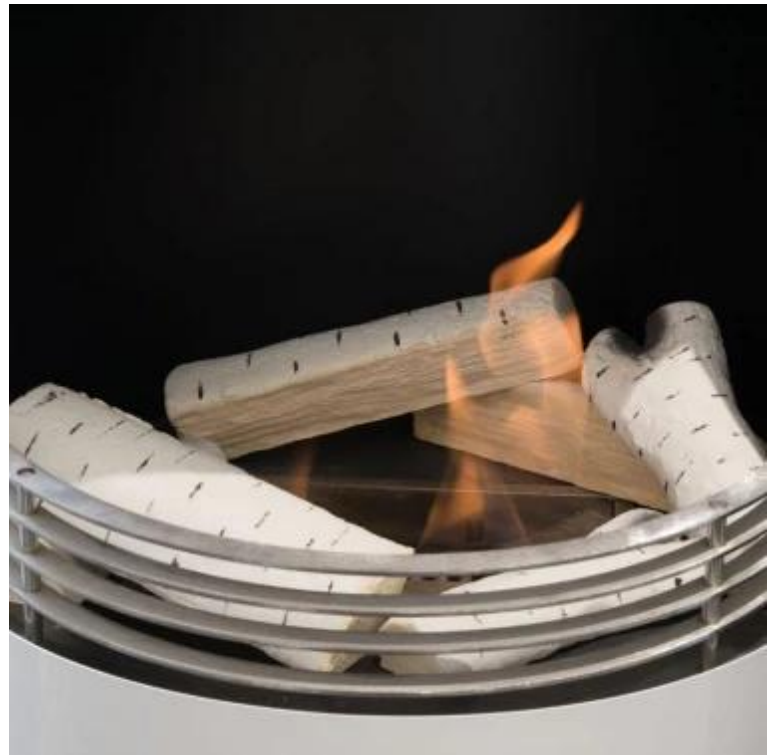

CERAMICS BIRCHWOOD 6 PCS.

BIO313

6 pcs.of ceramic birchwood for decorating your bio fireplace.

TECHNICAL SPECIFICATIONS

Size

Quantity	6
Weight	1 kg

Appearance

Materials	Cerâmica
Colour	White
Decoration	White Logset

Key specifications

Suitable for	Bioethanol Fireplaces
Producttype	Decoration for Bioethanol Fireplaces
Brand	ScandiFlames
Use	Indoor
Warranty	2 years

22 cm

18 cm