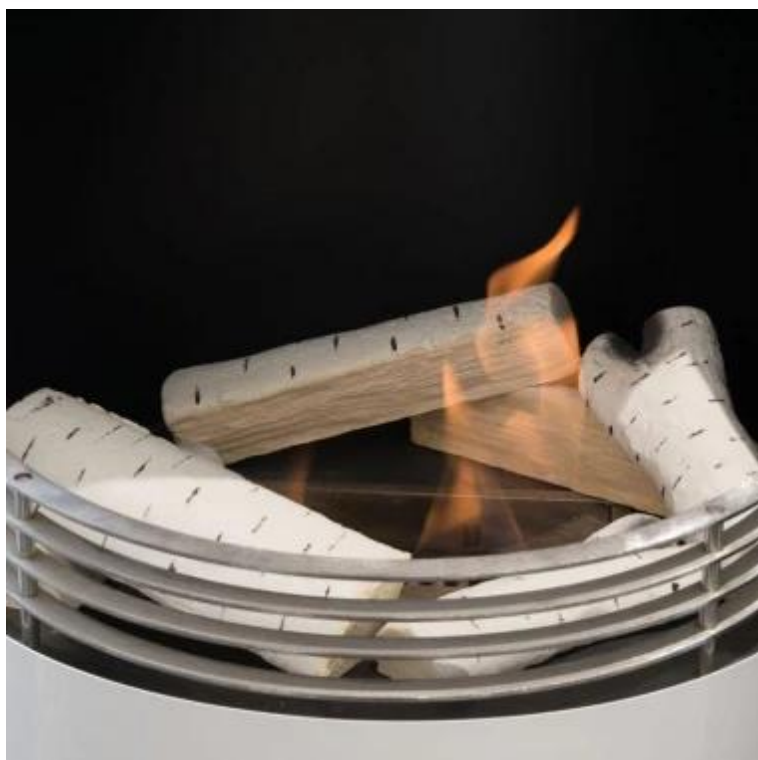

CERAMICS BIRCHWOOD 6 PCS.

BIO313

6 pcs.of ceramic birchwood for decorating your bio fireplace.

TECHNICAL SPECIFICATIONS

Key Specifications

Product type	Decoration for Bioethanol Fireplaces
Brand	ScandiFlames
Use	Indoor
Warranty	2 years

Size & Weight

Quantity	6
Weight	1 kg

Material and appearance

Material	Cerâmica
Colour	White
Decoration	White Logset

Installation details

Compatible with	Bioethanol Fireplaces
-----------------	-----------------------

22 cm

18 cm