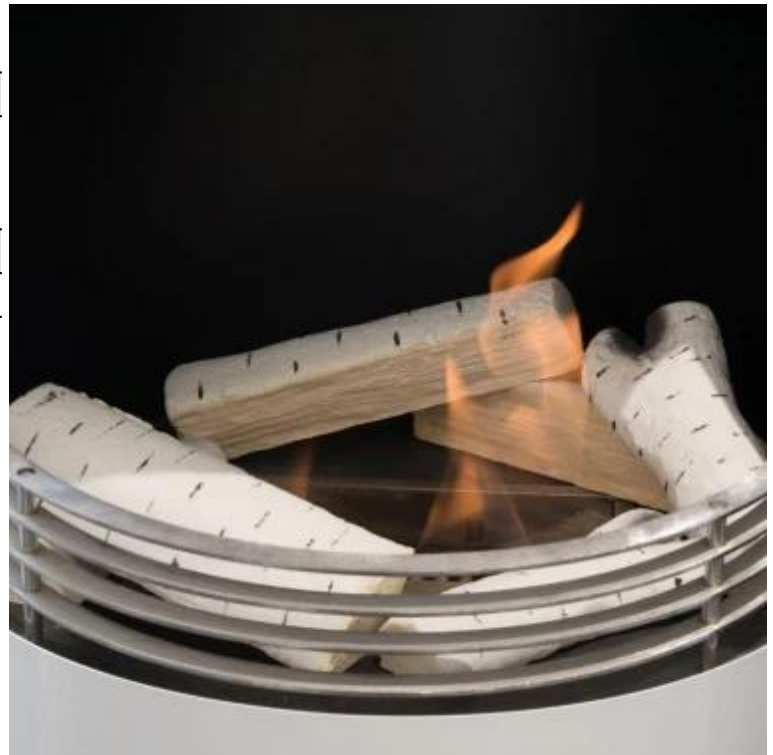

CERAMICS BIRCHWOOD 6 PCS.

BIO313

6 pcs.of ceramic birchwood for decorating your bio fireplace.

TECHNICAL SPECIFICATIONS

Appearance

Colour	White
Decoration	White Logset
Materials	Ceramic

Size

Quantity	6
----------	---

Size

Weight	1 kg
--------	------

Type

Brand	ScandiFlames
Producttype	Decoration for Bioethanol Fireplaces

Type

Suitable for	Bioethanol Fireplaces
--------------	-----------------------

Type

Use	Indoor
Warranty	2 years

22 cm

18 cm